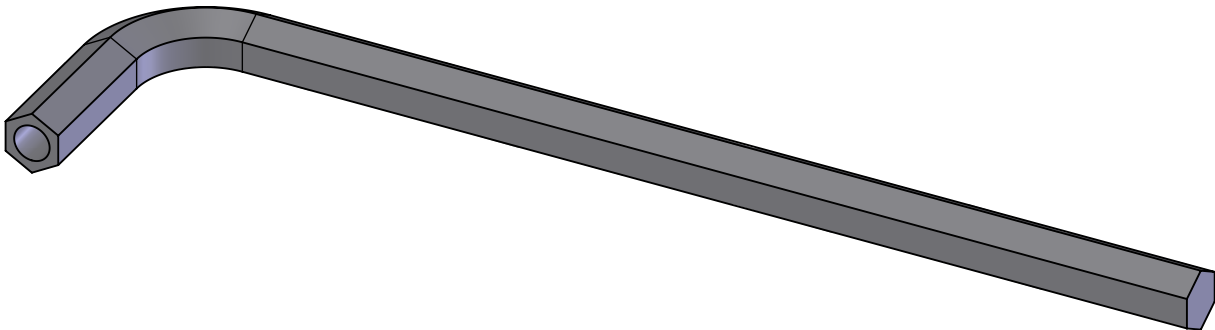

Maintenance "Euro" Handle Wrench

1451 Sales

1451 Security Wrench

- For use with 1250 & 1251 Maintenance "Euro" Handles
- Black oxide finish