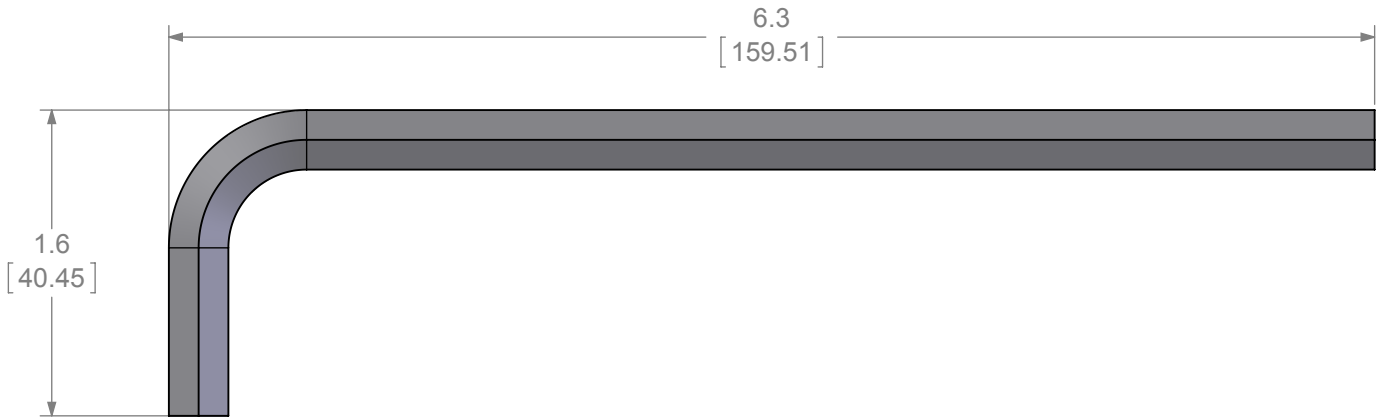

Maintenance "Euro" Handle Wrench

1451 Sales

1451 Security Wrench

- For use with 1250 & 1251 Maintenance "Euro" Handles
- Black oxide finish