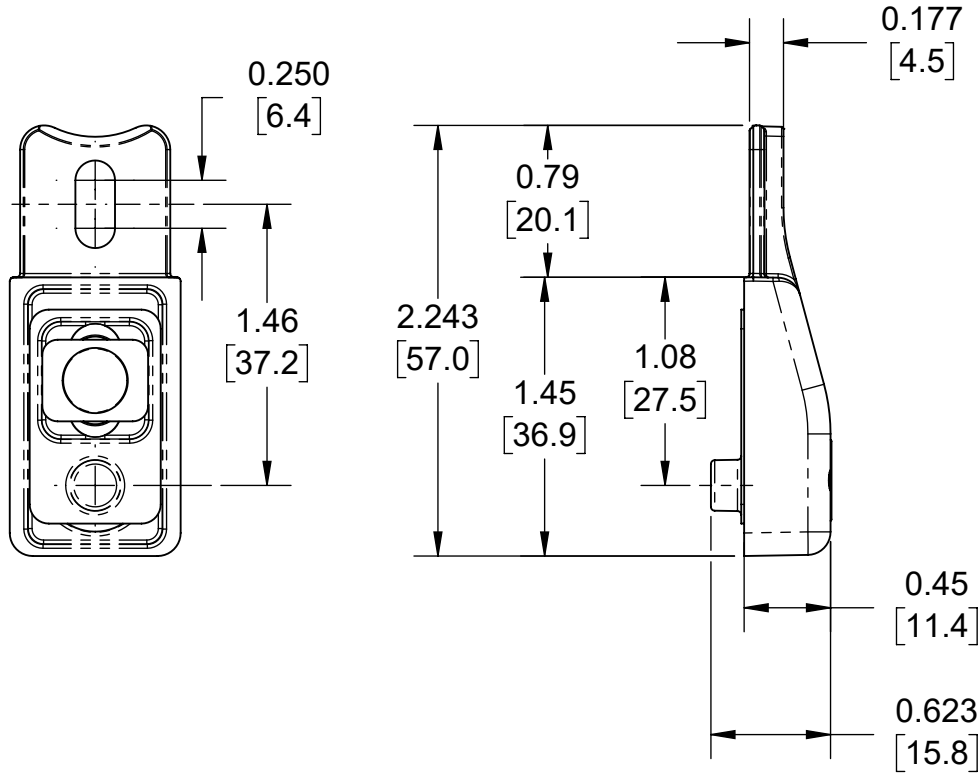

Hinge Adjuster (38mm)

1211-XX

1211 Sht. 1 of 1 10/5/2021

1211-01

1211-00