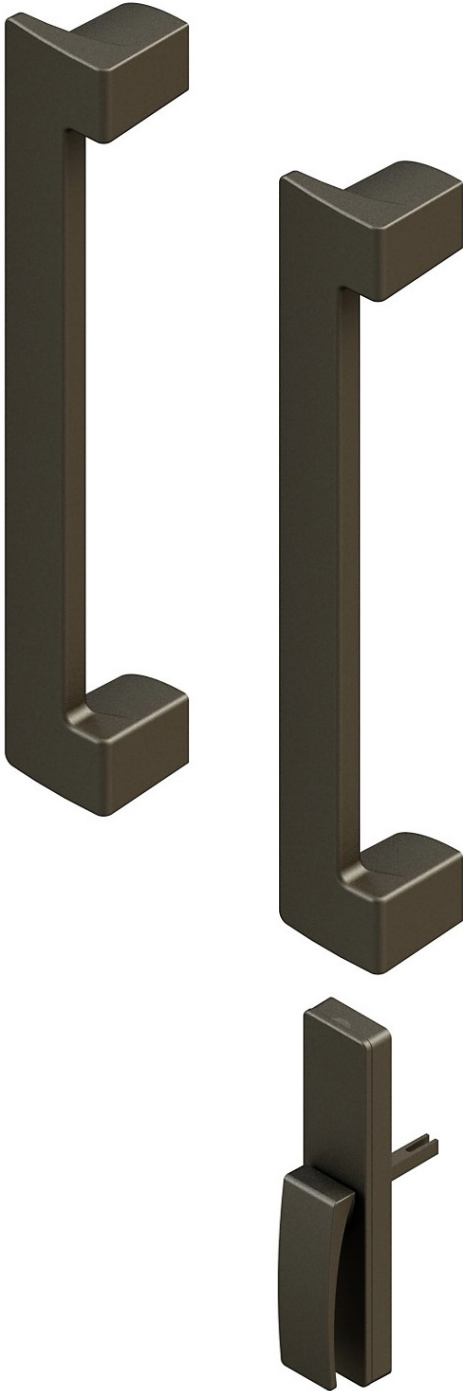

CREST™ 300

3081/3082 & 0205

ASSA ABLOY

assaabloy.com

Experience a safer
and more open world

Product	Part Number	Box Quantity
Interior & Exterior Handle	PS01-0208-XXX	6
Turn Lever 34 mm spindle	PS01-0205-XXX	50
Turn Lever 42 mm spindle	PS01-0203-XXX	50

*XXX Denotes Finish Code

- Door thickness range:
1.4"-2.5" [35.6-63.5 mm]
- Turn Lever is ordered separately from
Interior & Exterior Handle kit
- Turn Lever 42 mm spindle is available
for door thickness > 1.75" [44.5 mm]

Code	Finish
-000	White
-00B	Black
-115	Light Bronze
-117	Silver
-402	Brushed Chrome
-410	Brushed Nickel

Additional Finishes
Available Upon Request

www.interlockna.com
877.852.8808

INTERLOCK™
ASSA ABLOY

CREST™ 300