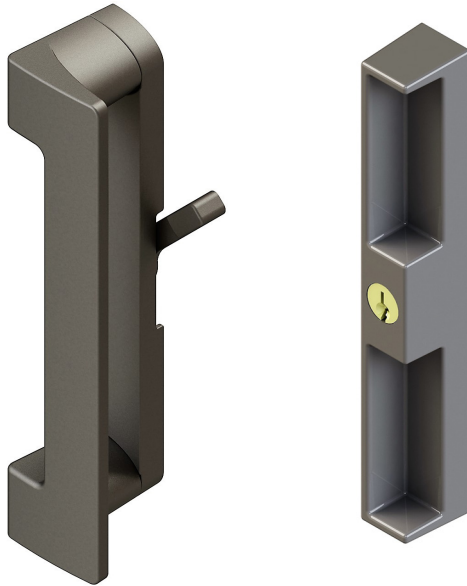

CREST™ 200

0210/0228

ASSA ABLOY

assaabloy.com

Experience a safer
and more open world

Product	Part Number	Box Quantity
Interior Handle with Exterior Pull	PS01-0361-XXX	10
Interior Handle only	PS01-0221-XXX	10
Schlage Cylinder with 2 Keys, Chrome, Keyed Different	180259	150
Schlage Cylinder with 2 Key, Chrome, Keyed Alike (lots of 25)	180260	150

Cylinders Sold Separately

*XXX Denotes Finish Code

- Door thickness range: 1.4"-2.0" [35.6-50.1 mm]
- Use accessory kit PS01-0415-XXX (ordered separately) for door thickness range 2.2"-2.6" [55.9-66.0 mm].

Code	Finish
-000	White
-00B	Black
-115	Light Bronze
-117	Silver

Additional Finishes Available Upon Request

* Crop cylinder tail piece to length(L):
L = door thickness - 21.3mm [0.84"]

www.interlockna.com
877.852.8808