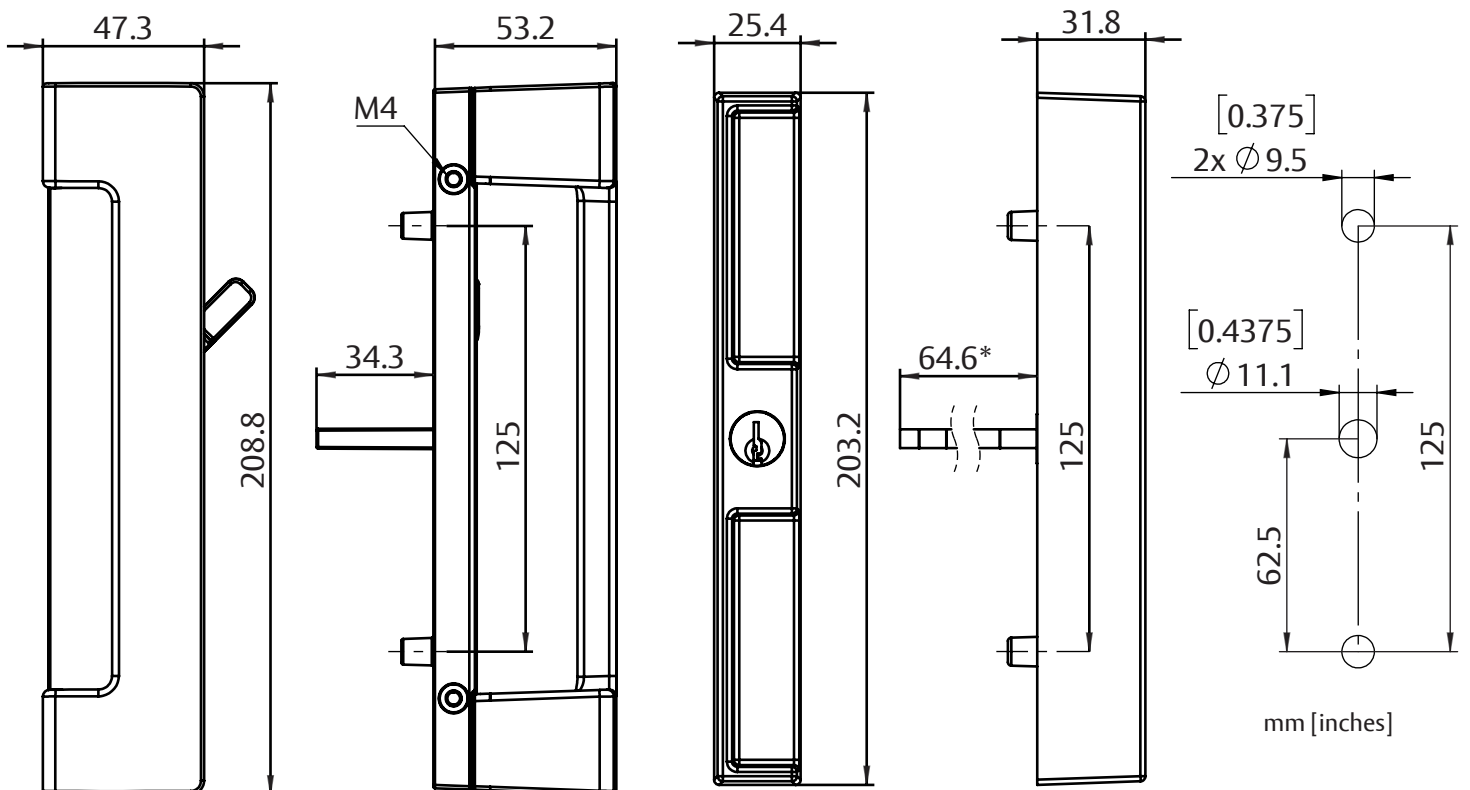

CREST™ 200

0210/0228

ASSA ABLOY

assaabloy.com

Experience a safer
and more open world

Product	Part Number	Box Quantity
Interior Handle with Exterior Pull	PS01-0361-XXX	10
Interior Handle only	PS01-0221-XXX	10
Schlage Cylinder with 2 Keys, Chrome, Keyed Different	180259	150
Schlage Cylinder with 2 Key, Chrome, Keyed Alike (lots of 25)	180260	150

Cylinders Sold Separately

*XXX Denotes Finish Code

- Door thickness range: 1.4"-2.0" [35.6-50.1 mm]
- Use accessory kit PS01-0415-XXX (ordered separately) for door thickness range 2.2"-2.6" [55.9-66.0 mm].

Code	Finish
-000	White
-00B	Black
-115	Light Bronze
-117	Silver

Additional Finishes Available Upon Request

* Crop cylinder tail piece to length(L):
L = door thickness - 21.3mm [0.84"]

www.interlockna.com
877.852.8808