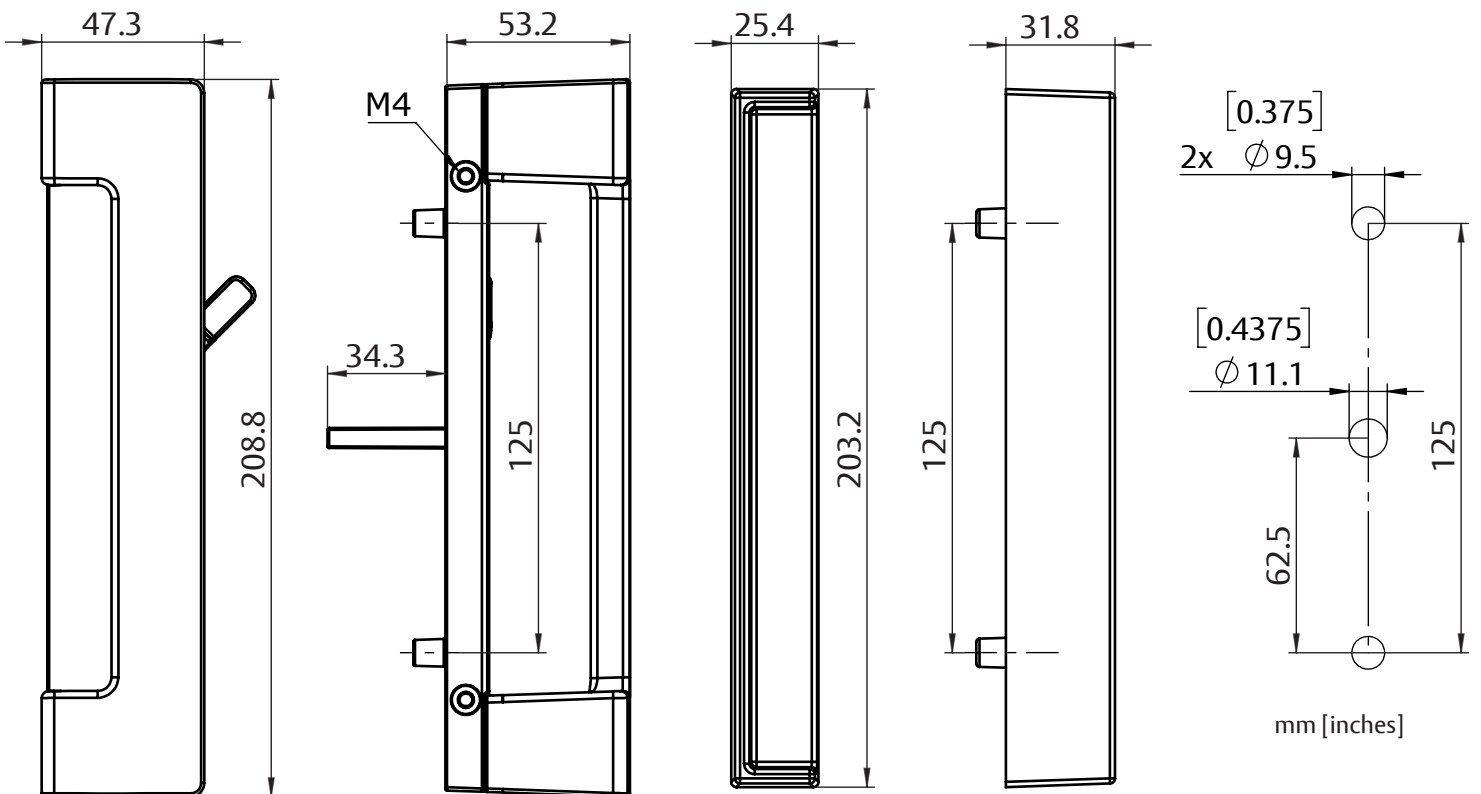

www.interlockna.com
877.852.8808

INTERLOCK™
ASSA ABLOY