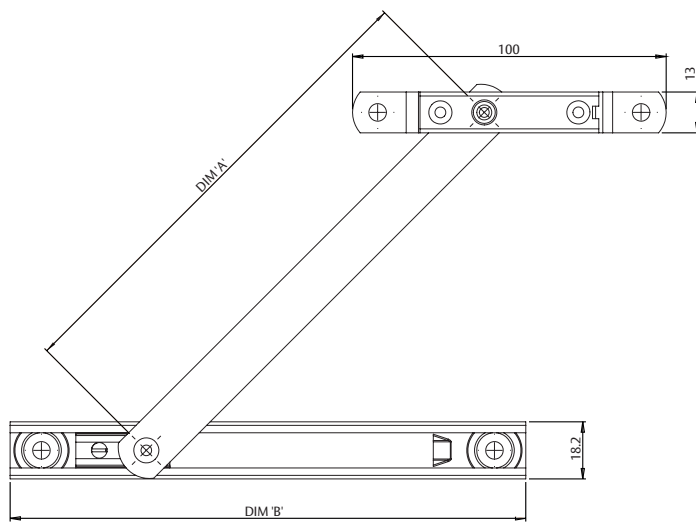

SADRS: Sterling Advanced Detachable Restrictor Slim Limit Device

ASSA ABLOY

assaabloy.com

Experience a safer and more open world

Part #	Description	DIM 'A' (in/mm)	DIM 'B' (in/mm)	Box Qty
SADRS4	4" Advanced Detachable Restrictor Assembly with Slim Line Bracket	4/101.6	5.4/137.25	50
SADRS6	6" Advanced Detachable Restrictor Assembly with Slim Line Bracket	6/152.4	6.47/164.45	50
SADRS8	8" Advanced Detachable Restrictor Assembly with Slim Line Bracket	8/203.2	7.72/196	50
SADRS10	10" Advanced Detachable Restrictor Assembly with Slim Line Bracket	10/254	8.51/216.25	50
R7347	Release Key			10

- Can be used on top-hung and side-hung vents
- Suitable for 16mm-18mm hardware cavity
- Non-handed
- Easy to fit with no routing required
- 304 stainless steel for enhanced corrosion resistance
- Suitable for use on aluminum, PVC and wood
- Approved by the New York City Department of Health (NYCDoH) for compliance with its window safety program: no. HDLD #04-02-2010

mm