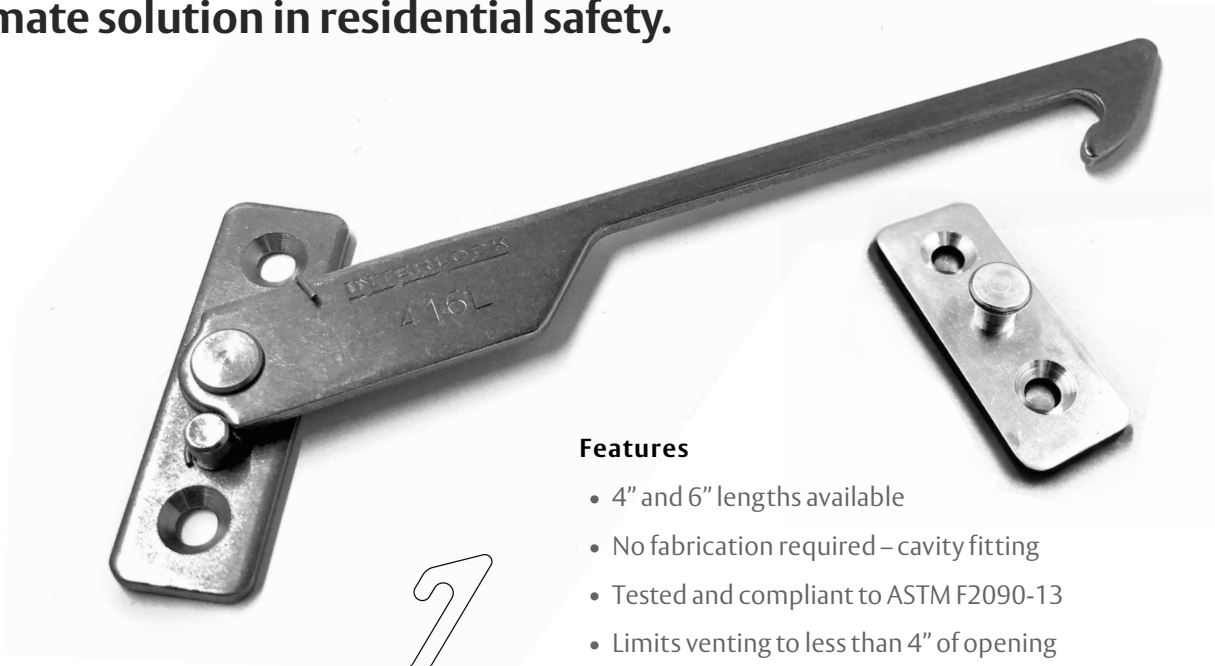

Casement Window Opening Control Device

ASSA ABLOY

The global leader in door opening solutions

The ASSA ABLOY Window Opening Control Device (WOCD) is the ultimate solution in residential safety.

Features

- 4" and 6" lengths available
- No fabrication required – cavity fitting
- Tested and compliant to ASTM F2090-13
- Limits venting to less than 4" of opening
- Available in 13mm, 16mm and 17mm cavity heights
- Austenitic 304 stainless steel for enhanced corrosion resistance

Specifications

Part Codes	Description	Cavity Size	Pin Height	Boxed Qty.
CP01-0021	4" Restrictor Left			25
CP01-0022	4" Restrictor Right			25
CP01-0023	6" Restrictor Left			25
CP01-0024	6" Restrictor Right			25
CP01-0010	Restrictor Pin Strike	11-13mm	9.3mm	100
SC4	Restrictor Pin Strike	13-15mm	11.5mm	25
SC2	Restrictor Pin Strike	16-18mm	13.5mm	25