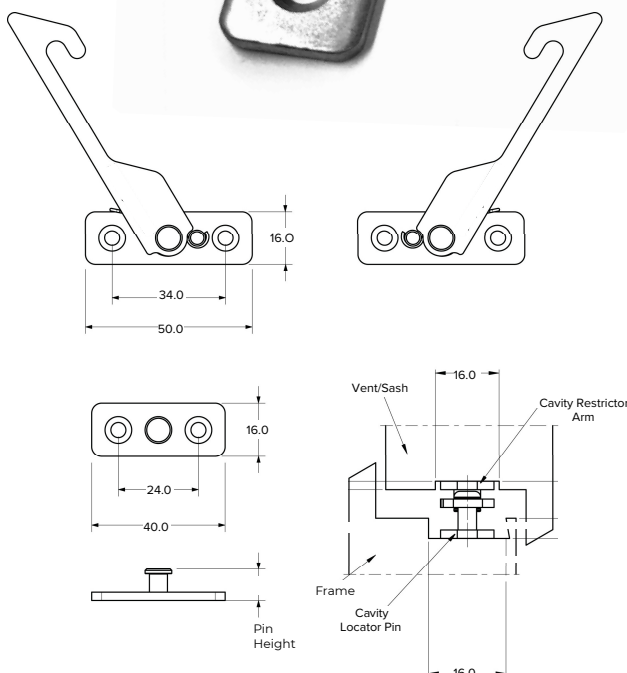

Casement Window Opening Control Device

ASSA ABLOY

The global leader in door opening solutions

The ASSA ABLOY Window Opening Control Device (WOCD) is the ultimate solution in residential safety.

Features

- 4" and 6" lengths available
- No fabrication required – cavity fitting
- Tested and compliant to ASTM F2090-13
- Limits venting to less than 4" of opening
- Available in 13mm, 16mm and 17mm cavity heights
- Austenitic 304 stainless steel for enhanced corrosion resistance

Specifications

Part Codes	Description	Cavity Size	Pin Height	Boxed Qty.
CP01-0021	4" Restrictor Left			25
CP01-0022	4" Restrictor Right			25
CP01-0023	6" Restrictor Left			25
CP01-0024	6" Restrictor Right			25
CP01-0010	Restrictor Pin Strike	11-13mm	9.3mm	100
SC4	Restrictor Pin Strike	13-15mm	11.5mm	25
SC2	Restrictor Pin Strike	16-18mm	13.5mm	25