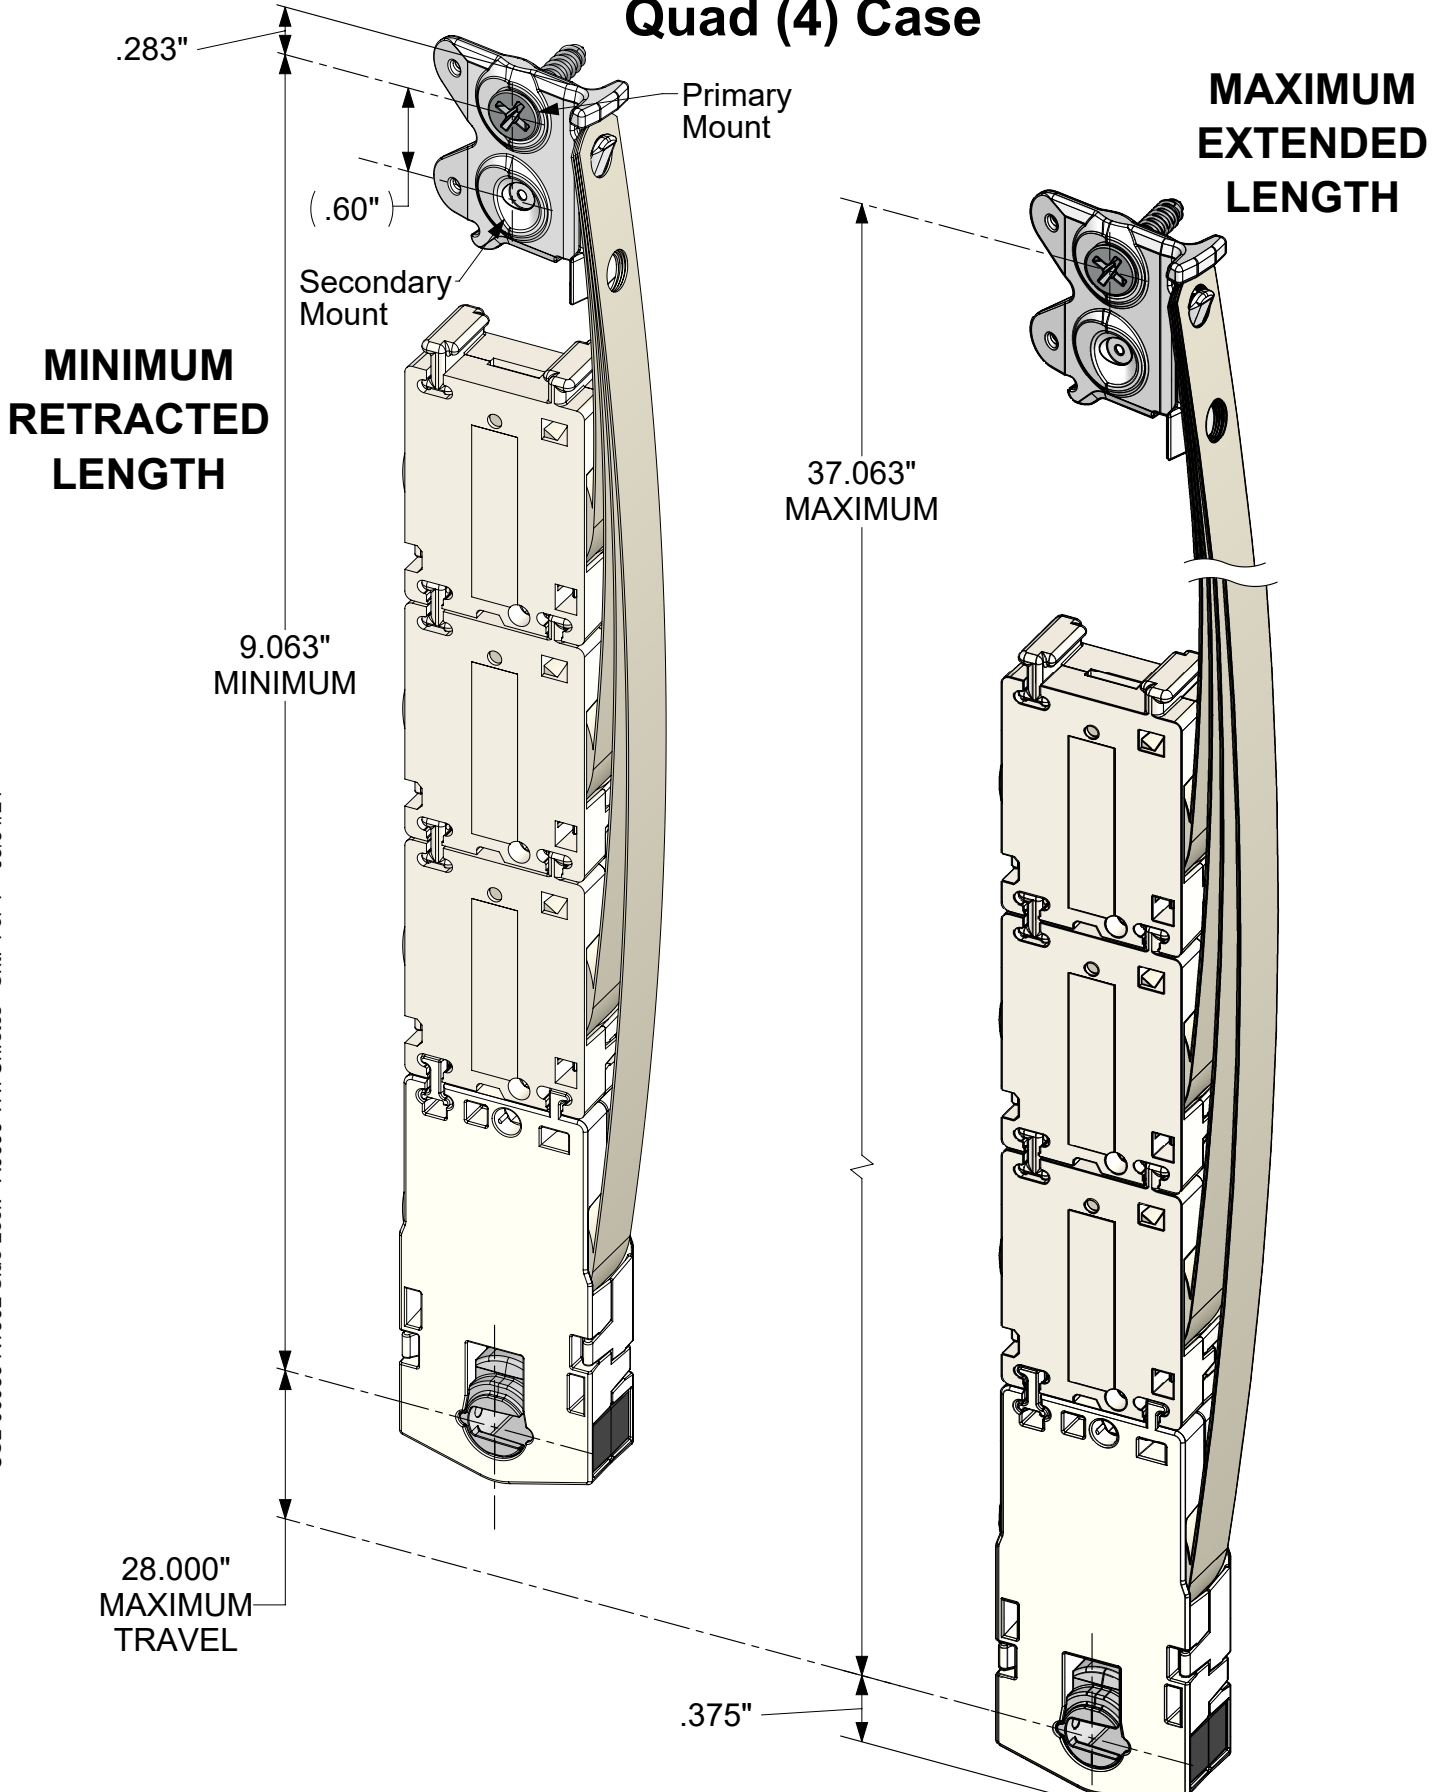

ROLLER TILT[®] SIDE LOCK 562 - Travel Characteristics (24A0099) Mounting Bracket

Single Case

CSL-00089 RT562 Side Lock - A0099 Trvl Chrctcs Sht. 1 of 4 03/31/21

ROLLER TILT[®] SIDE LOCK 562 - Travel Characteristics (24A0099) Mounting Bracket

Double (2) Case

CSL-00089 RT562 Side Lock - A0099 Trvl Chrctcs Sht. 2 of 4 03/31/21

ROLLER TILT[®] SIDE LOCK 562 - Travel Characteristics (24A0099) Mounting Bracket

Triple (3) Case

CSL-00089 RT562 Side Lock - A0099 Trvl Chrctcs Sht. 3 of 4 03/31/21

ROLLER TILT[®] SIDE LOCK 562 - Travel Characteristics (24A0099) Mounting Bracket

Quad (4) Case

CSL-00089 RT562 Side Lock - A0099 Trvl Chrctcs Sht. 4 of 4 03/31/21