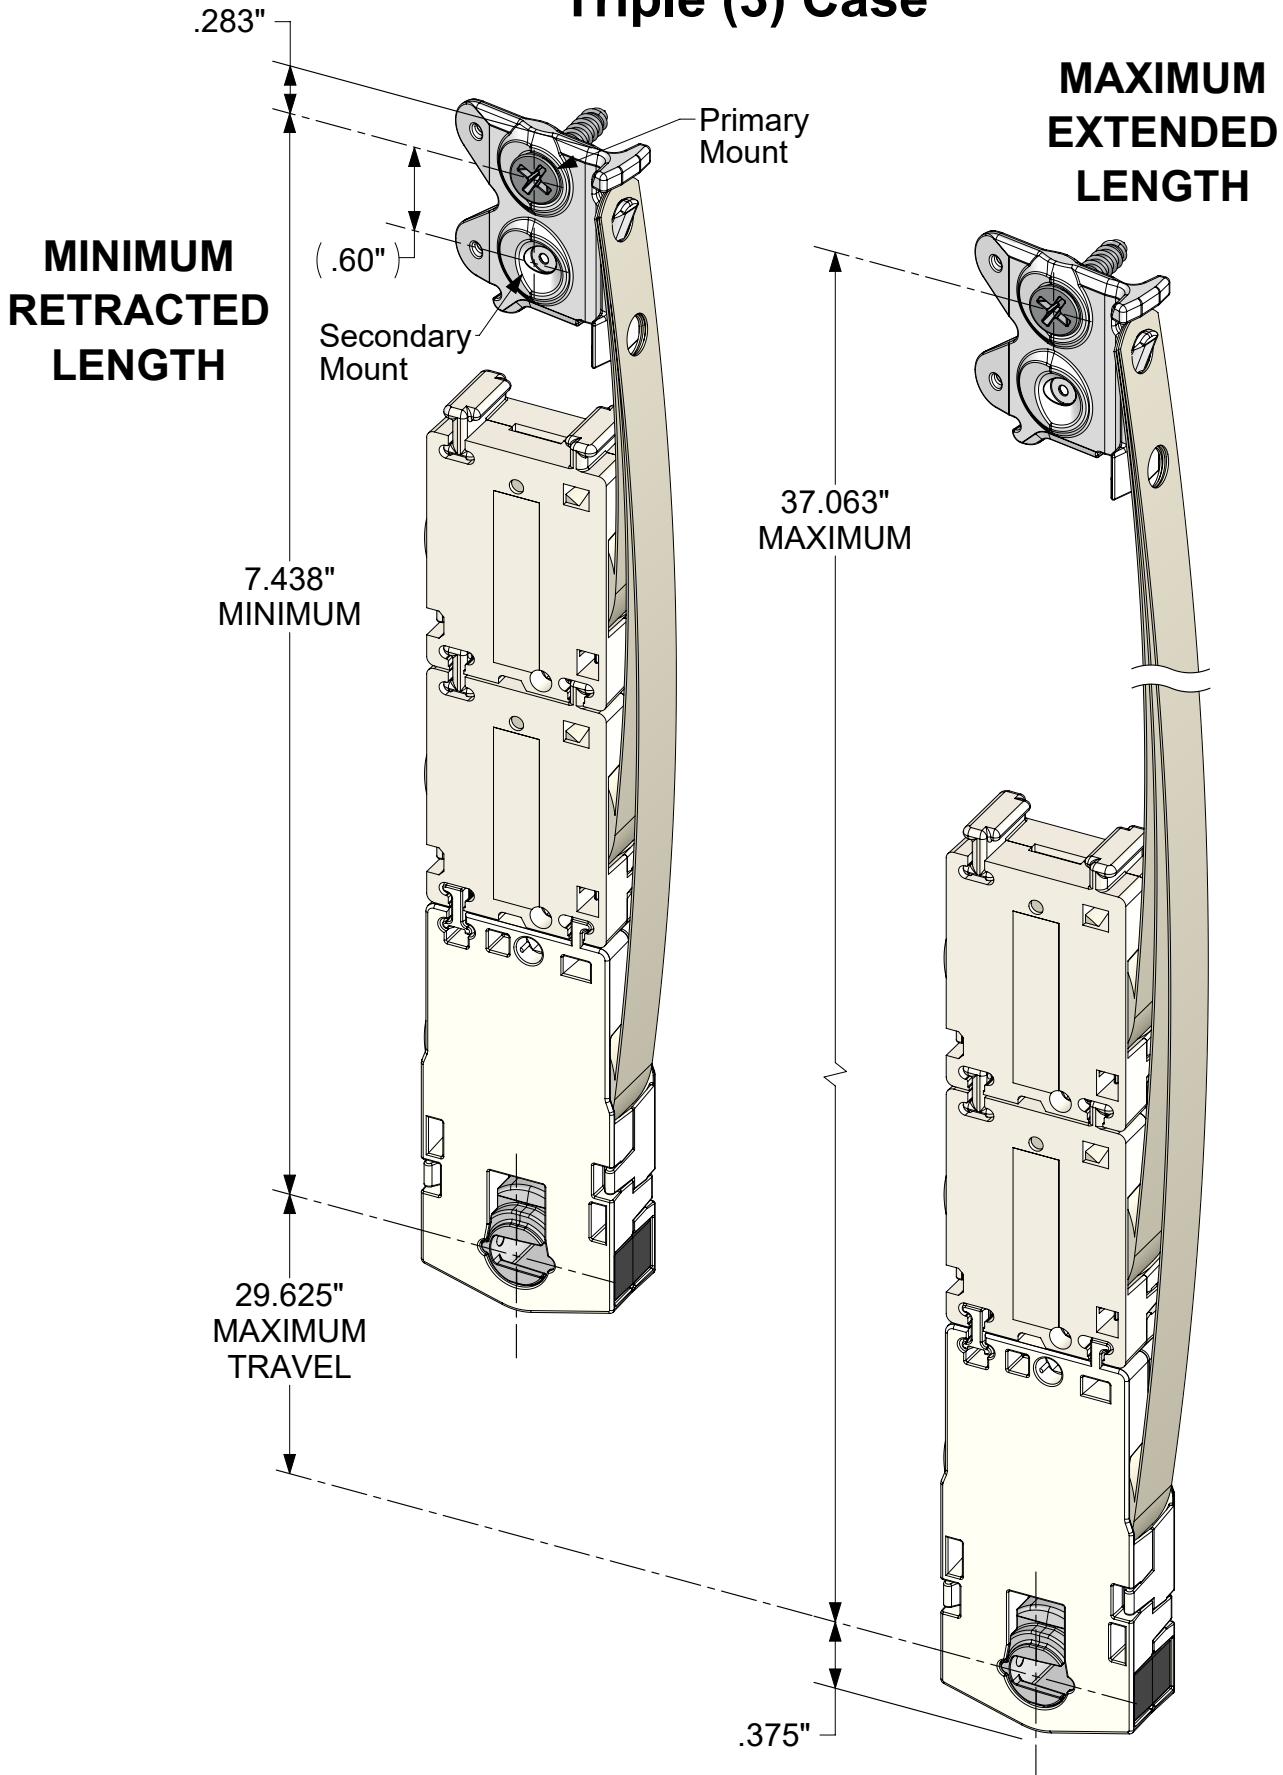

ROLLER TILT[®] SIDE LOCK 562 - Travel Characteristics (24A0099) Mounting Bracket

Single Case

CSL-00089 RT562 Side Lock - A0099 Trvl Chrctcs Sht. 1 of 4 03/31/21

ROLLER TILT[®] SIDE LOCK 562 - Travel Characteristics (24A0099) Mounting Bracket

Double (2) Case

CSL-00089 RT562 Side Lock - A0099 Trvl Chrctcs Sht. 2 of 4 03/31/21

ROLLER TILT[®] SIDE LOCK 562 - Travel Characteristics (24A0099) Mounting Bracket

Triple (3) Case

CSL-00089 RT562 Side Lock - A0099 Trvl Chrctcs Sht. 3 of 4 03/31/21

ROLLER TILT[®] SIDE LOCK 562 - Travel Characteristics (24A0099) Mounting Bracket

Quad (4) Case

CSL-00089 RT562 Side Lock - A0099 Trvl Chrctcs Sht. 4 of 4 03/31/21