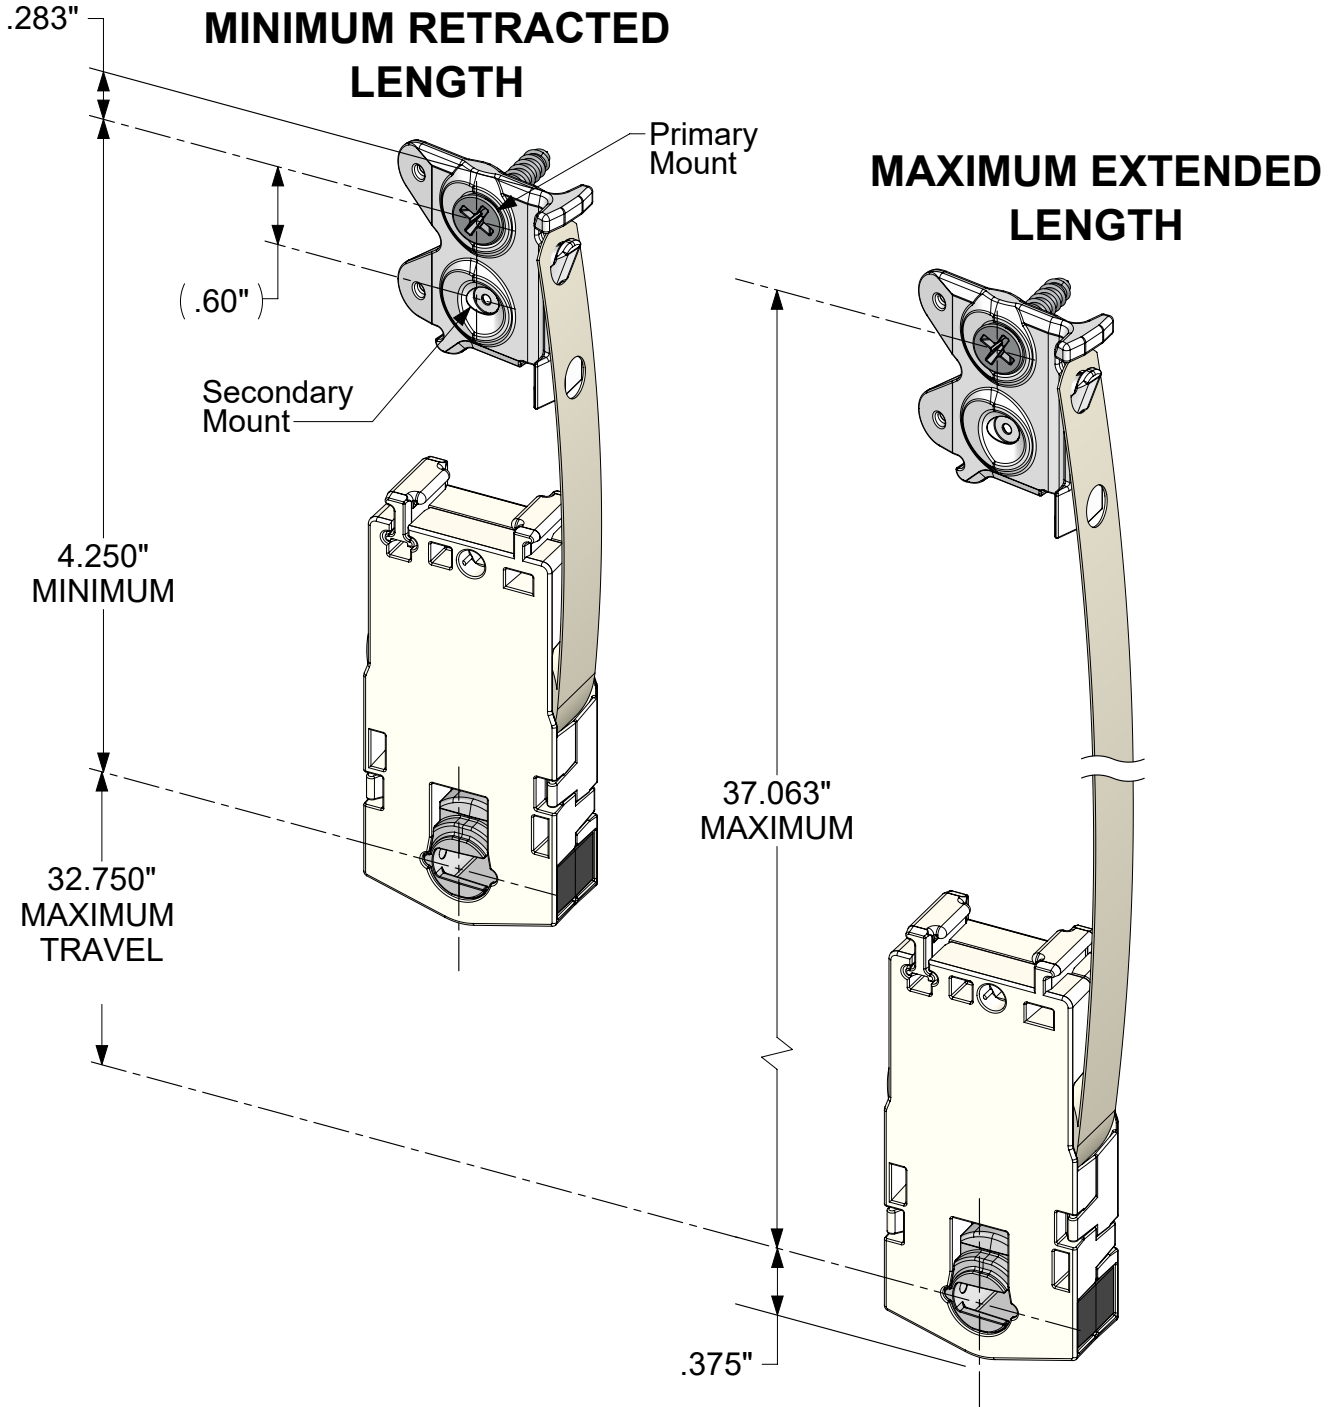

ROLLER TILT[®] SIDE LOCK 562 - Travel Characteristics (24A0099) Mounting Bracket

Single Case

CSL-00089 RT562 Side Lock - A0099 Trvl Chrctcs Sht. 1 of 4 03/31/21

ROLLER TILT[®] SIDE LOCK 562 - Travel Characteristics (24A0099) Mounting Bracket

Double (2) Case

CSL-00089 RT562 Side Lock - A0099 Trvl Chrctcs Sht. 2 of 4 03/31/21

ROLLER TILT[®] SIDE LOCK 562 - Travel Characteristics (24A0099) Mounting Bracket

Triple (3) Case

CSL-00089 RT562 Side Lock - A0099 Trvl Chrctcs Sht. 3 of 4 03/31/21

ROLLER TILT[®] SIDE LOCK 562 - Travel Characteristics (24A0099) Mounting Bracket

Quad (4) Case

CSL-00089 RT562 Side Lock - A0099 Trvl Chrctcs Sht. 4 of 4 03/31/21