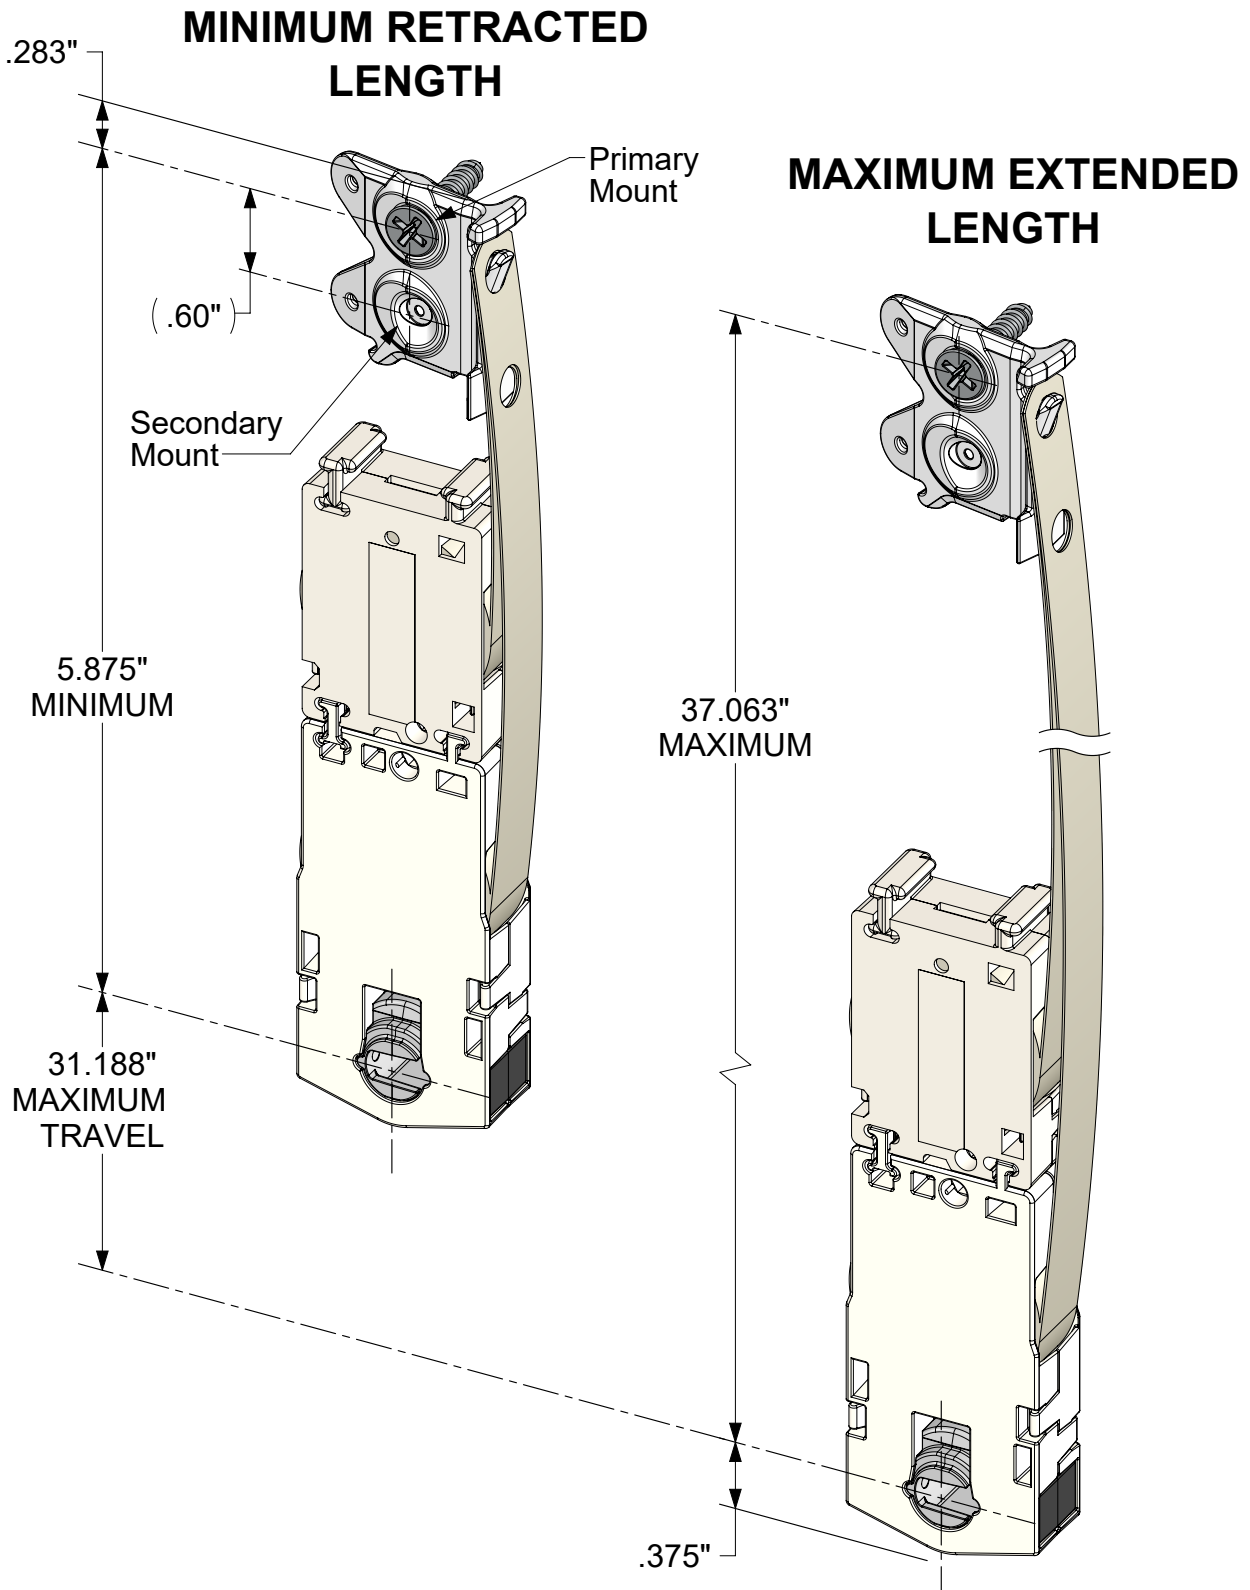

ROLLER TILT[®] SIDE LOCK 562 - Travel Characteristics (24A0099) Mounting Bracket

Single Case

CSL-00089 RT562 Side Lock - A0099 Trvl Chrctcs Sht. 1 of 4 03/31/21

ROLLER TILT[®] SIDE LOCK 562 - Travel Characteristics (24A0099) Mounting Bracket

Double (2) Case

CSL-00089 RT562 Side Lock - A0099 Trvl Chrctcs Sht. 2 of 4 03/31/21

ROLLER TILT[®] SIDE LOCK 562 - Travel Characteristics (24A0099) Mounting Bracket

Triple (3) Case

CSL-00089 RT562 Side Lock - A0099 Trvl Chrctcs Sht. 3 of 4 03/31/21

ROLLER TILT[®] SIDE LOCK 562 - Travel Characteristics (24A0099) Mounting Bracket

Quad (4) Case

CSL-00089 RT562 Side Lock - A0099 Trvl Chrctcs Sht. 4 of 4 03/31/21