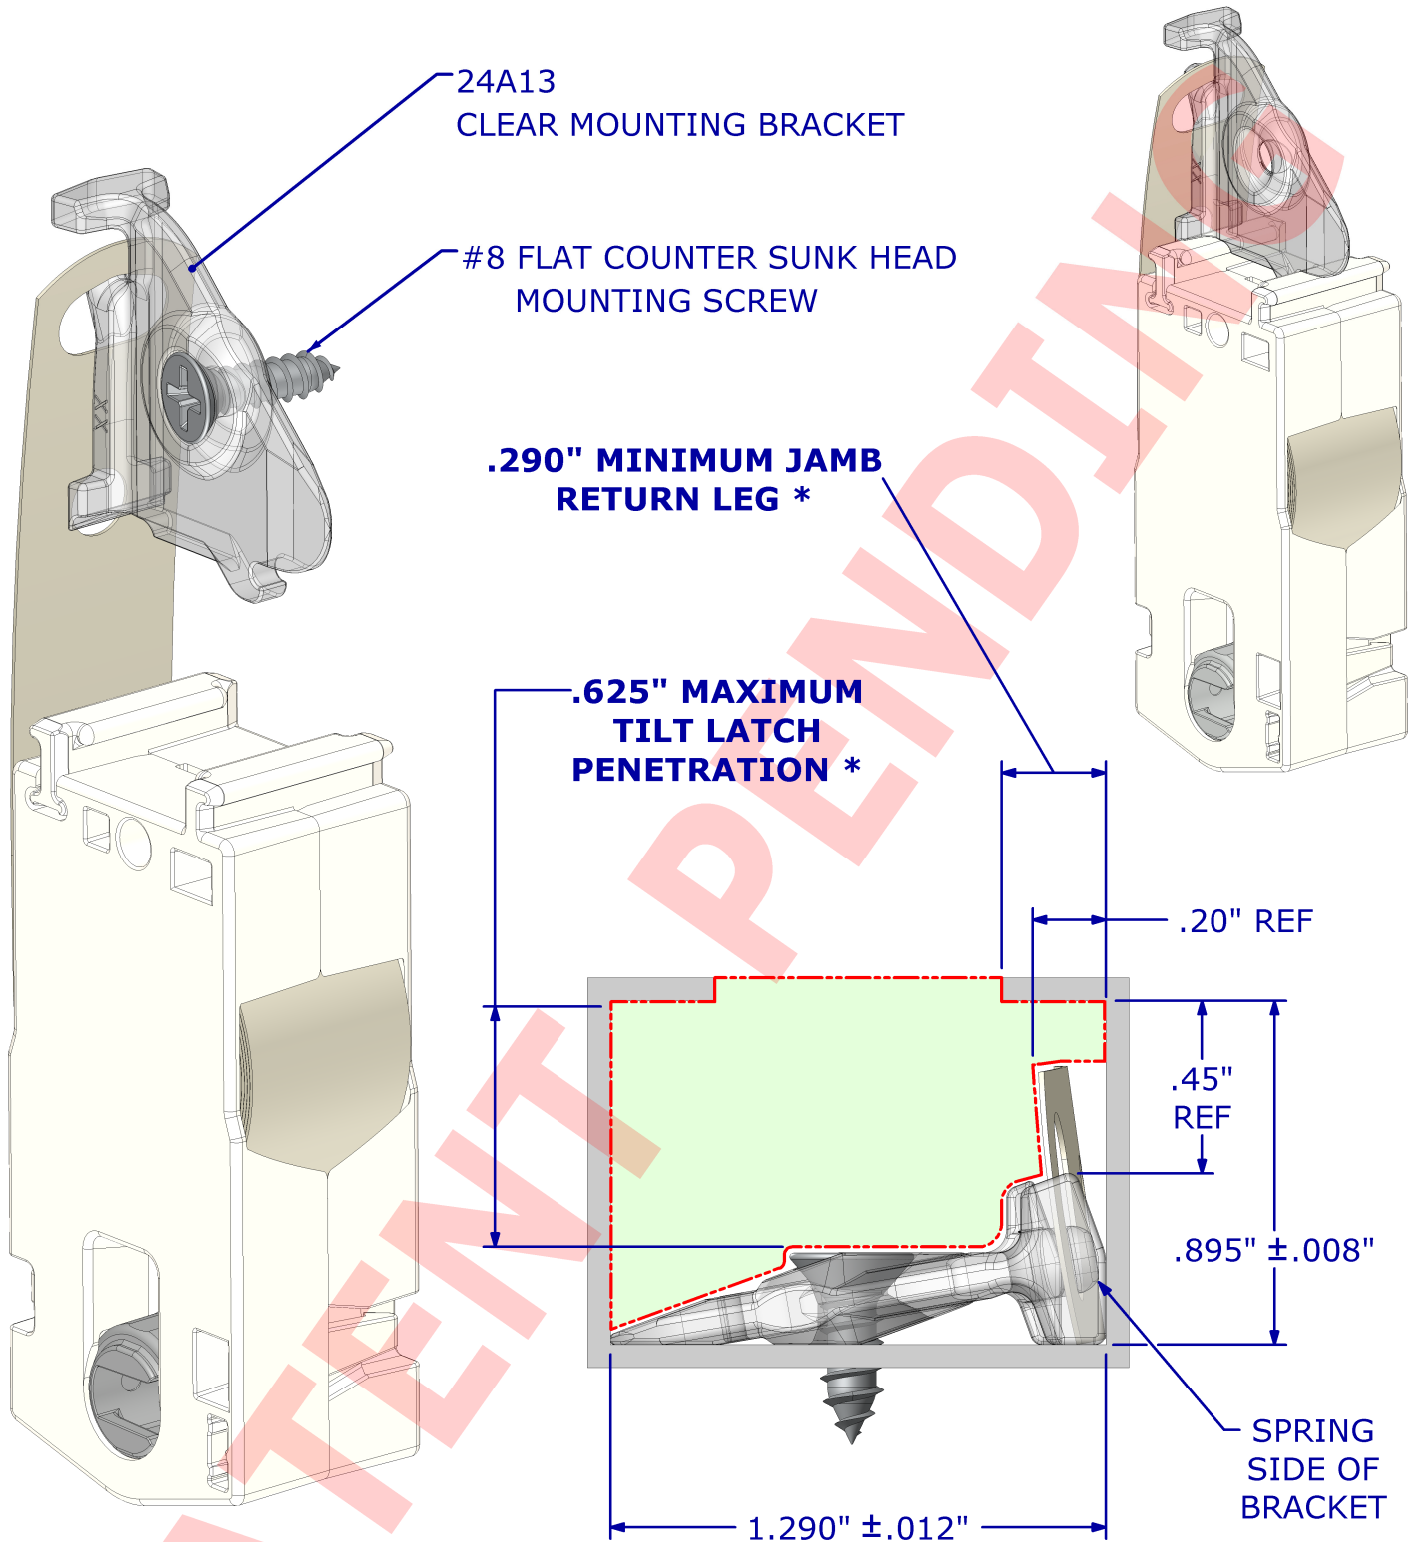

ROLLER TILT® ELITE™ .880 - Design Recommendations (24A13) Mounting Bracket For Fiberglass Jambs

*** INVESTIGATION DIMENSIONS**