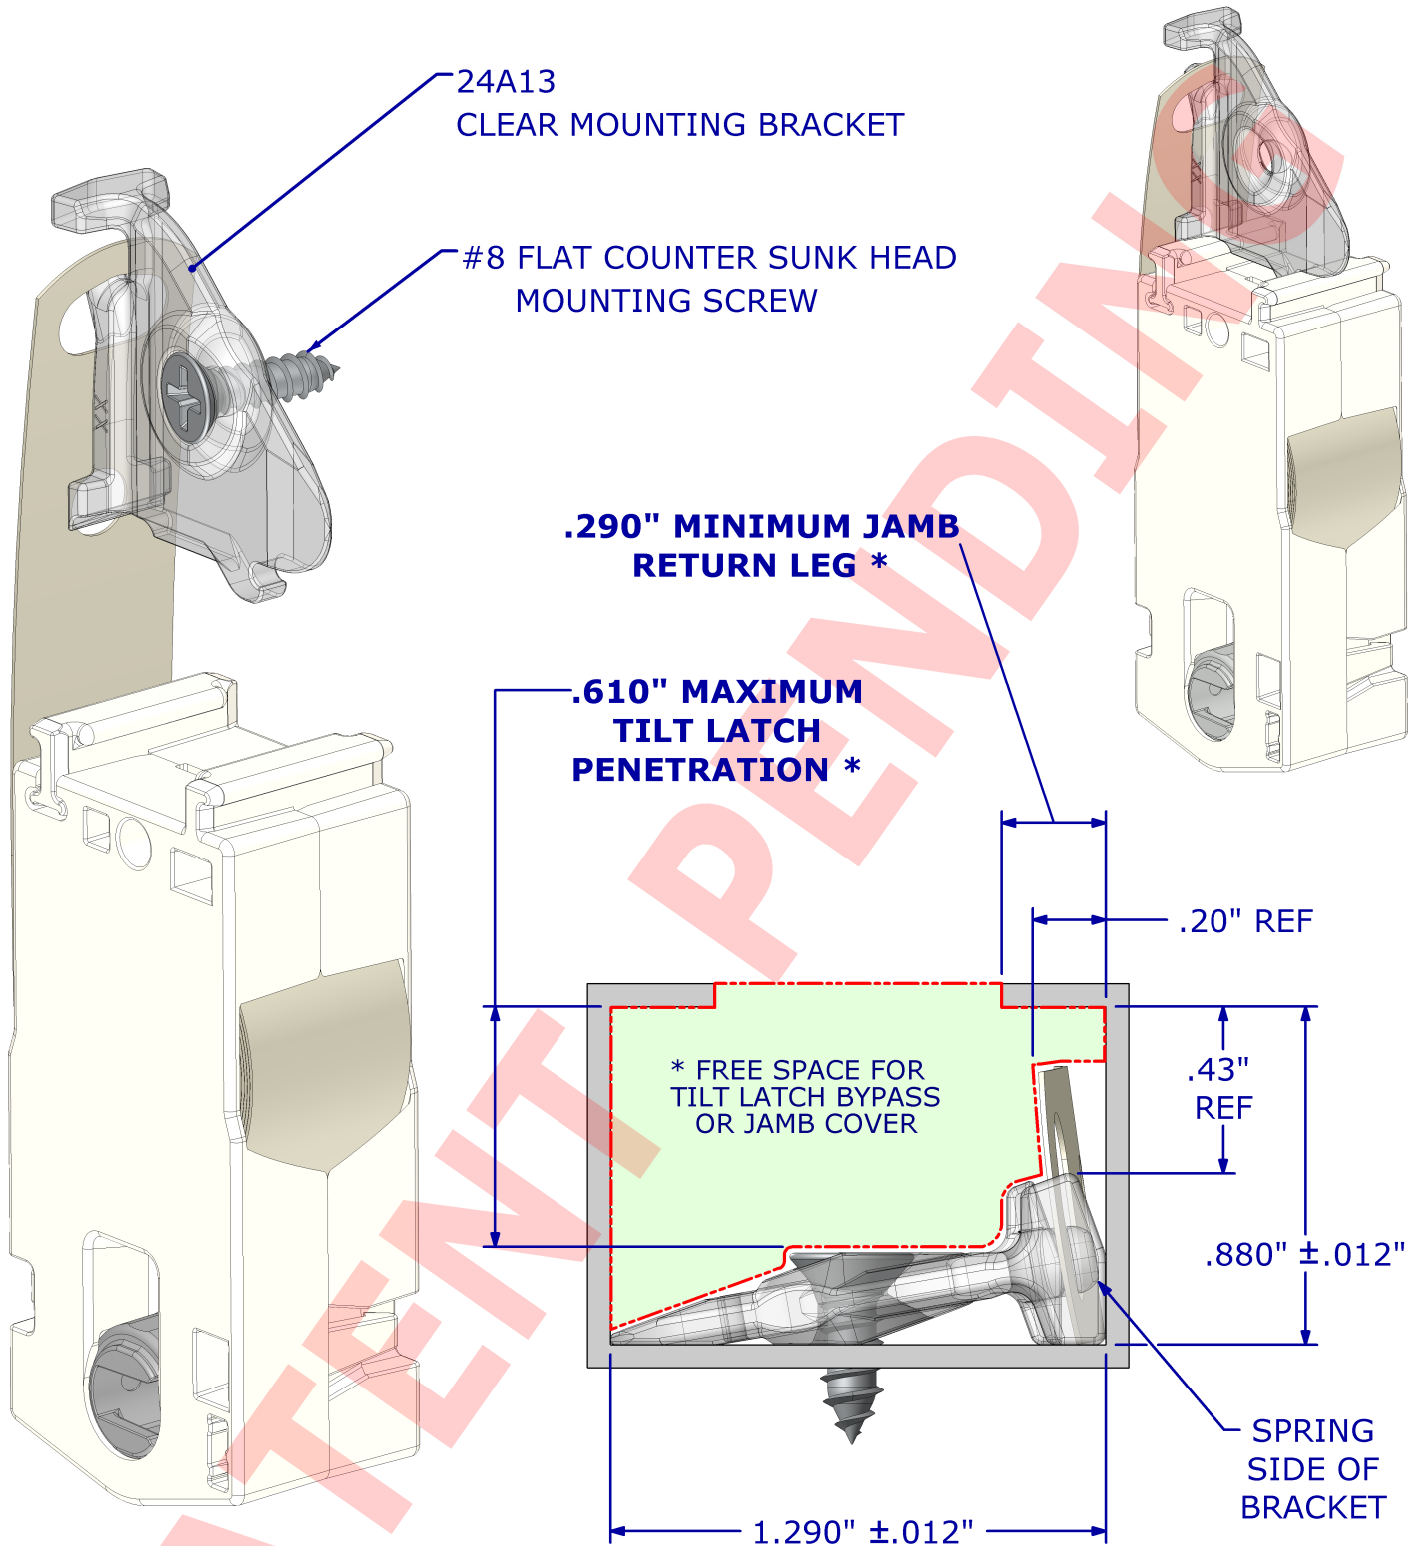

# ROLLER TILT<sup>®</sup> ELITE™ .880 - Design Recommendations ( 24A13) Mounting Bracket For Vinyl Jamb

**\* INVESTIGATION DIMENSIONS**