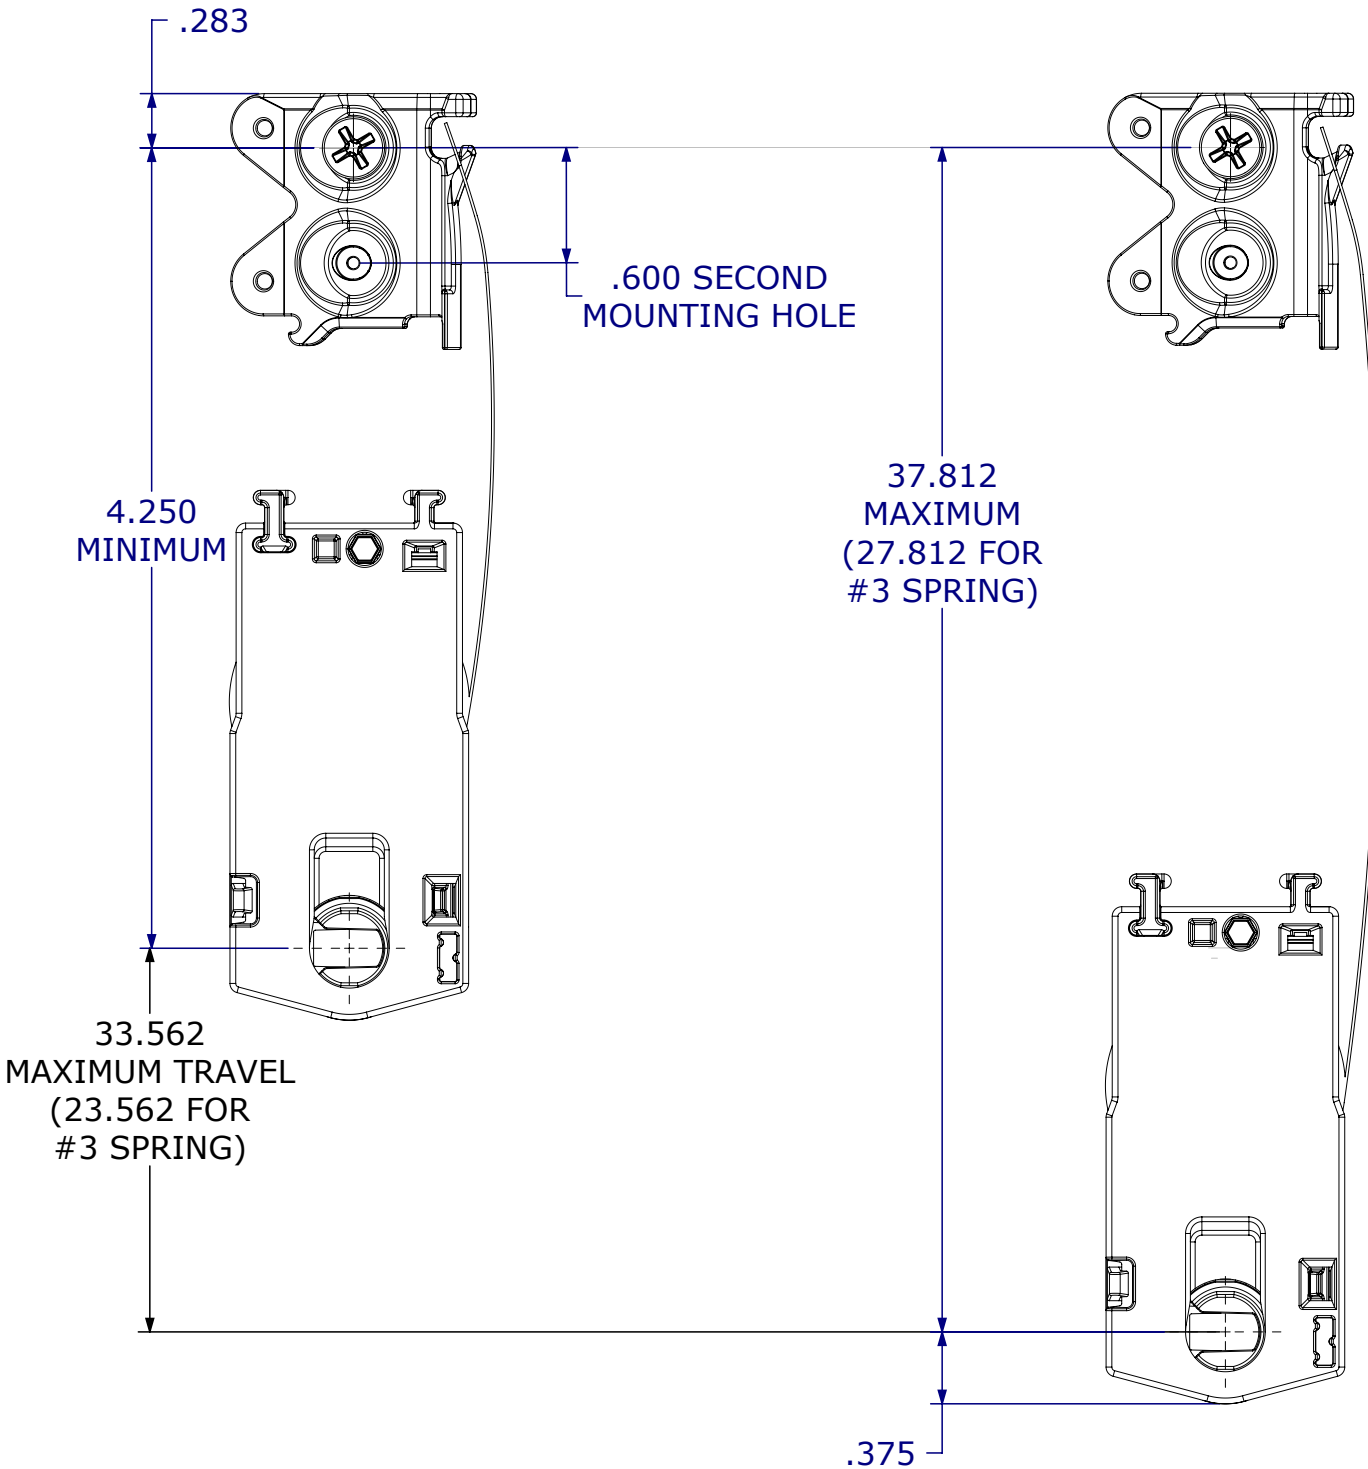

# ROLLER TILT<sup>®</sup> ELITE<sup>™</sup> 880 - Travel Characteristics

( 24A0099) Mounting Bracket **SINGLE CASE**

## MINIMUM RETRACTED LENGTH

## MAXIMUM EXTENDED LENGTH

**ROLLER TILT<sup>®</sup> ELITE<sup>™</sup> 880** - Travel Characteristics  
(24A0099) Mounting Bracket **DOUBLE (2) CASE**

### MINIMUM RETRACTED LENGTH