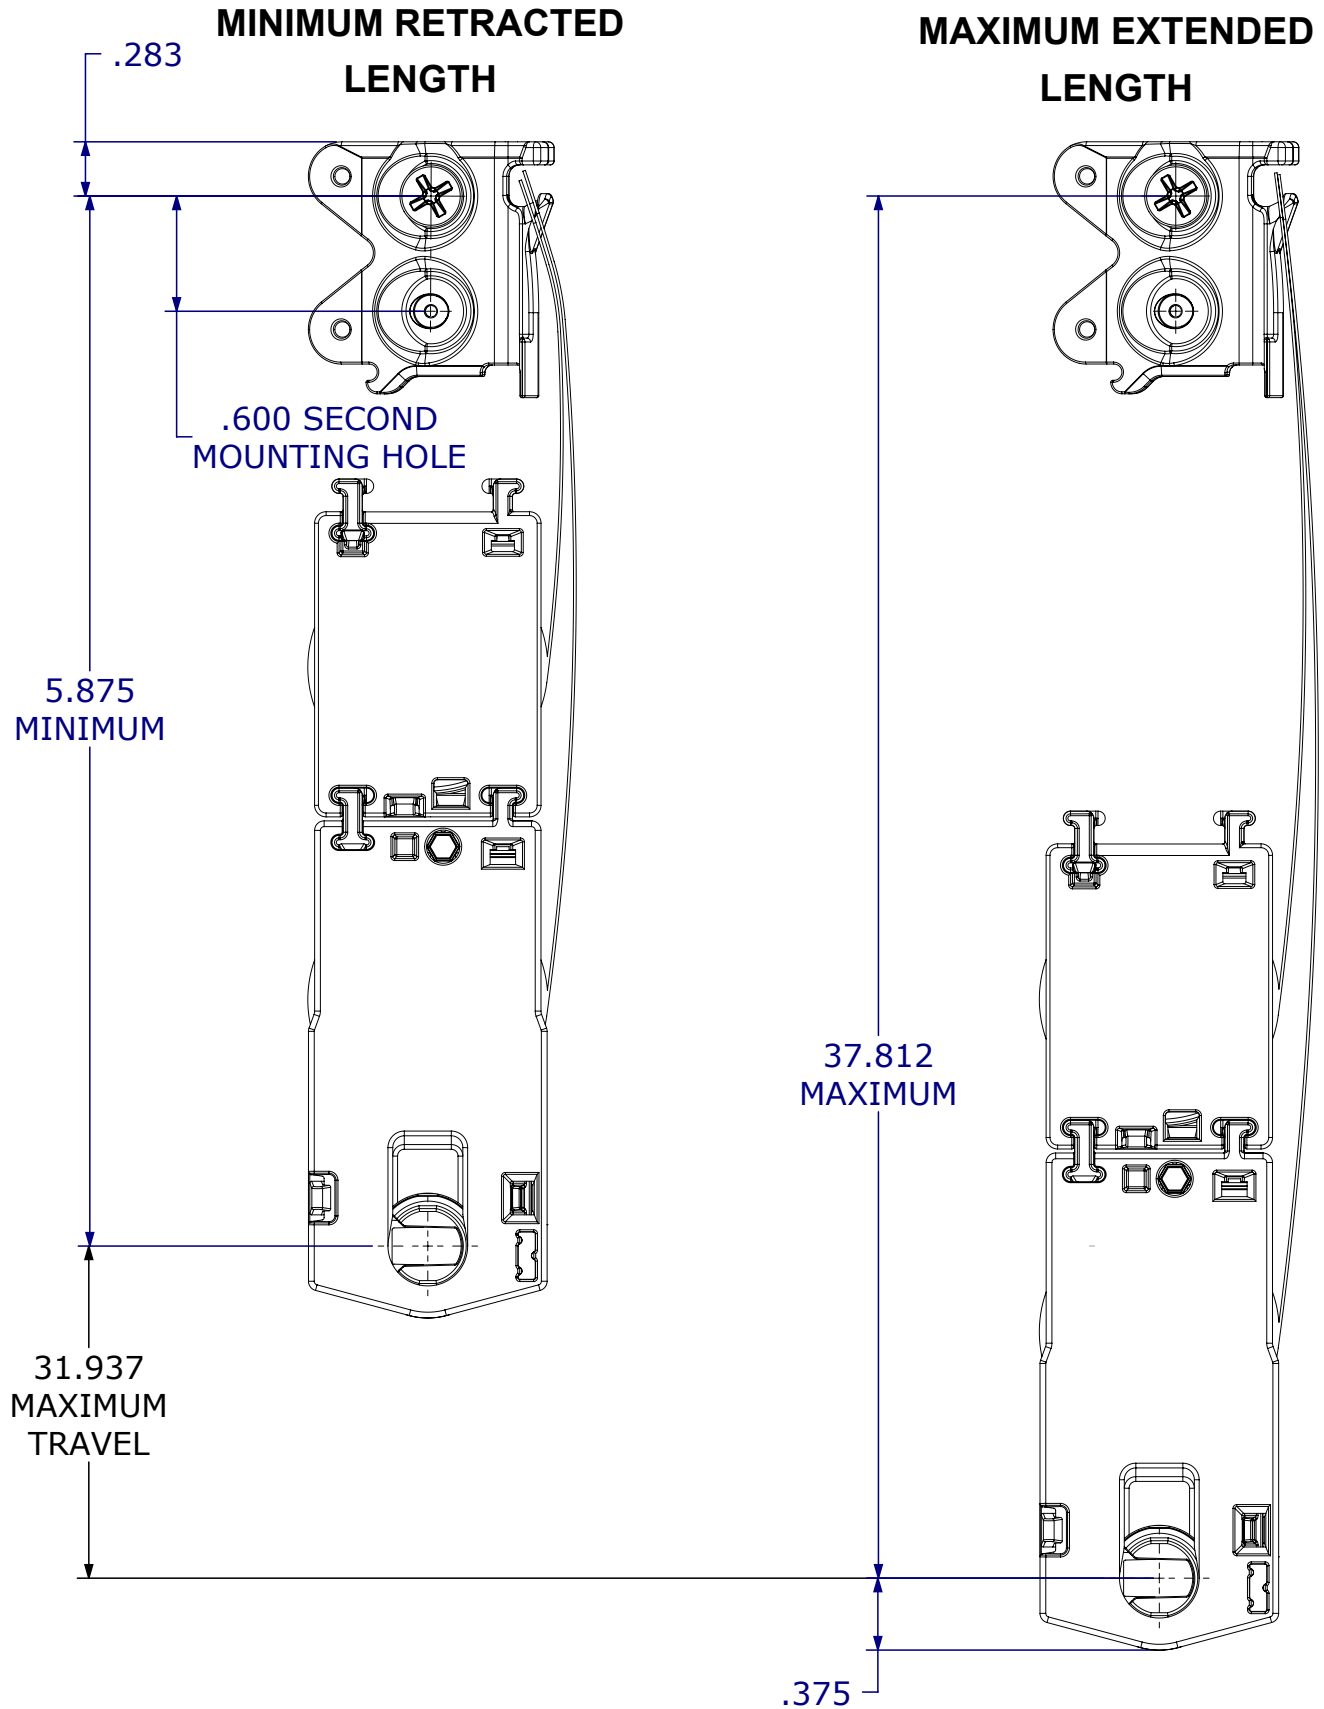

## MINIMUM RETRACTED LENGTH

## MAXIMUM EXTENDED LENGTH

**ROLLER TILT<sup>®</sup> ELITE<sup>™</sup> 880** - Travel Characteristics  
(24A0099) Mounting Bracket **DOUBLE (2) CASE**

### MINIMUM RETRACTED LENGTH

### MAXIMUM EXTENDED LENGTH