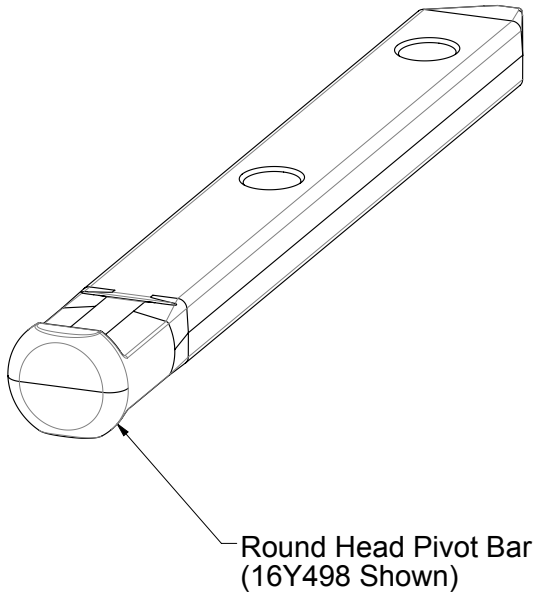

ROLLER TILT® ELITE™ 625

Pivot Bar Location

CSL-00069 RT625 Pivot Bar Location Sht. 1 of 1 8/2/2019

Round Head Pivot Bar
(16Y498 Shown)