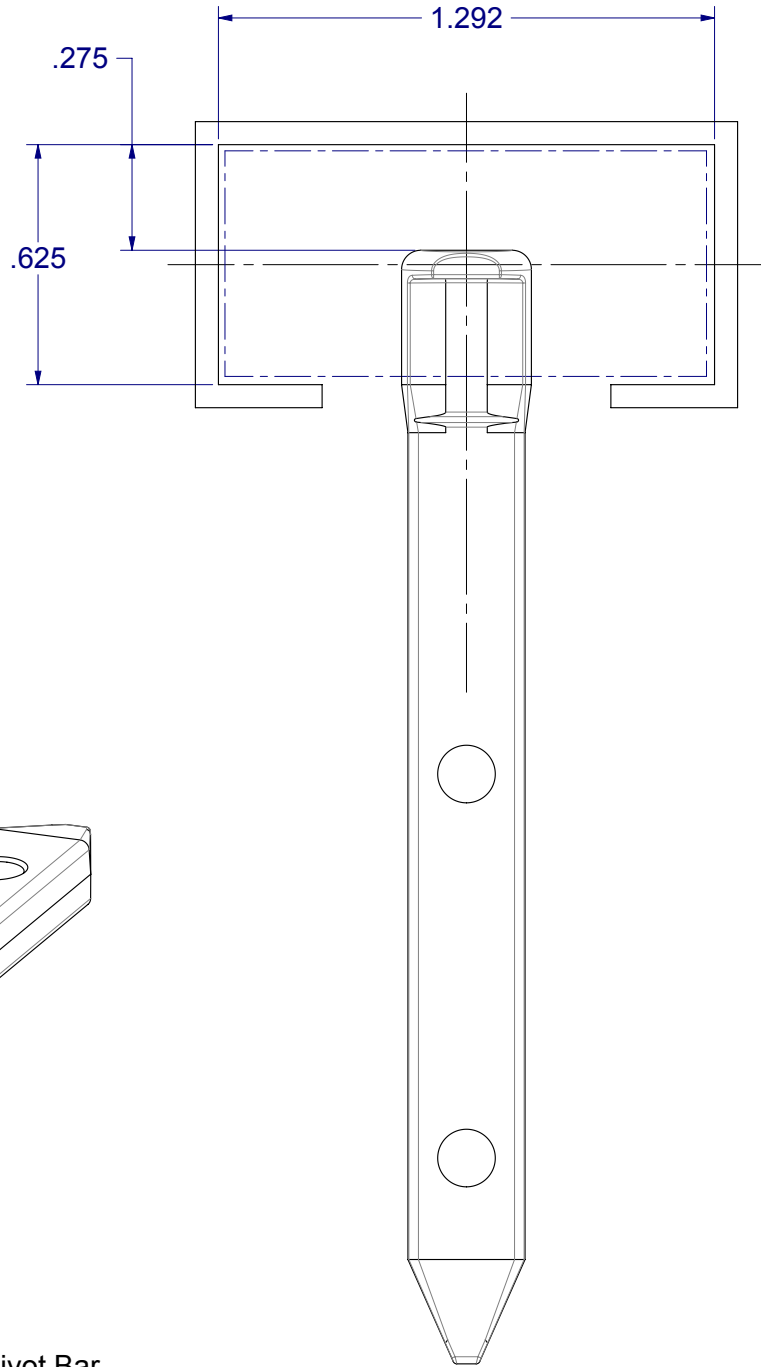

ROLLER TILT® ELITE™ 625

Pivot Bar Location

CSL-00069 RT625 Pivot Bar Location Sht. 1 of 1 8/2/2019

Round Head Pivot Bar
(16Y498 Shown)