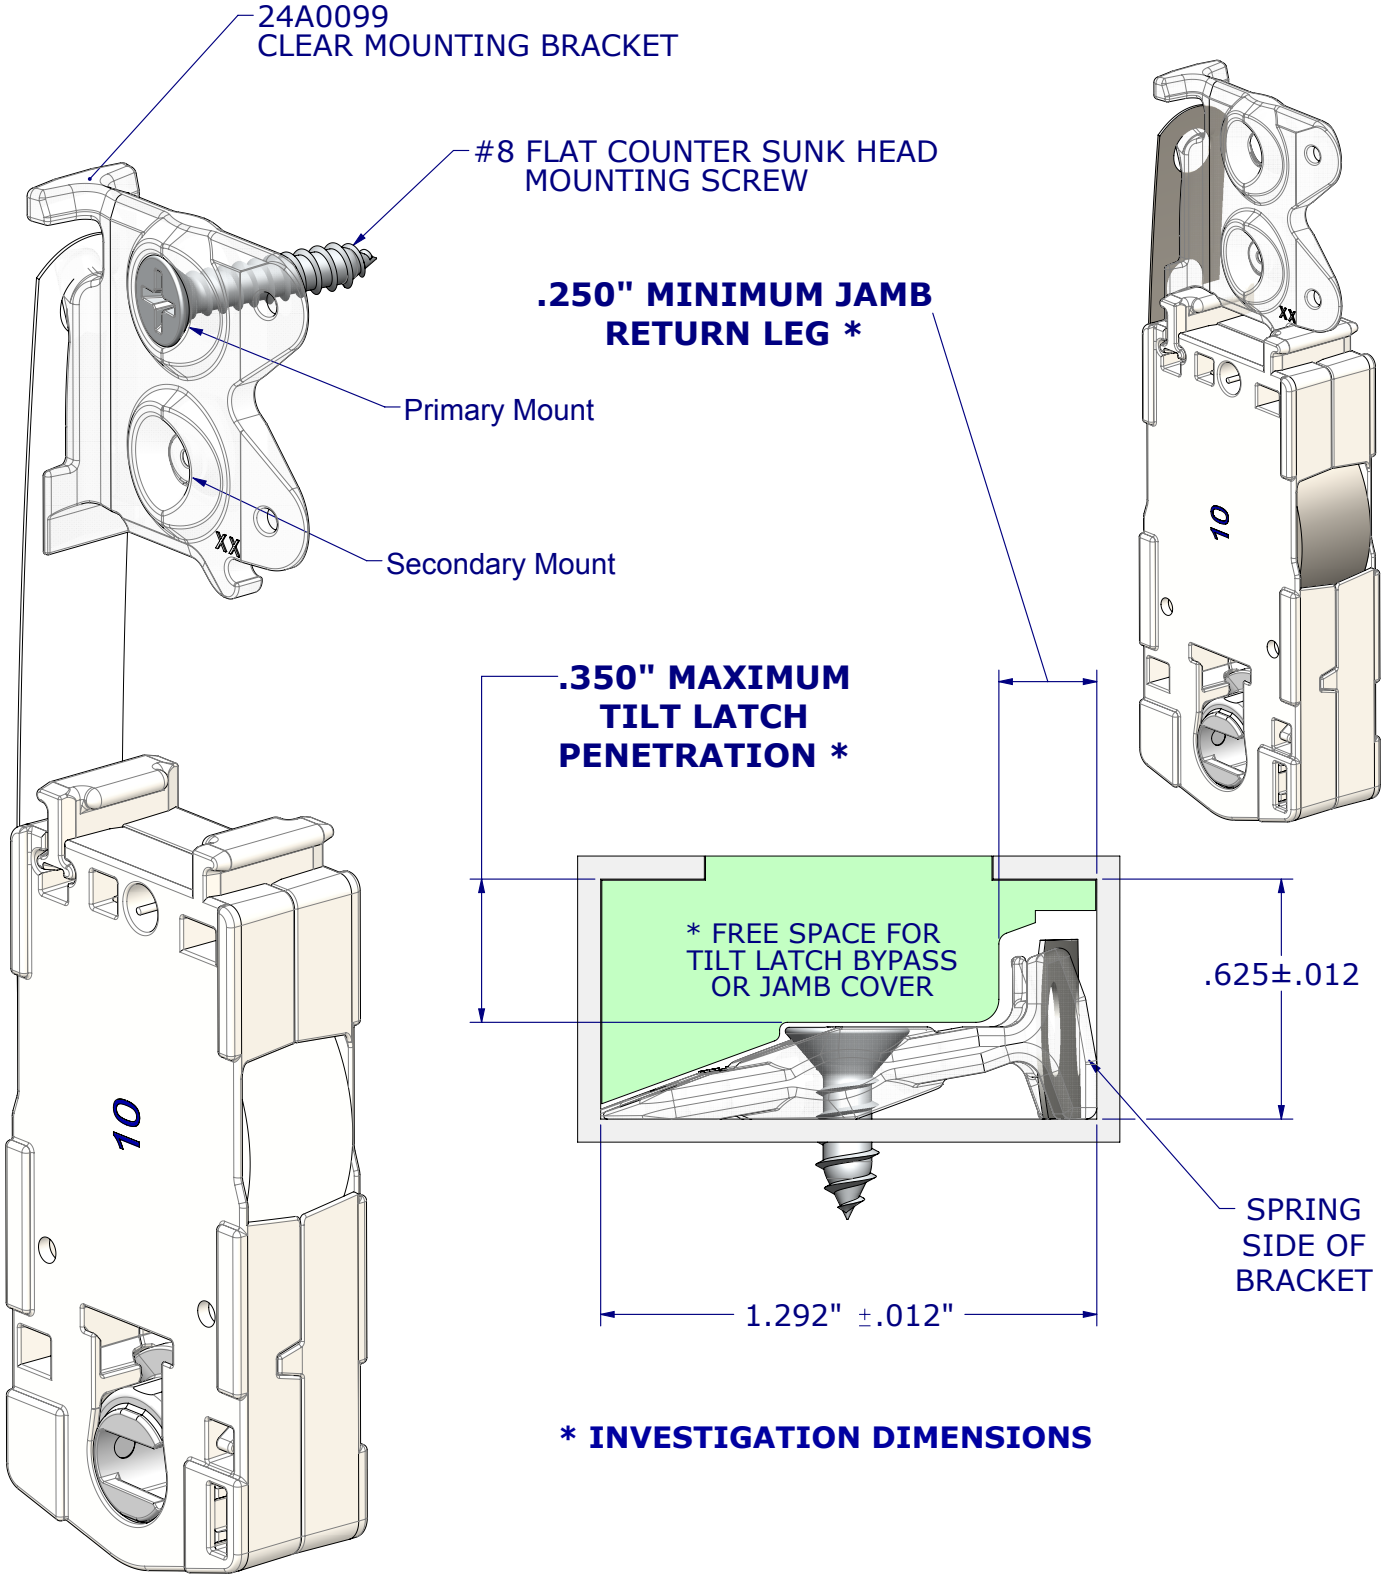

ROLLER TILT® ELITE™
 (24A0099) Mounting Bracket

625 Cartridge

Design Recommendations
 For .625 x 1.292
 Jamb Pocket

*** INVESTIGATION DIMENSIONS**

Contact Caldwell for balance selection assistance.