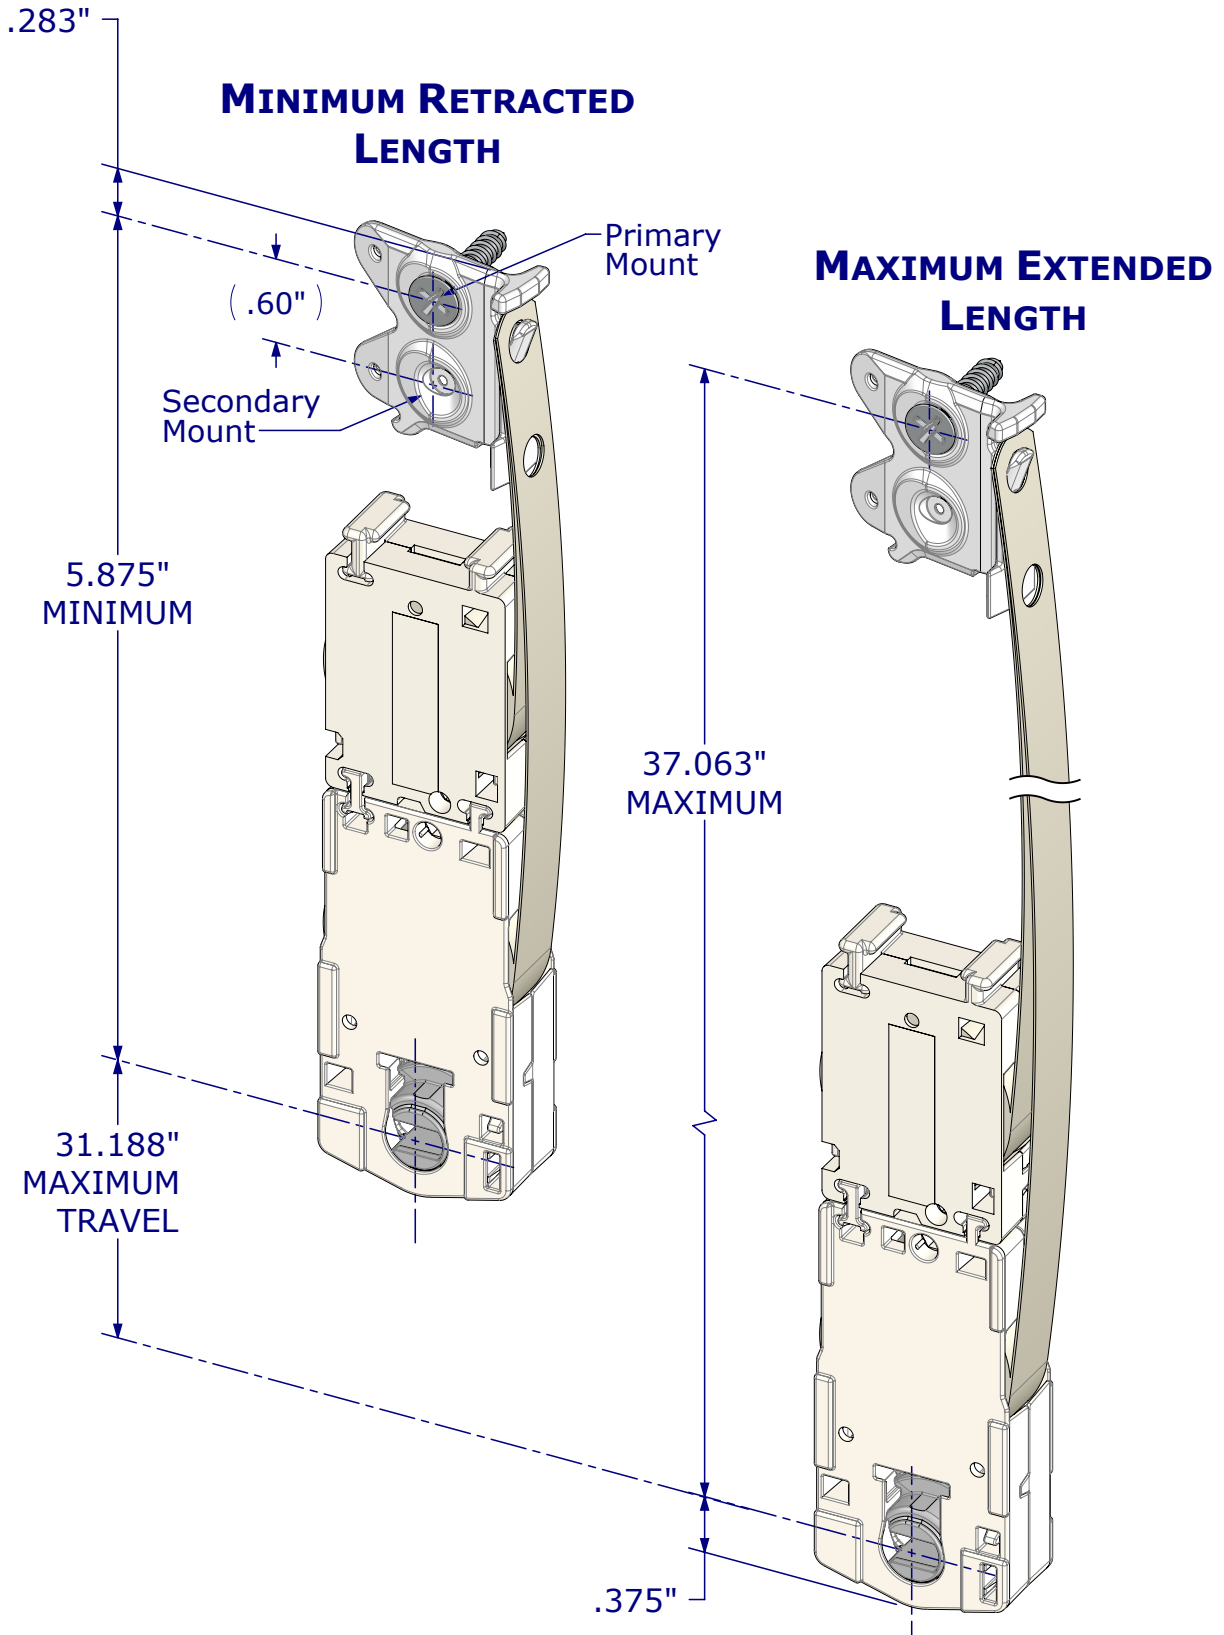

# ROLLER TILT® ELITE™ 625 - Travel Characteristics (24A0099) Mounting Bracket

## SINGLE CASE

## DOUBLE (2) CASE