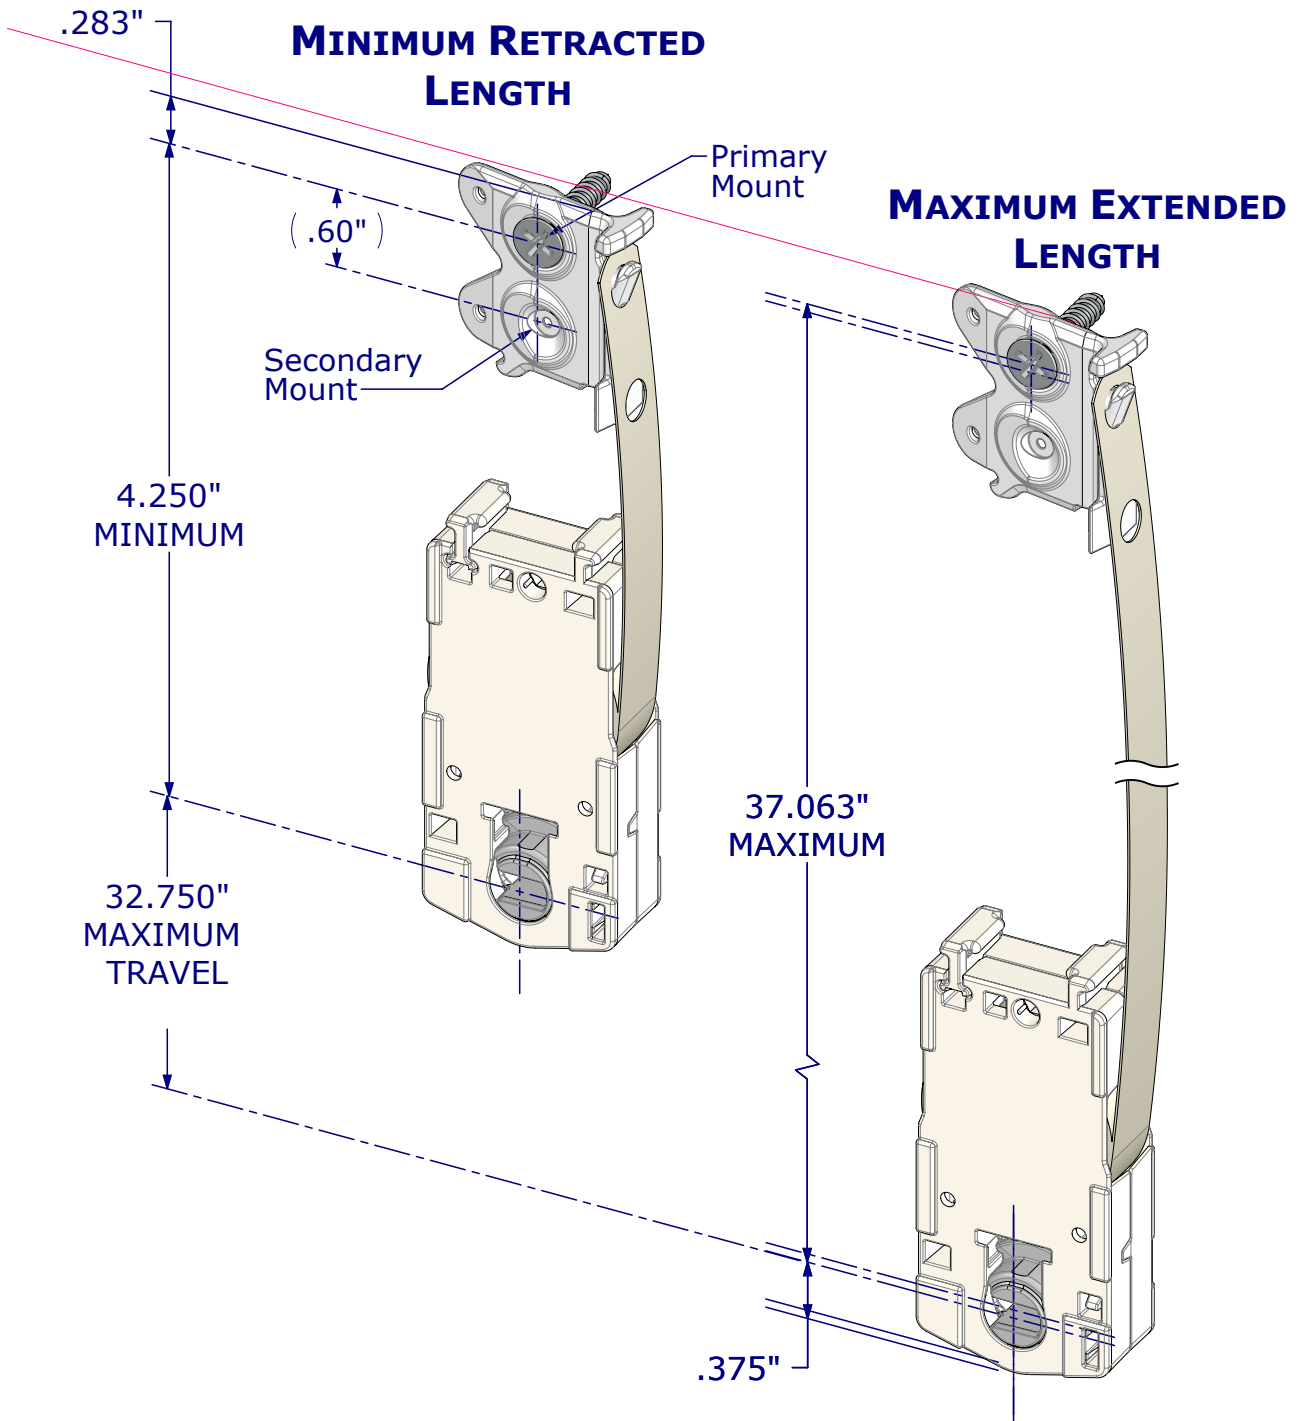

# ROLLER TILT® ELITE™ 625 - Travel Characteristics (24A0099) Mounting Bracket

## SINGLE CASE

## DOUBLE (2) CASE