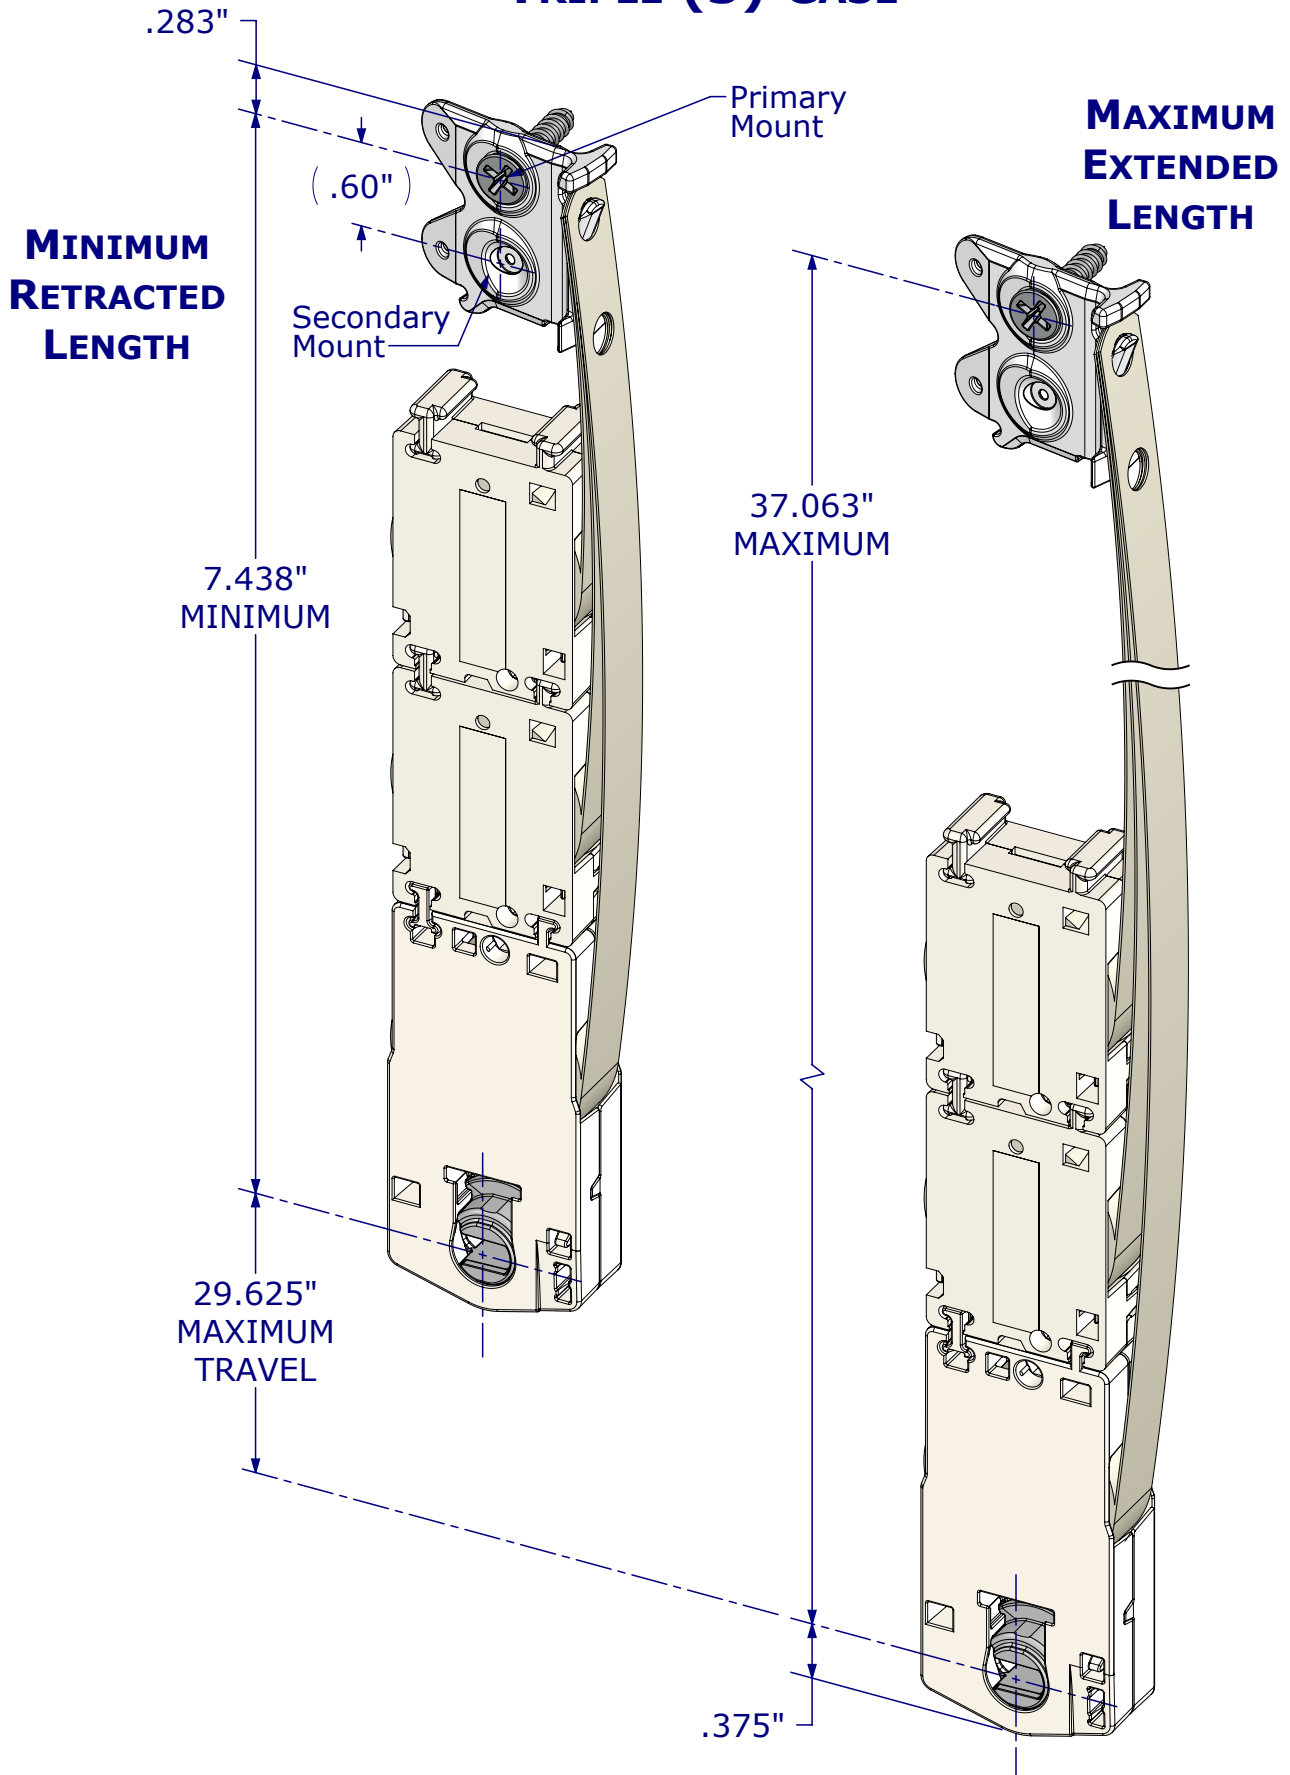

ROLLER TILT® ELITE™ 562 - Travel Characteristics (24A0099) Mounting Bracket

TRIPLE (3) CASE