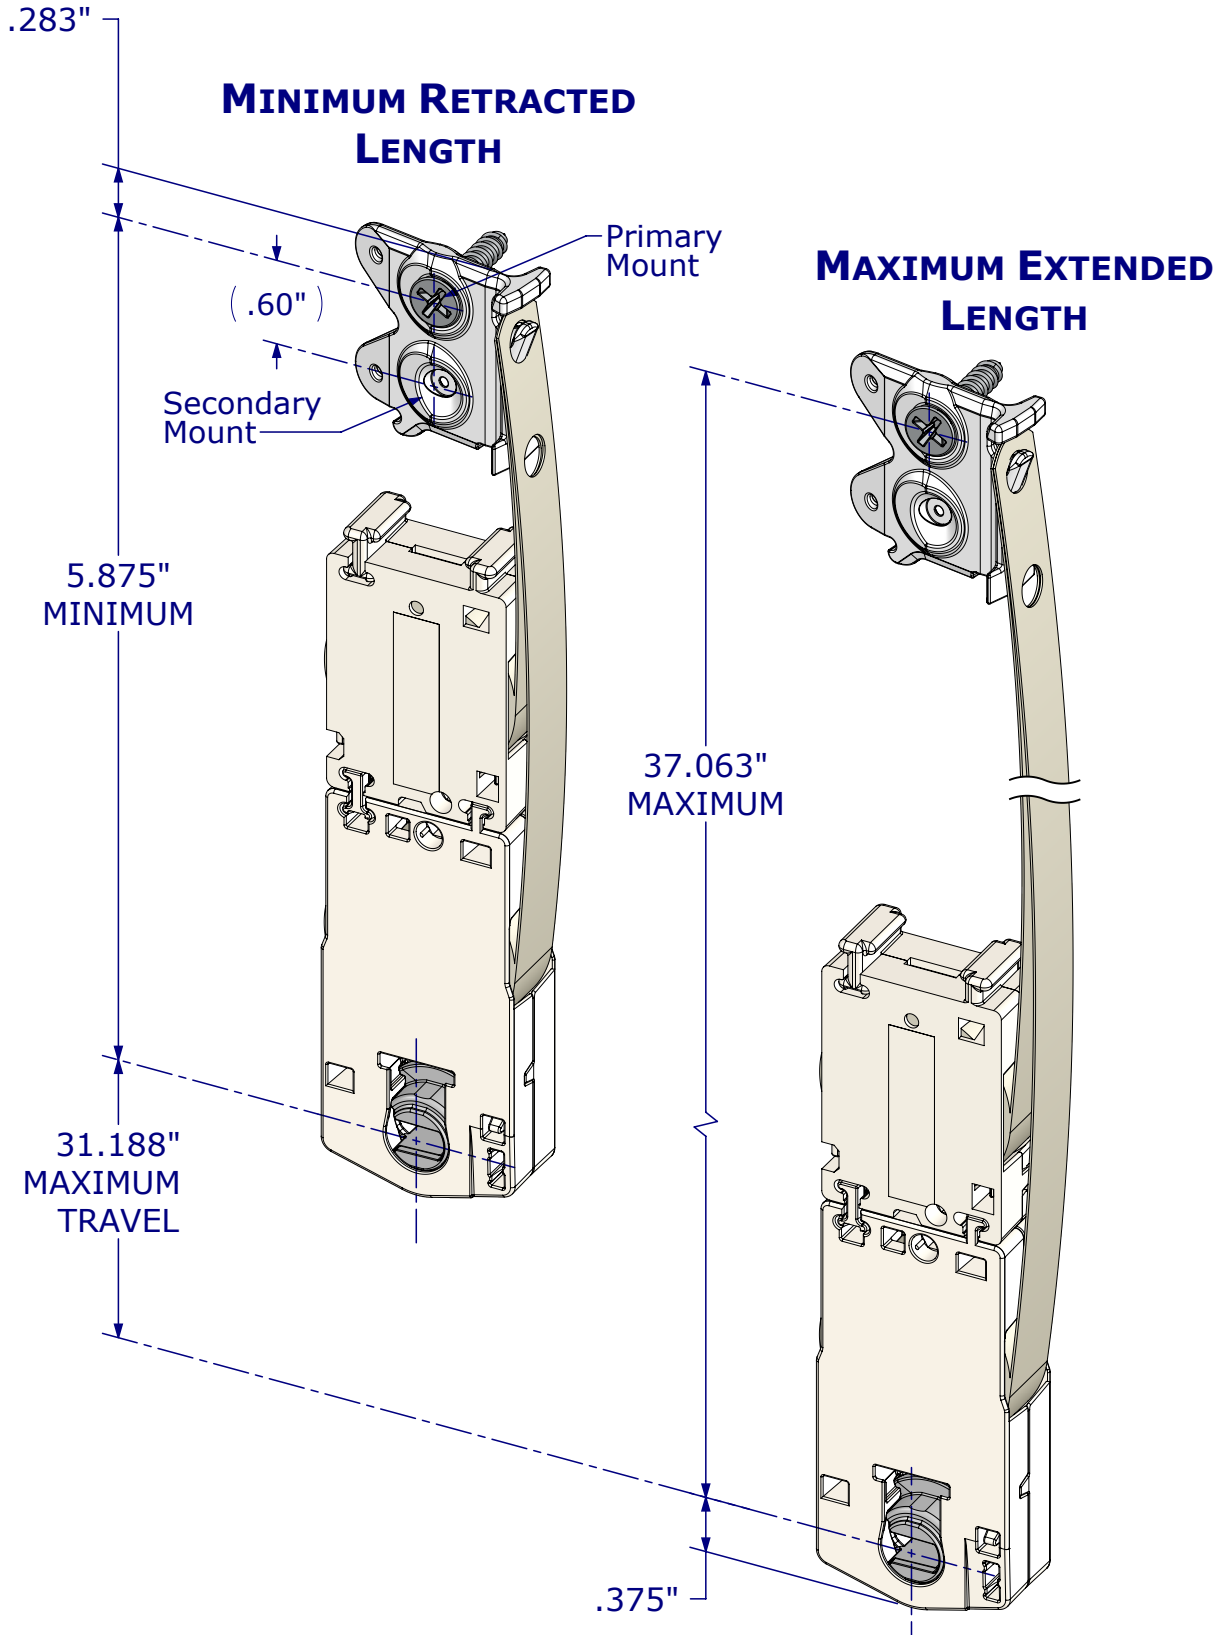

# ROLLER TILT<sup>®</sup> ELITE<sup>™</sup> 562 - Travel Characteristics (24A0099) Mounting Bracket

## SINGLE CASE

## DOUBLE (2) CASE