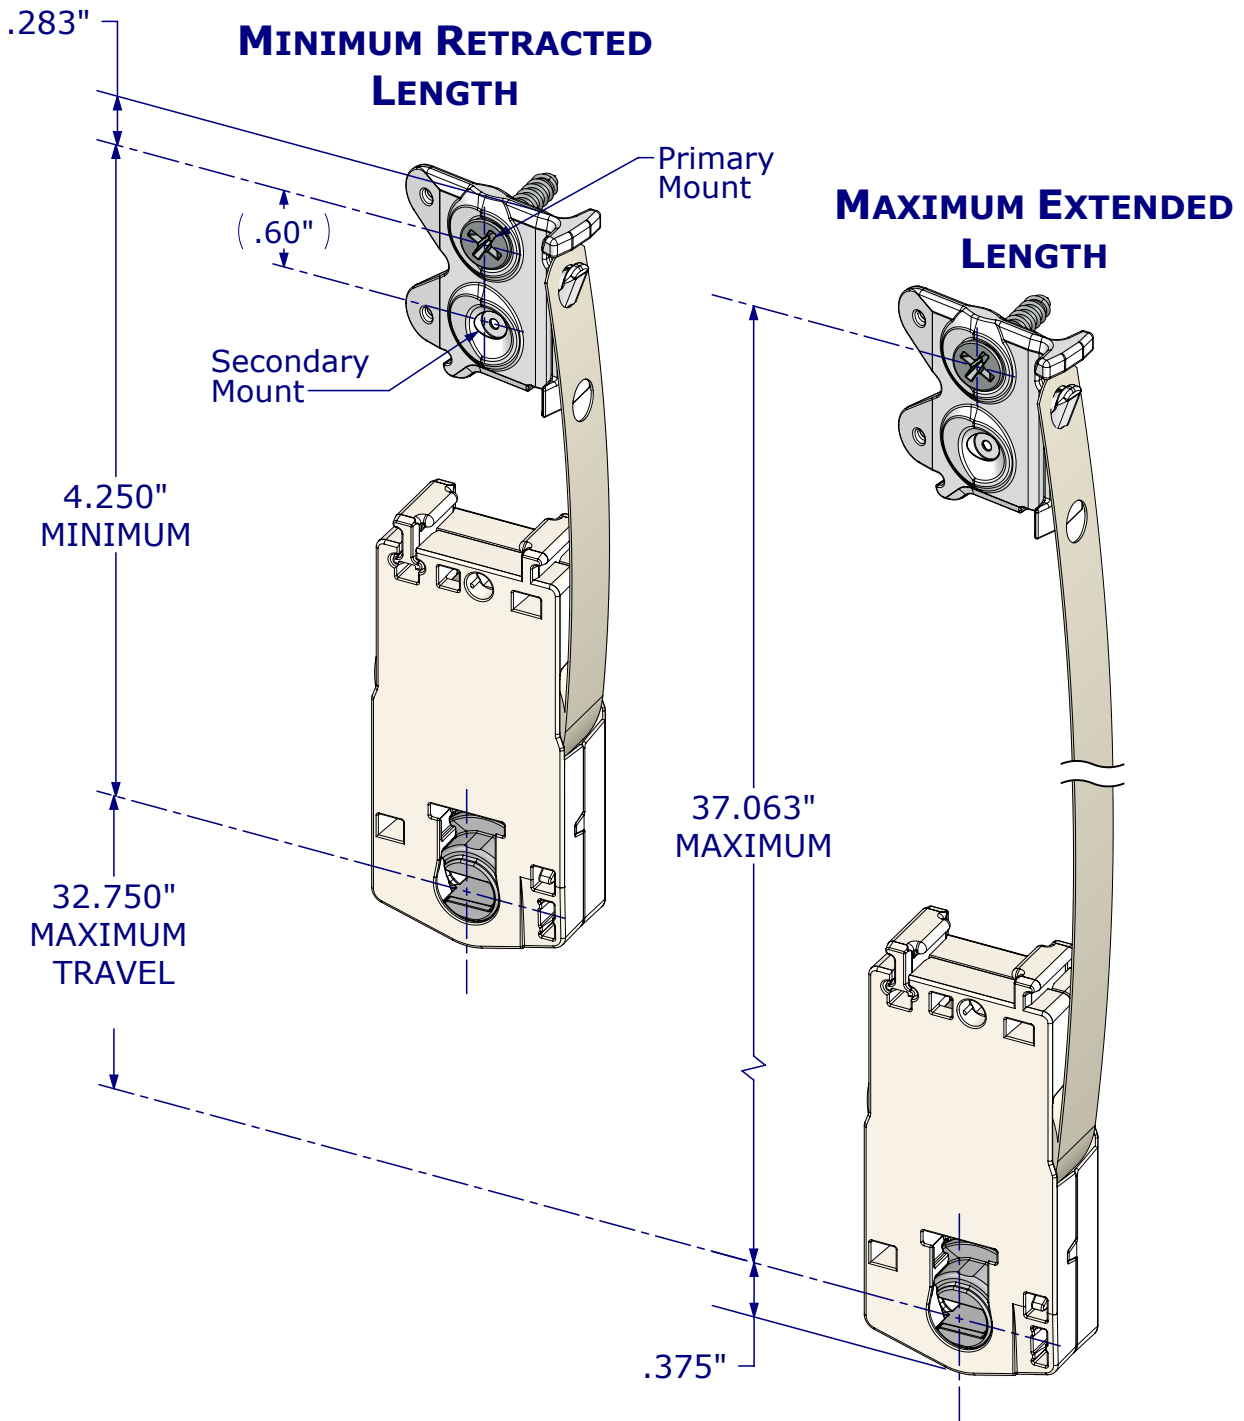

# ROLLER TILT<sup>®</sup> ELITE<sup>™</sup> 562 - Travel Characteristics (24A0099) Mounting Bracket

## DOUBLE (2) CASE