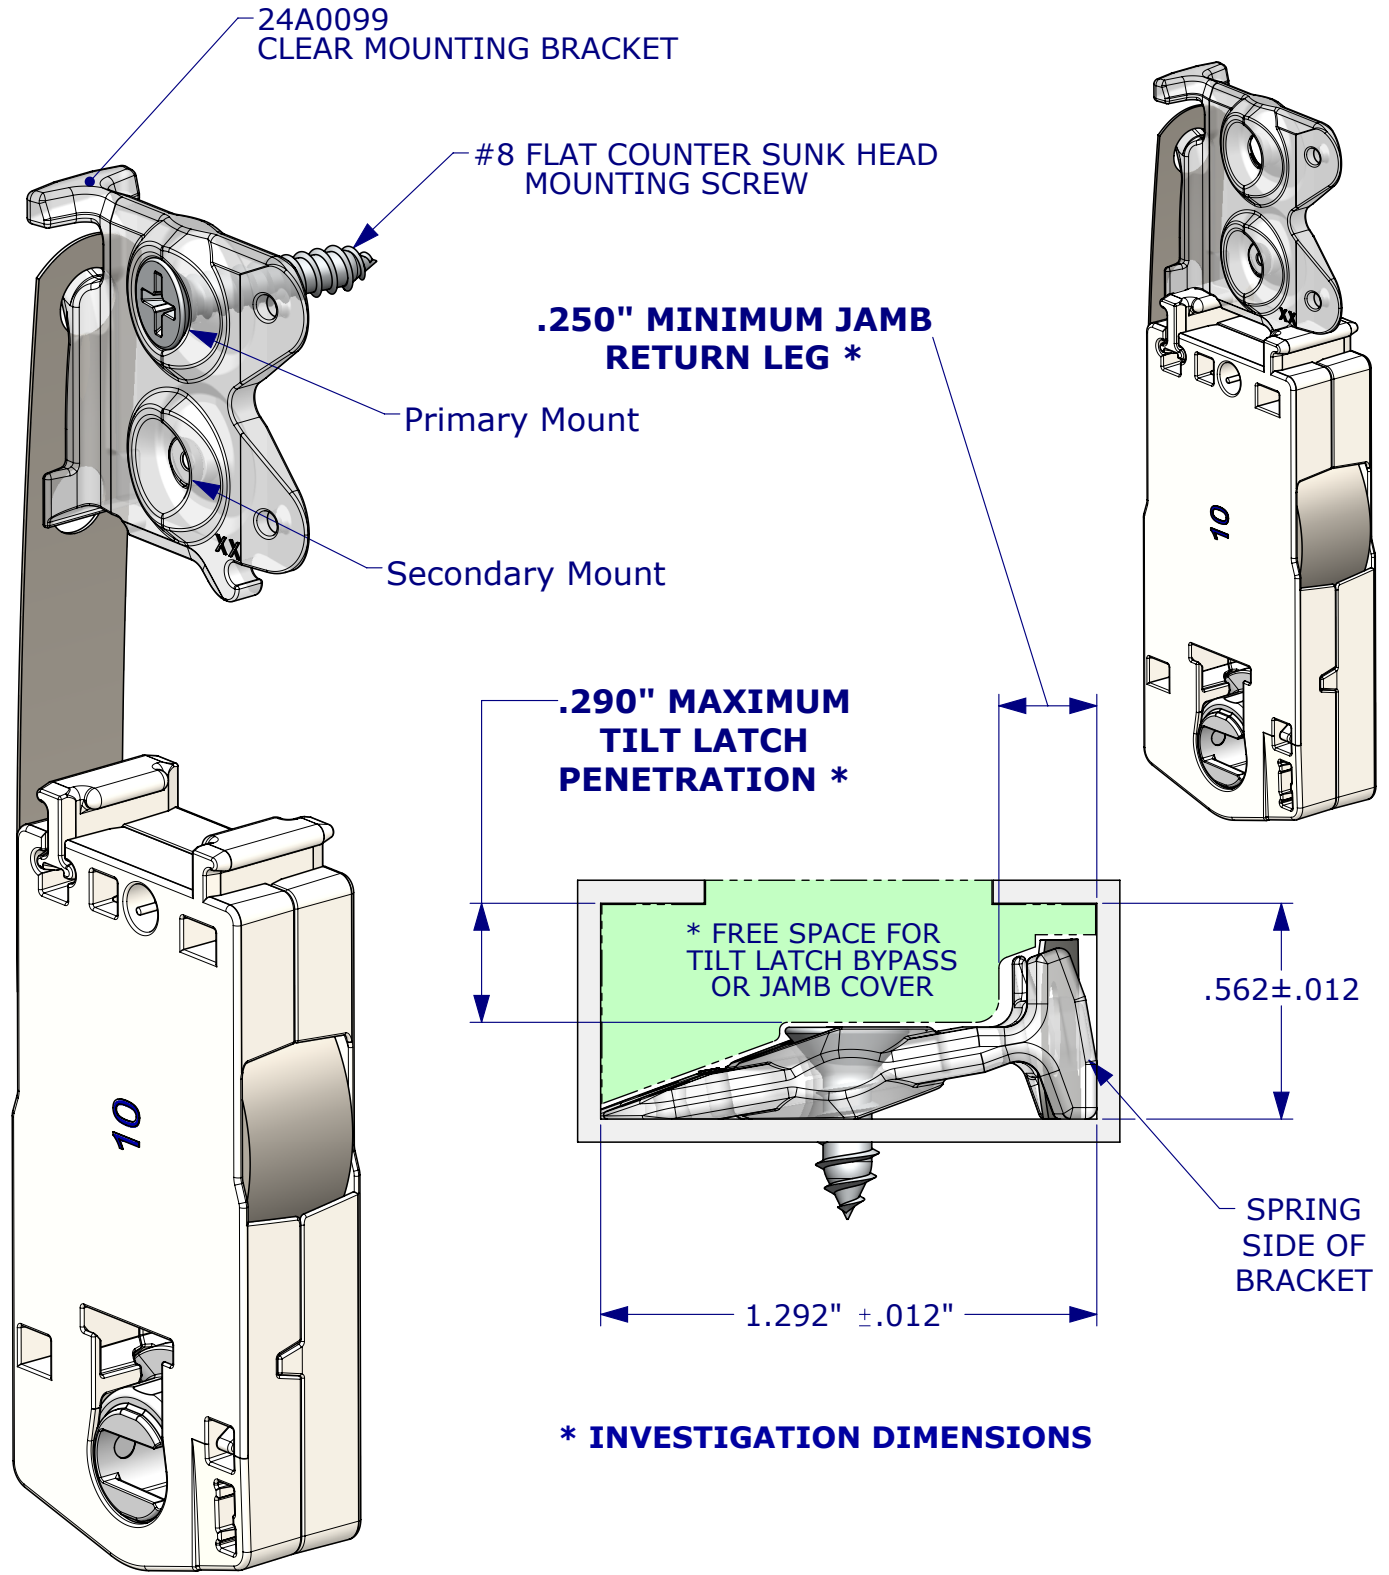

ROLLER TILT[®] ELITE™
 (24A0099) Mounting Bracket

.562-060

Design Recommendations
 For .562 x 1.292
 Jamb Pocket

*** INVESTIGATION DIMENSIONS**

Contact Caldwell for balance selection assistance.