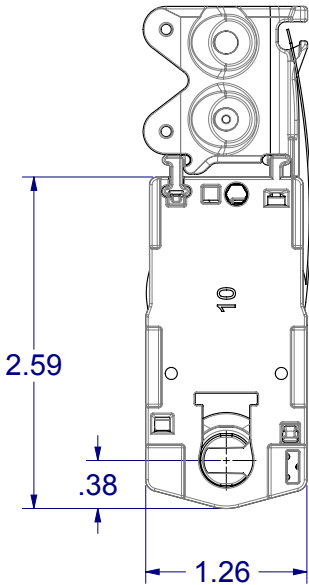

# ROLLER TILT® ELITE™ 625 Cartridge

*As Shipped*

co\_24C0020 RT625 Cartridge Sht. 1 of 1 8/7/2019

**Single**

**Double**

**Triple**

**Quad**