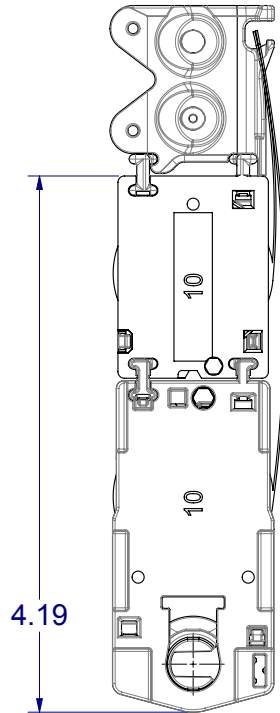

# ROLLER TILT® ELITE™ 625 Cartridge

*As Shipped*

co\_24C0020 RT625 Cartridge Sht. 1 of 1 8/7/2019

**Single**

**Double**

**Triple**

**Quad**