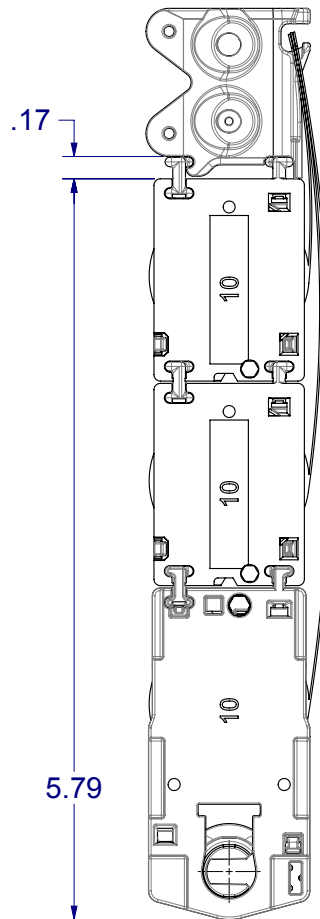

# ROLLER TILT® ELITE™ 625 Cartridge

*As Shipped*

co\_24C0020 RT625 Cartridge Sht. 1 of 1 8/7/2019

**Single**

**Double**

**Triple**

**Quad**