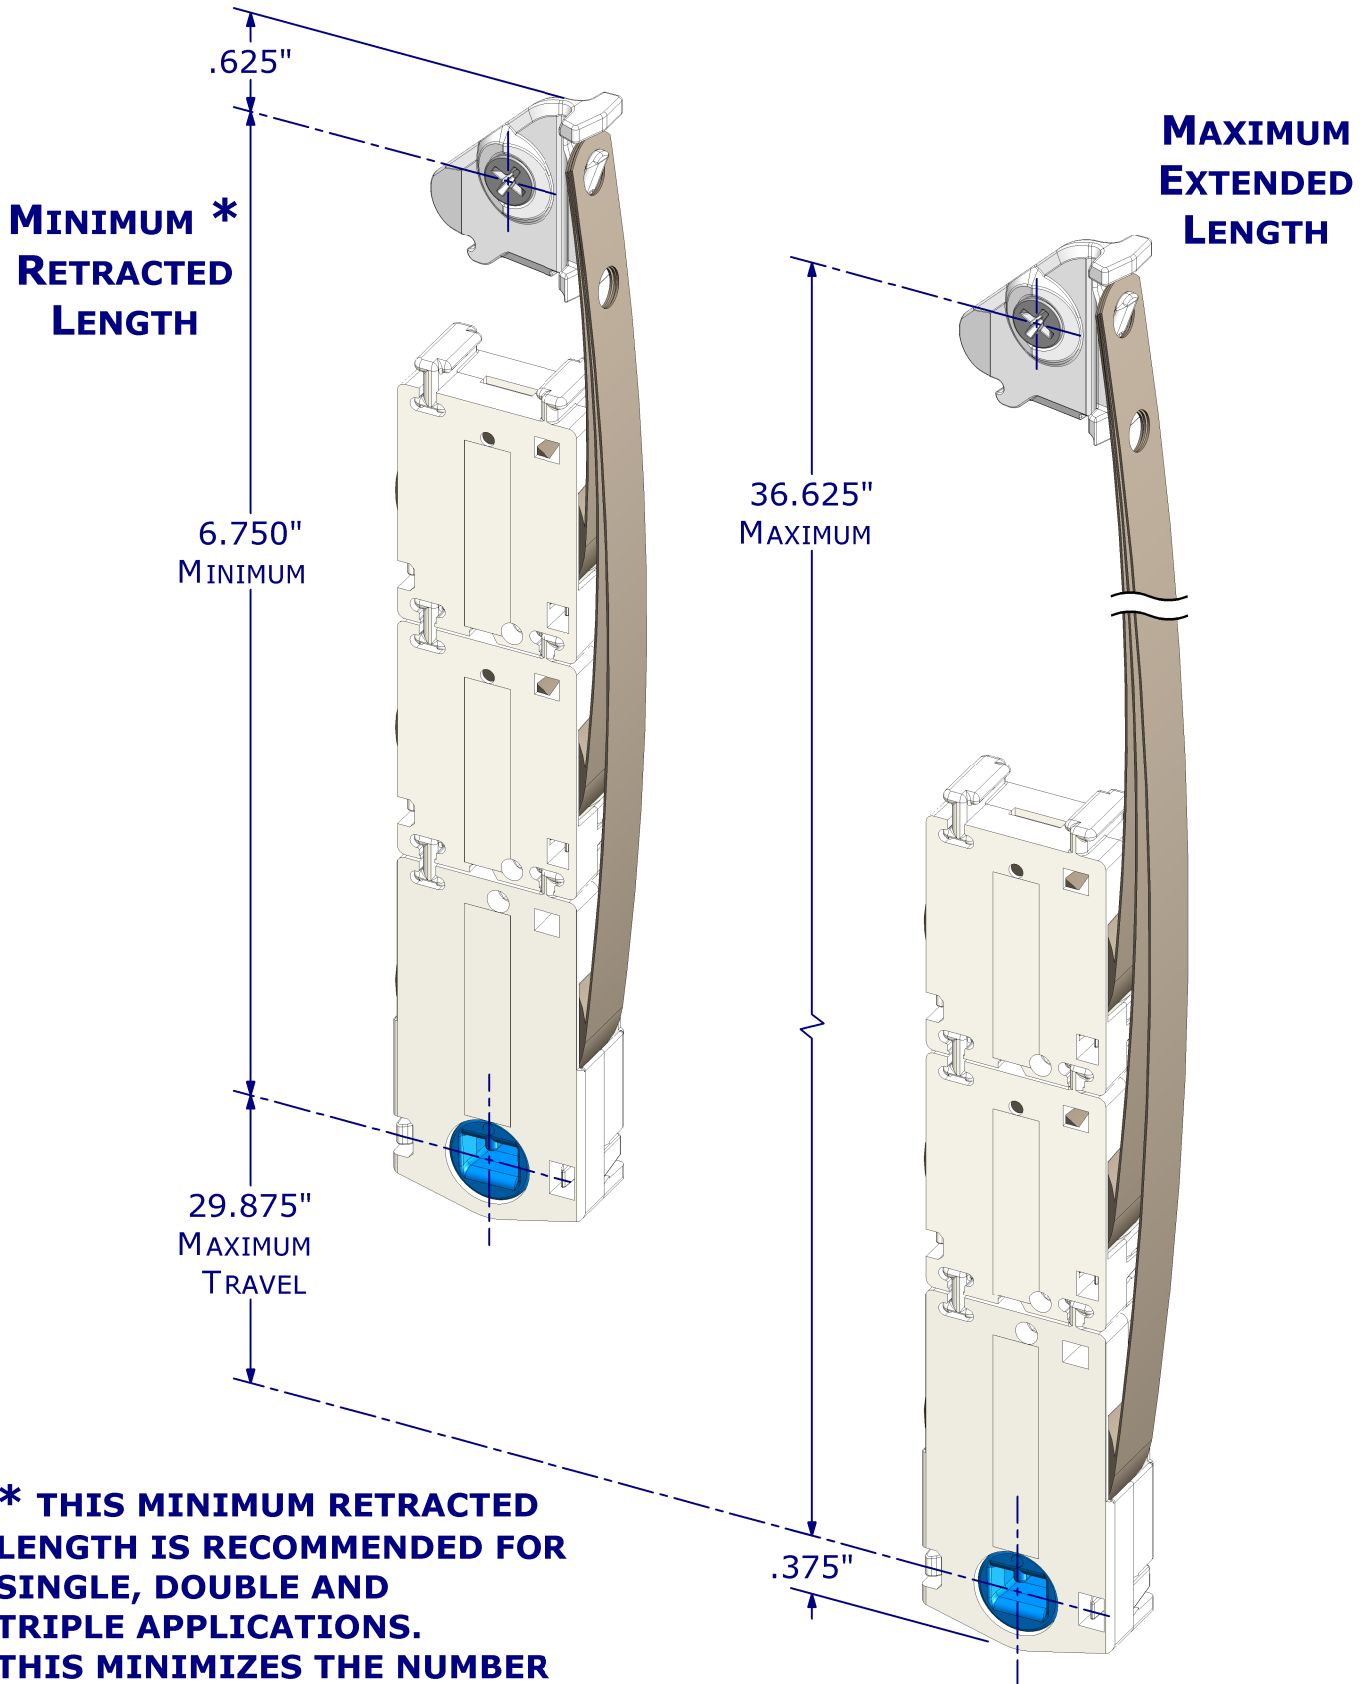

ROLLER TILT® 562/625 - Travel Characteristics (24A13) Mounting Bracket

SINGLE CASE

ROLLER TILT[®] 562/625 - Travel Characteristics (24A13) Mounting Bracket

DOUBLE (2) CASE

ROLLER TILT® 562/625 - Travel Characteristics (24A13) Mounting Bracket

TRIPLE (3) CASE

*** THIS MINIMUM RETRACTED LENGTH IS RECOMMENDED FOR SINGLE, DOUBLE AND TRIPLE APPLICATIONS. THIS MINIMIZES THE NUMBER OF MOUNTING LOCATIONS.**