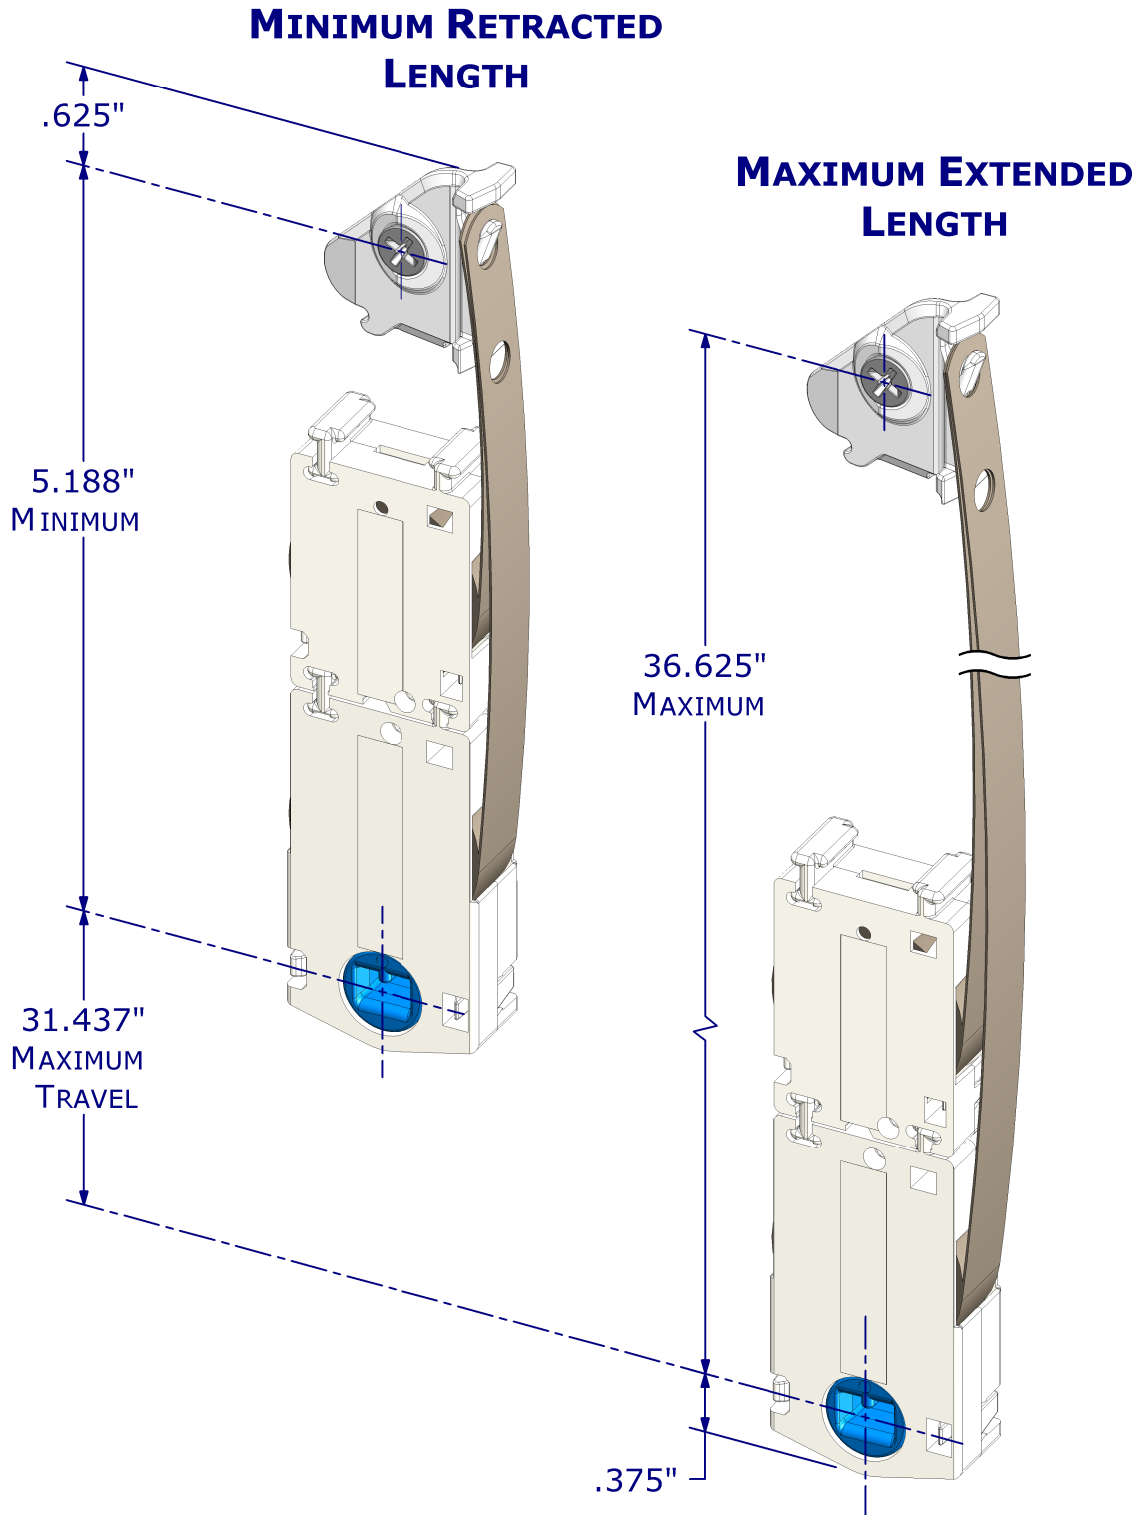

ROLLER TILT® 562/625 - Travel Characteristics (24A13) Mounting Bracket

SINGLE CASE

ROLLER TILT[®] 562/625 - Travel Characteristics (24A13) Mounting Bracket

DOUBLE (2) CASE

ROLLER TILT® 562/625 - Travel Characteristics (24A13) Mounting Bracket

TRIPLE (3) CASE

*** THIS MINIMUM RETRACTED LENGTH IS RECOMMENDED FOR SINGLE, DOUBLE AND TRIPLE APPLICATIONS. THIS MINIMIZES THE NUMBER OF MOUNTING LOCATIONS.**