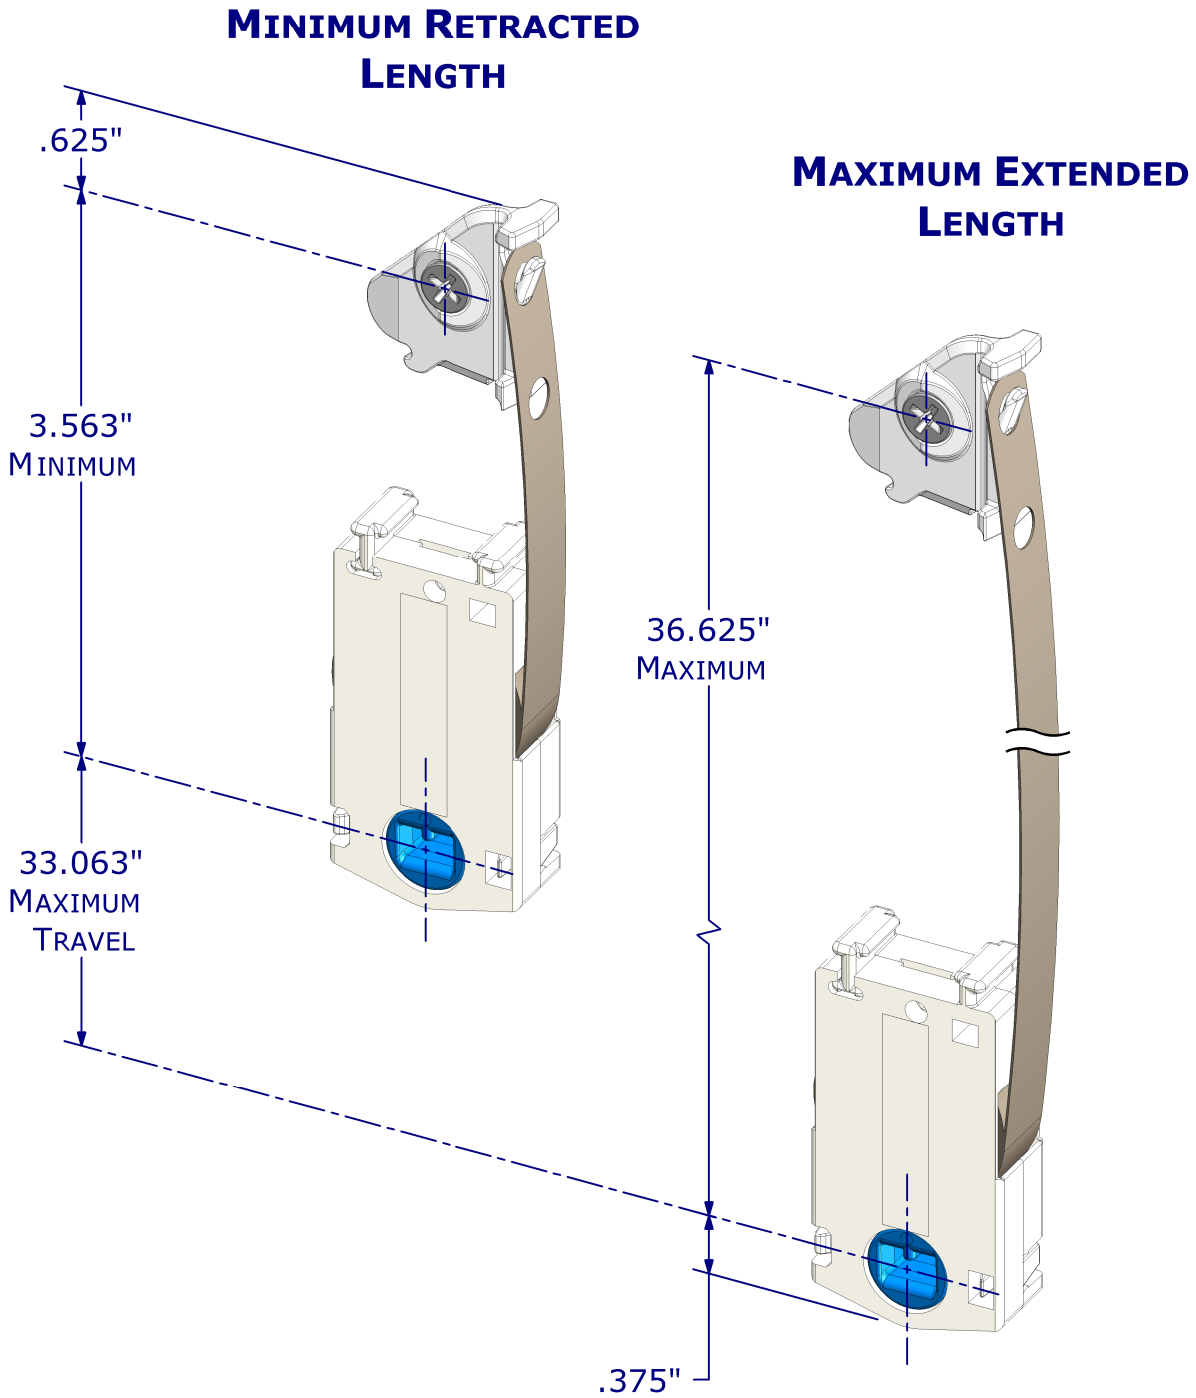

ROLLER TILT® 562/625 - Travel Characteristics (24A13) Mounting Bracket

SINGLE CASE

ROLLER TILT[®] 562/625 - Travel Characteristics (24A13) Mounting Bracket

DOUBLE (2) CASE

ROLLER TILT® 562/625 - Travel Characteristics (24A13) Mounting Bracket

TRIPLE (3) CASE

*** THIS MINIMUM RETRACTED LENGTH IS RECOMMENDED FOR SINGLE, DOUBLE AND TRIPLE APPLICATIONS. THIS MINIMIZES THE NUMBER OF MOUNTING LOCATIONS.**