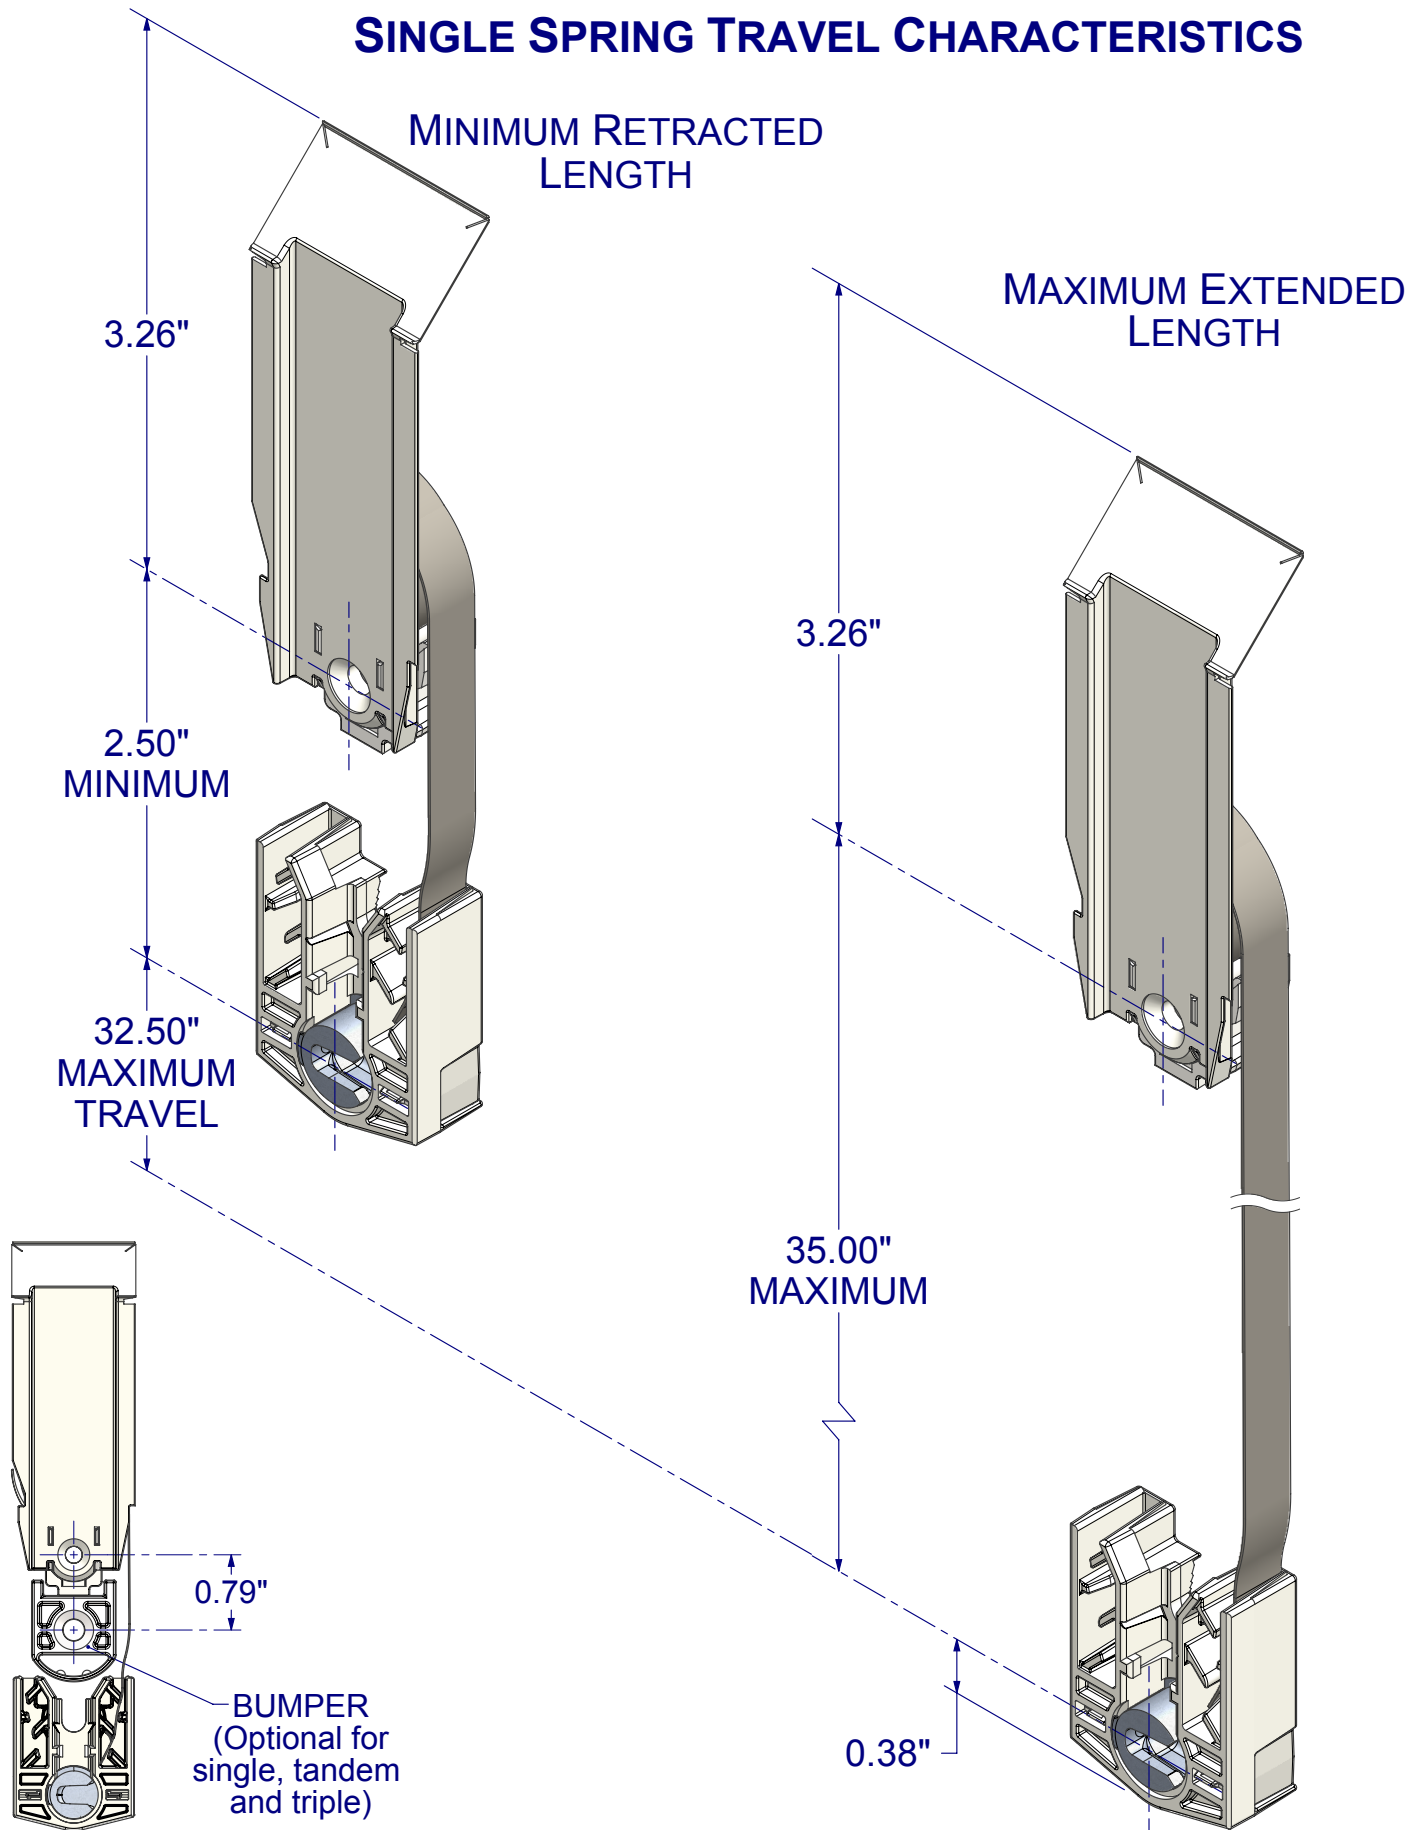

# QUICKTILT® - EGRESS (3/8" springs)

Travel Characteristics (with 24B32 or Equivalent Carrier)