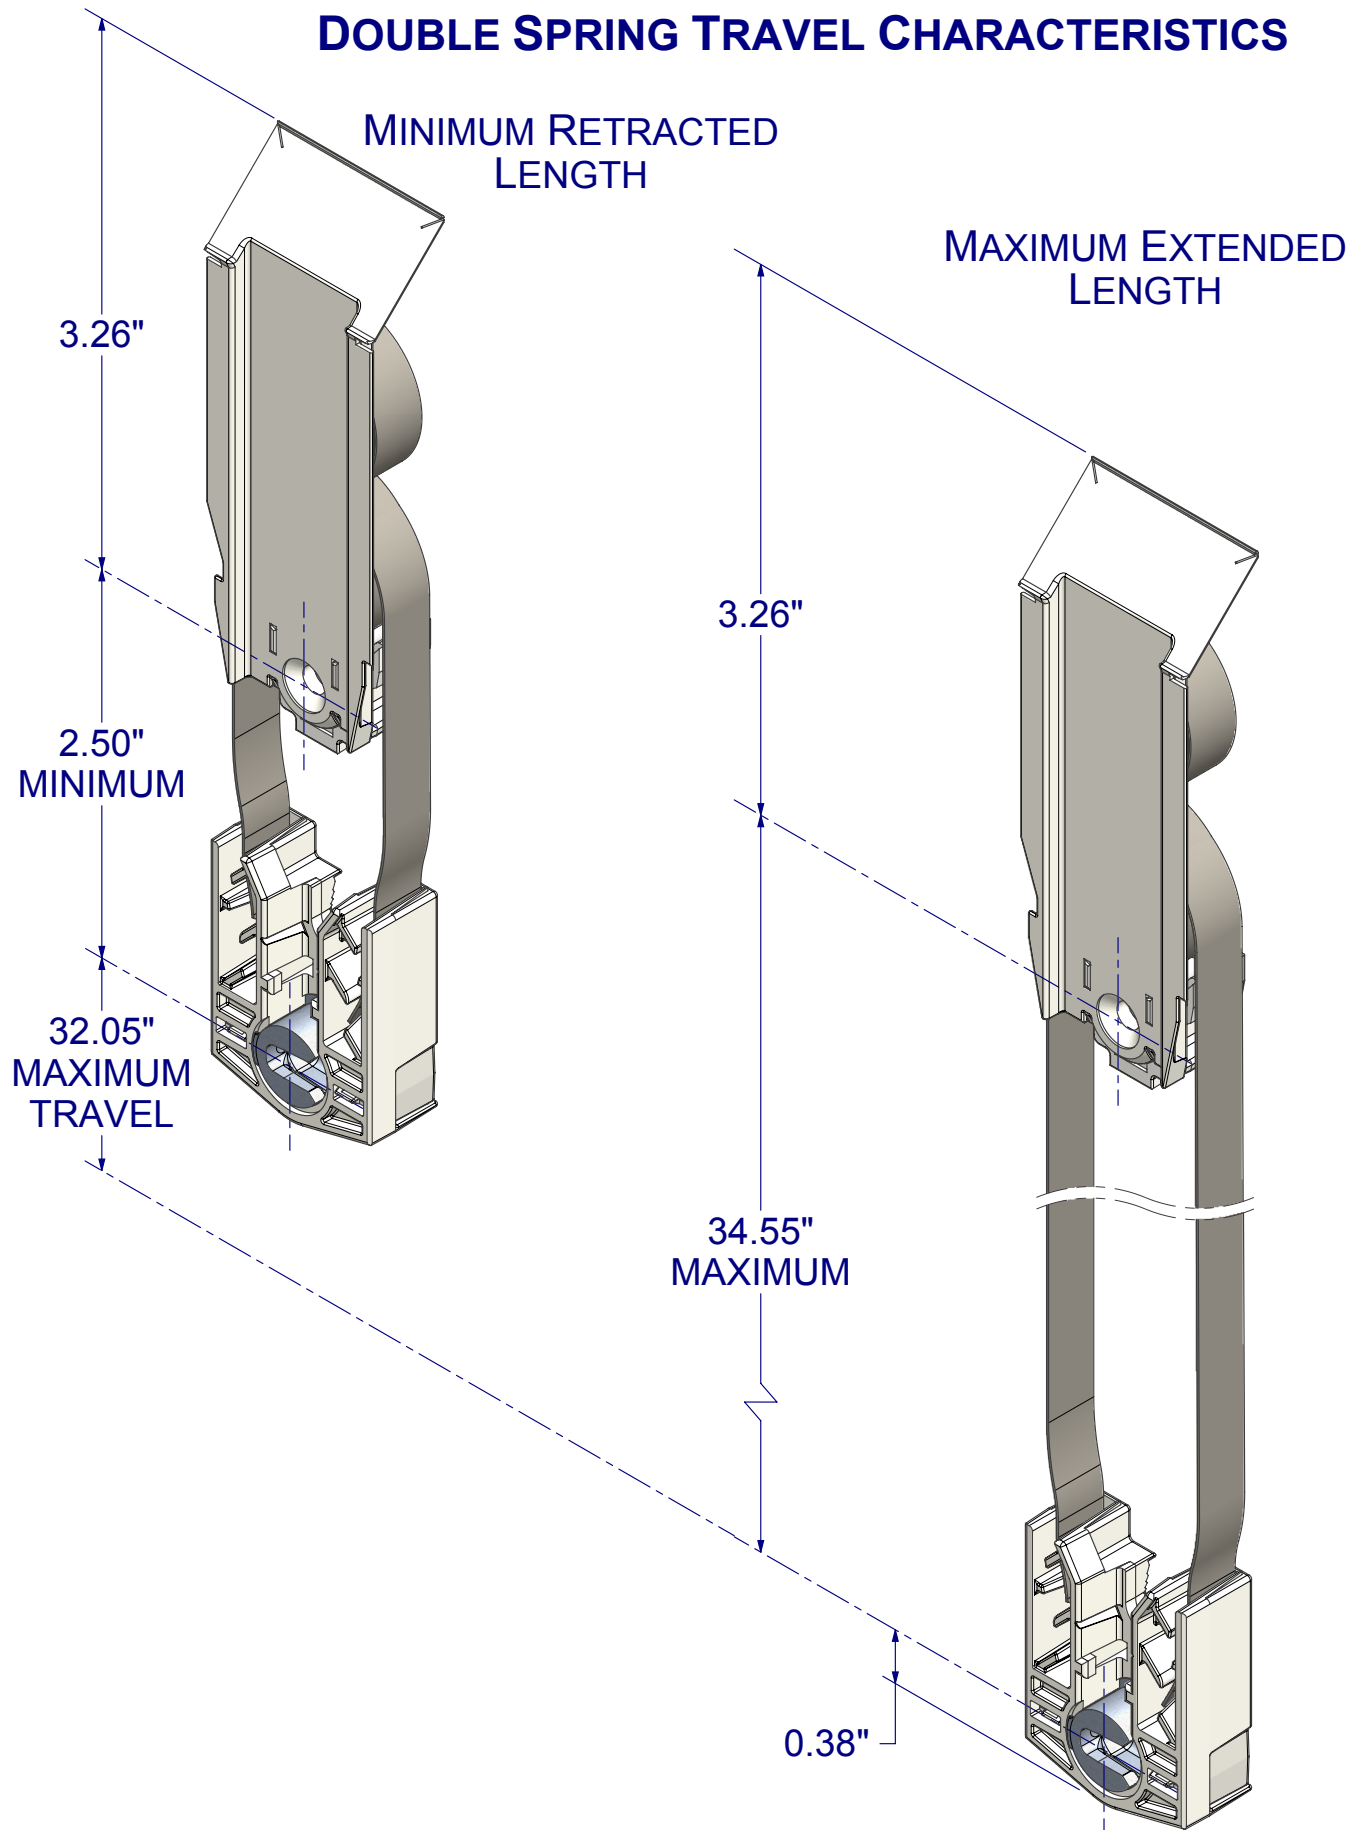

# QUICKTILT® - EGRESS (3/8" springs)

Travel Characteristics (with 24B32 or Equivalent Carrier)

## DOUBLE SPRING TRAVEL CHARACTERISTICS