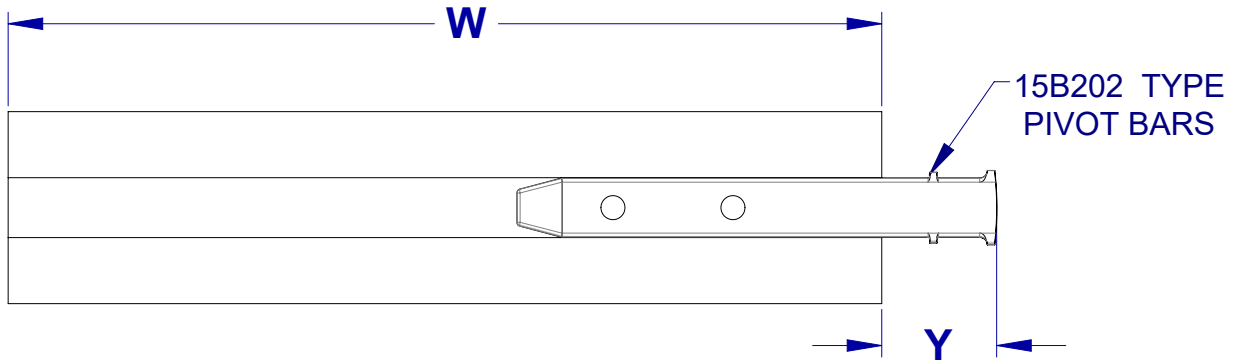

# PRODIGY™

Pivot Bar Extension, (20B0034)

**Y** = PIVOT BAR EXTENSION  
**J** = FRAME WIDTH  
**W** = SASH WIDTH

$$Y = \frac{J - W - .52"}{2}$$

**CARRIER ASSEMBLY**  
20B0034 (.562"x1.292")

CSL-00096\_r0 Sht. 1 of 1 5/23/2023