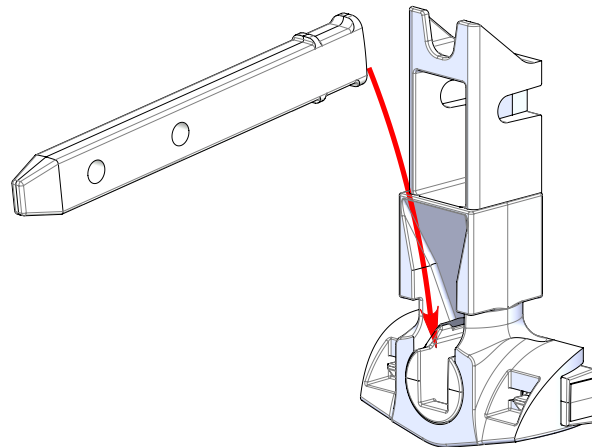

# PRODIGY™

Pivot Bar Extension, (20B0034)

**Y** = PIVOT BAR EXTENSION  
**J** = FRAME WIDTH  
**W** = SASH WIDTH

$$Y = \frac{J - W - .52"}{2}$$

**CARRIER ASSEMBLY**  
20B0034 (.562"x1.292")

CSL-00096\_r0 Sht. 1 of 1 5/23/2023