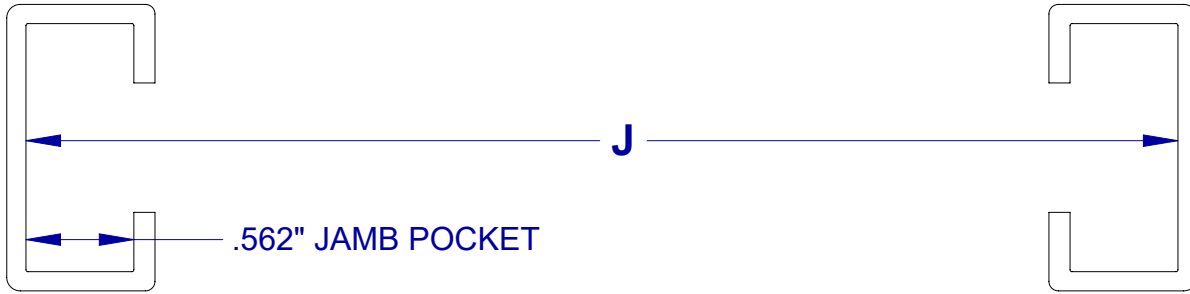

# PRODIGY™

Pivot Bar Extension, (20B0034)

**Y** = PIVOT BAR EXTENSION  
**J** = FRAME WIDTH  
**W** = SASH WIDTH

$$Y = \frac{J - W - .52"}{2}$$

**CARRIER ASSEMBLY**  
20B0034 (.562"x1.292")

CSL-00096\_r0 Sht. 1 of 1 5/23/2023