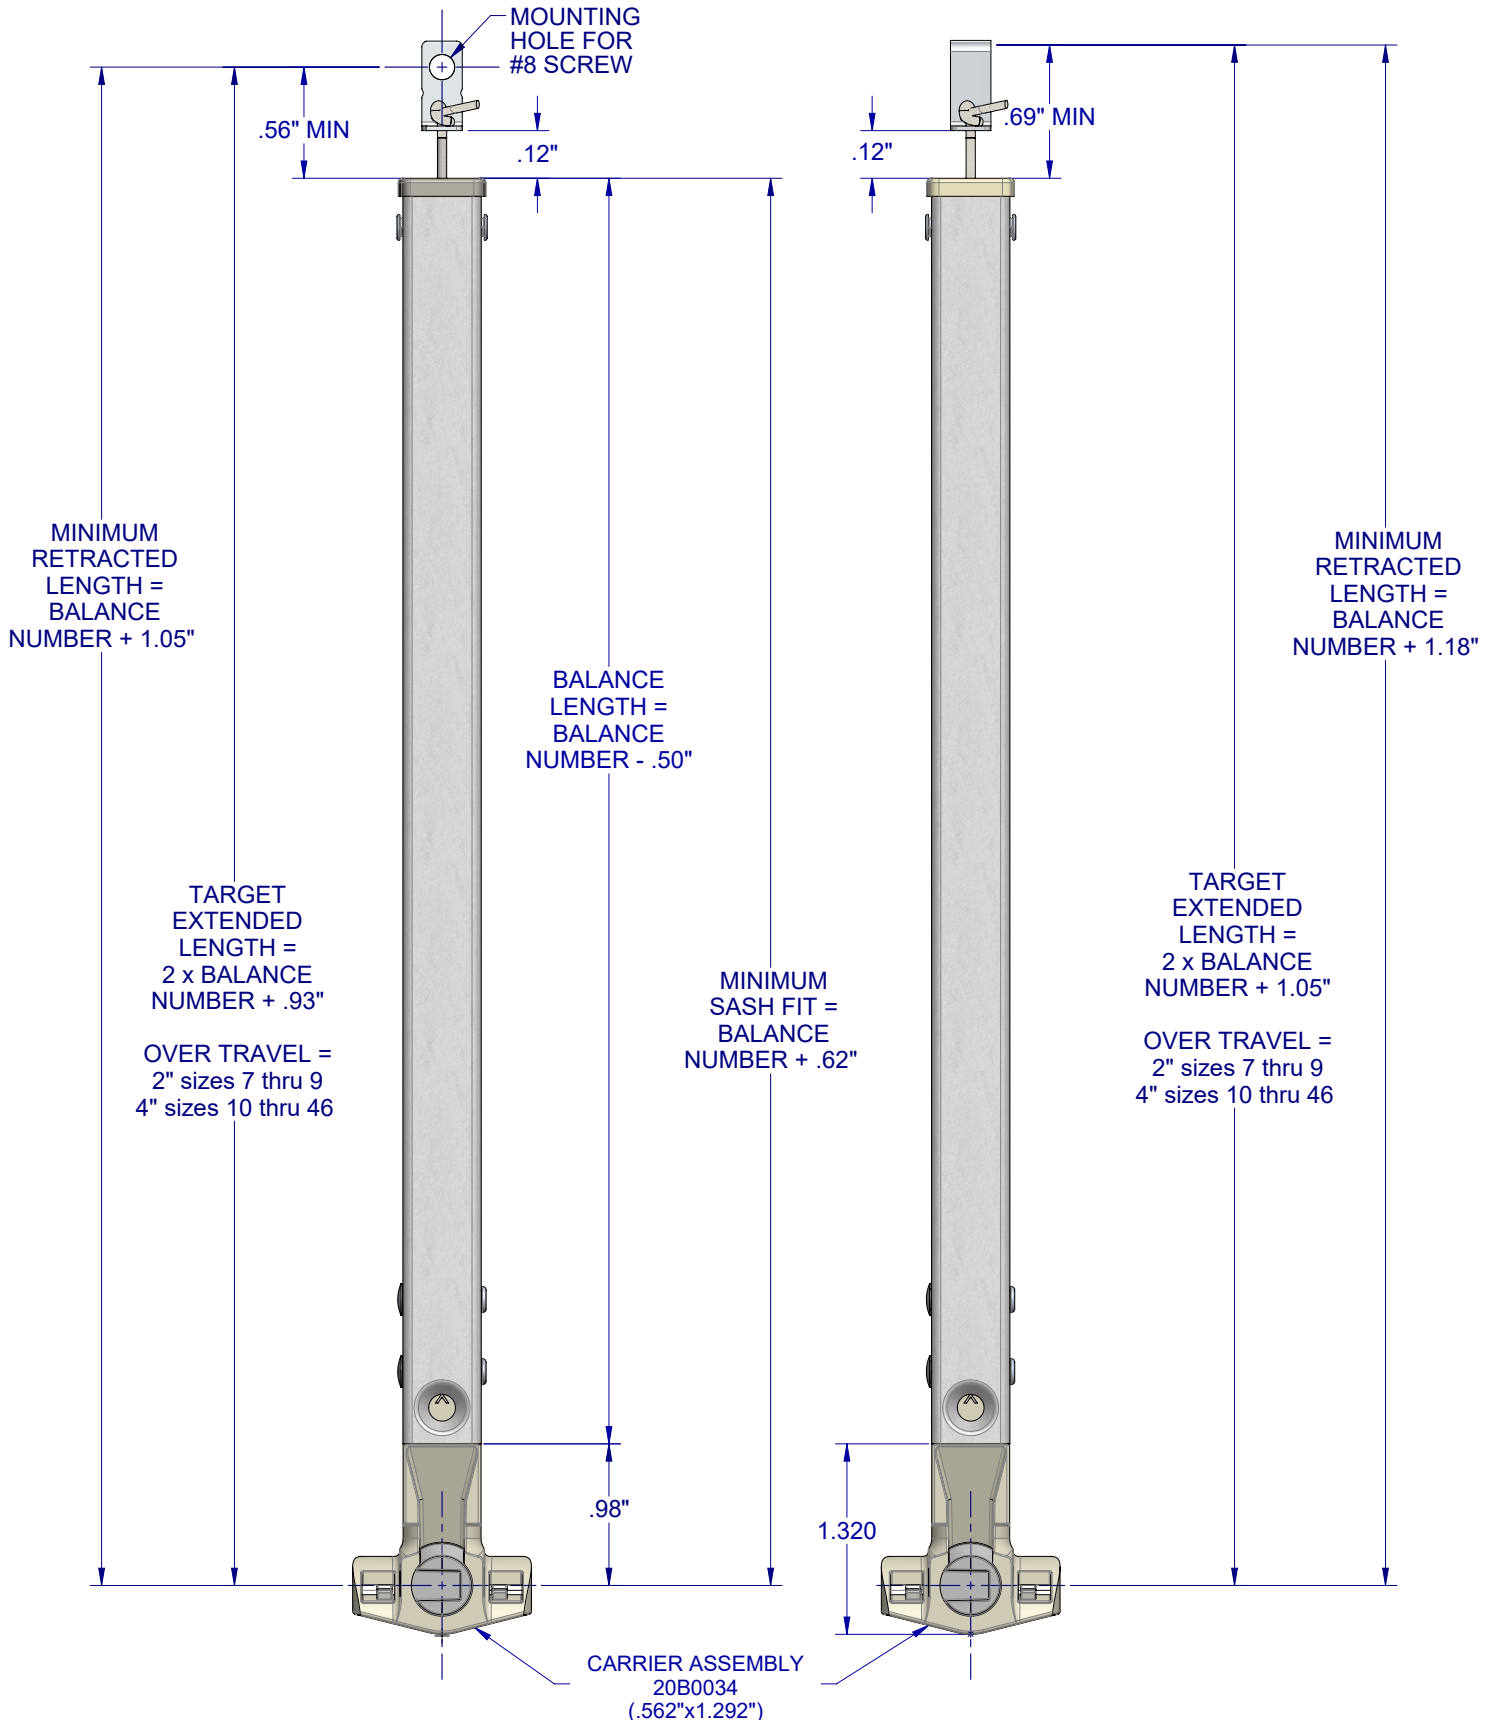

PRODIGY™

Balance Travel Characteristics, (20B0034)

SCREW MOUNT

HOOK MOUNT

CSL-00095_r0 Sht. 1 of 1 5/3/2023