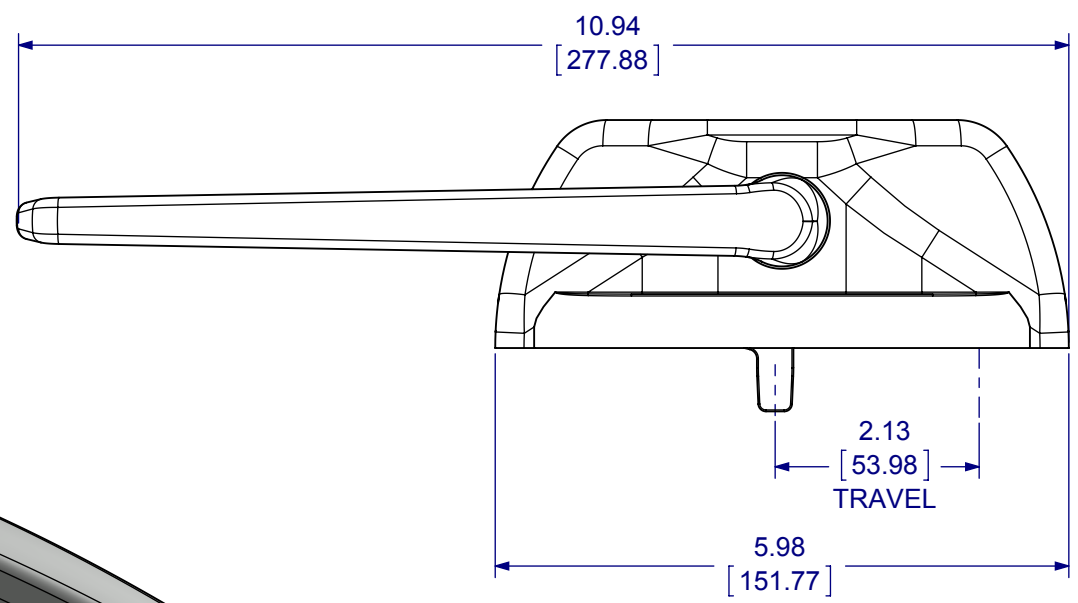

OMNI DRIVE™ Handle Assembly

(43C0002002 Extended Handle Assembly)

Finish Options	
Part #	Finish
43C0002002D01	Black Powder Coat
43C0002002D05	White Powder Coat

ADVANTAGE™ MANUFACTURING
 A Division of Caldwell Mfg Co
 Phone: (585) 352-3790
 Fax: (585) 352-3792