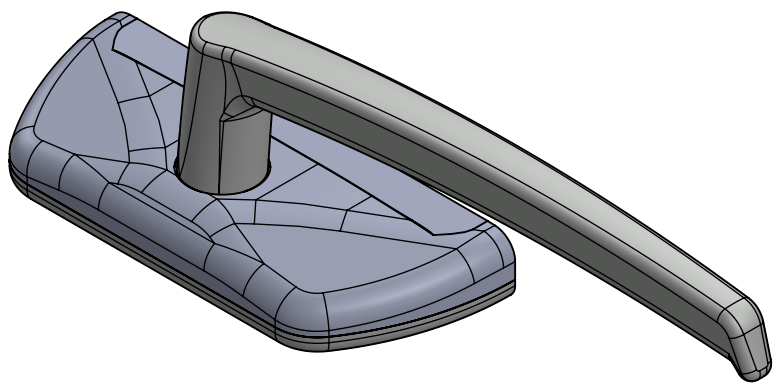

OMNI DRIVE™ Handle Assembly

(43C0002002 Extended Handle Assembly)

Finish Options	
Part #	Finish
43C0002002D01	Black Powder Coat
43C0002002D05	White Powder Coat

ADVANTAGE™ MANUFACTURING
 A Division of Caldwell Mfg Co
 Phone: (585) 352-3790
 Fax: (585) 352-3792