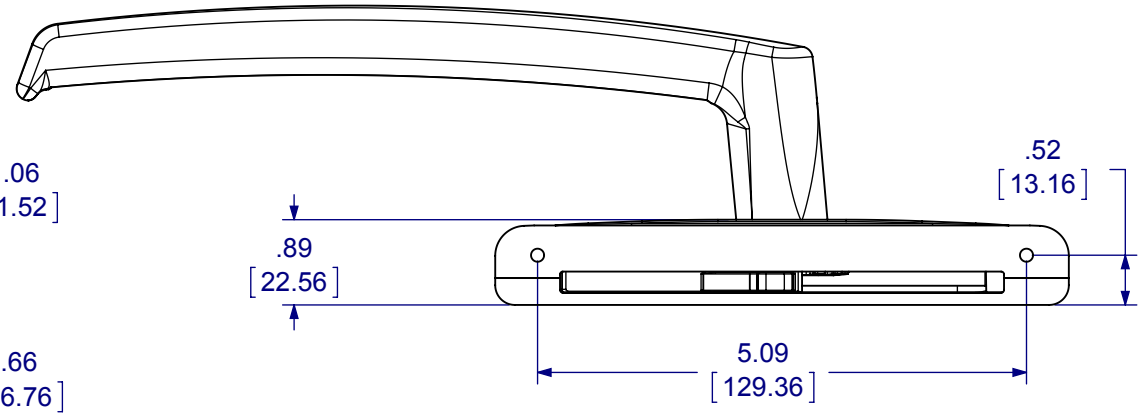

OMNI DRIVE™ Handle Assembly

(43C0002002 Extended Handle Assembly)

Finish Options	
Part #	Finish
43C0002002D01	Black Powder Coat
43C0002002D05	White Powder Coat

ADVANTAGE™ MANUFACTURING
 A Division of Caldwell Mfg Co
 Phone: (585) 352-3790
 Fax: (585) 352-3792