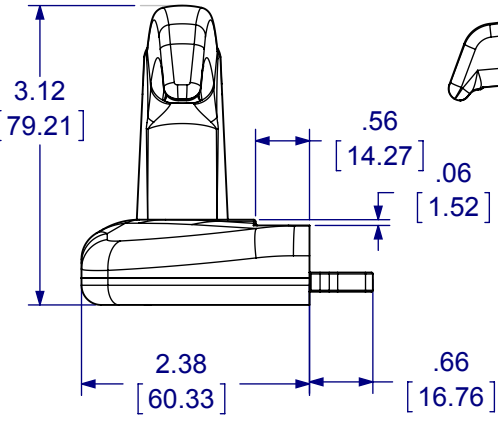

OMNI DRIVE™ Handle Assembly

(43C0002002 Extended Handle Assembly)

Finish Options	
Part #	Finish
43C0002002D01	Black Powder Coat
43C0002002D05	White Powder Coat

ADVANTAGE™ MANUFACTURING
 A Division of Caldwell Mfg Co
 Phone: (585) 352-3790
 Fax: (585) 352-3792