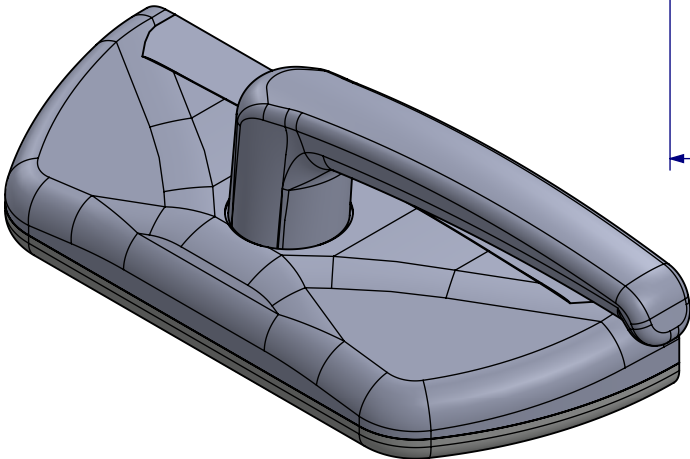

OMNI DRIVE™ Handle Assembly

(43C0002001 Standard Handle Assembly)

Finish Options	
Part #	Finish
43C0002001D01	Black Powder Coat
43C0002001D05	White Powder Coat
43C0002001E01	Satin Nickle Plating
43C0002001E01	Satin Chrome Plating