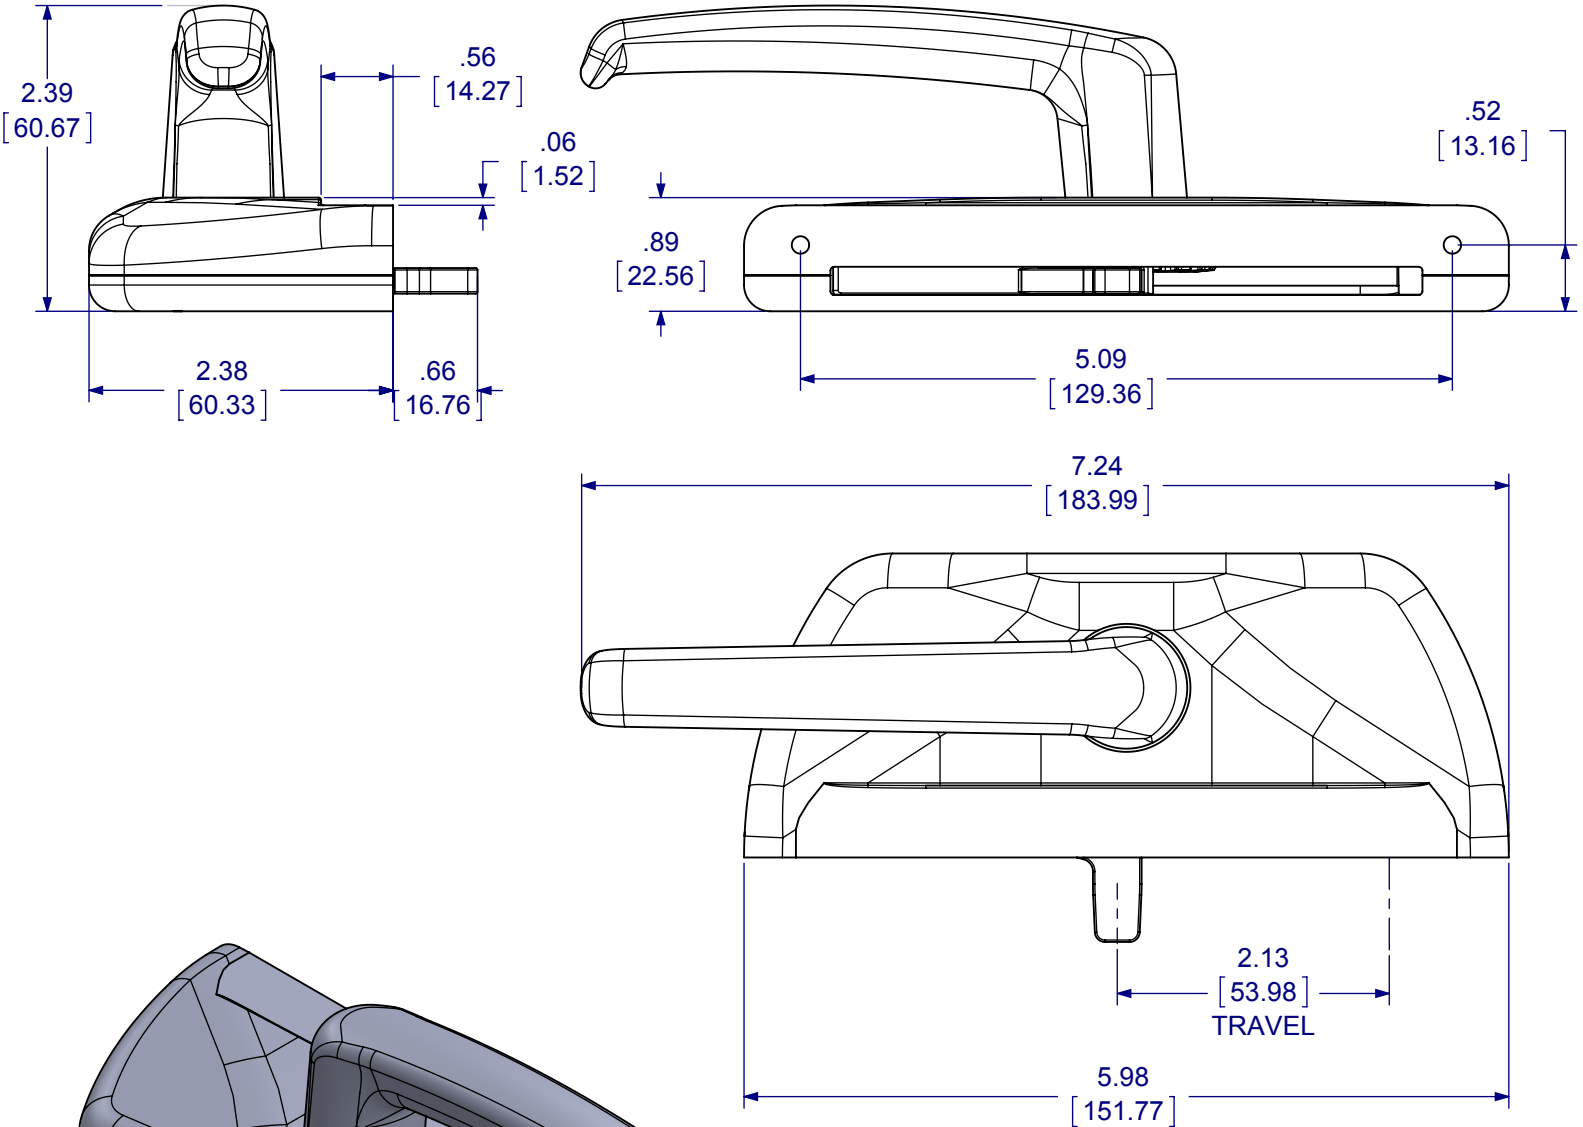

OMNI DRIVE™ Handle Assembly

(43C0002001 Standard Handle Assembly)

Finish Options	
Part #	Finish
43C0002001D01	Black Powder Coat
43C0002001D05	White Powder Coat
43C0002001E01	Satin Nickle Plating
43C0002001E01	Satin Chrome Plating