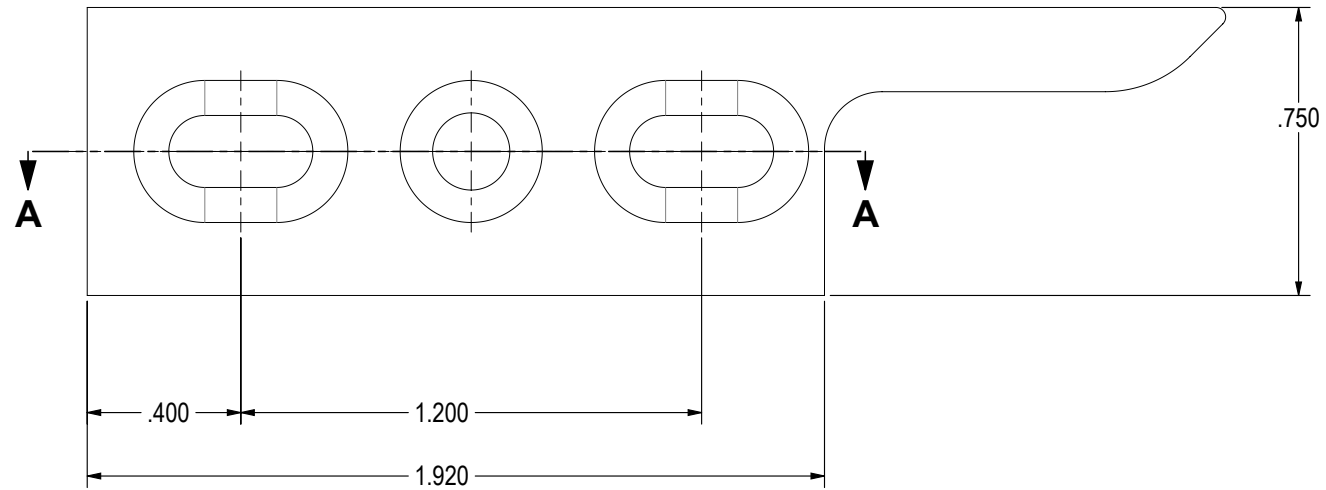

2-in-1 Offset Reversible Keeper  
42D0107

SECTION A-A

RIGHT SIDE

LEFT SIDE

CO\_42D0107 Sht. 1 of 1 10/31/2019