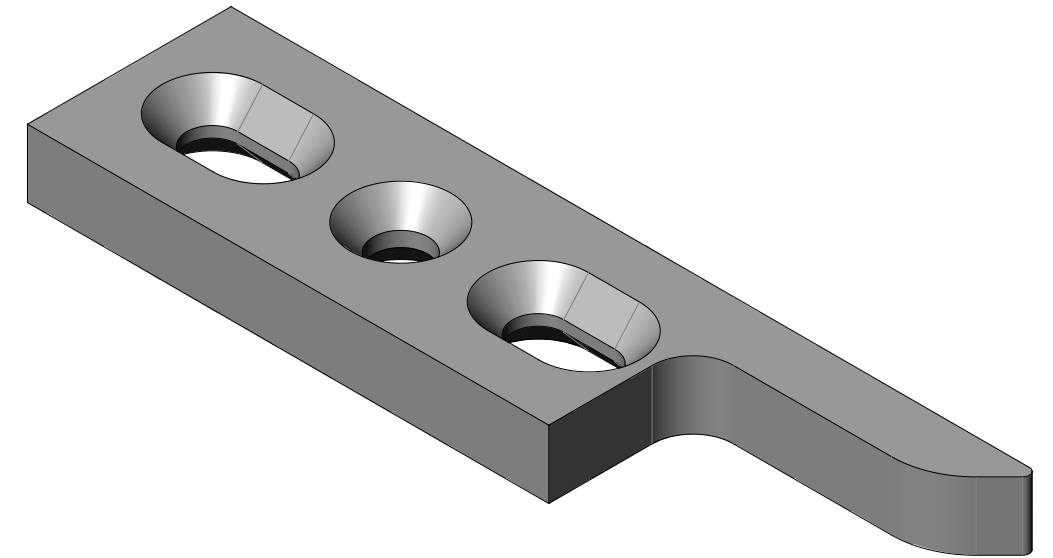

2-in-1 Offset Reversible Keeper  
42D0107

SECTION A-A

RIGHT SIDE

LEFT SIDE

CO\_42D0107 Sht. 1 of 1 10/31/2019