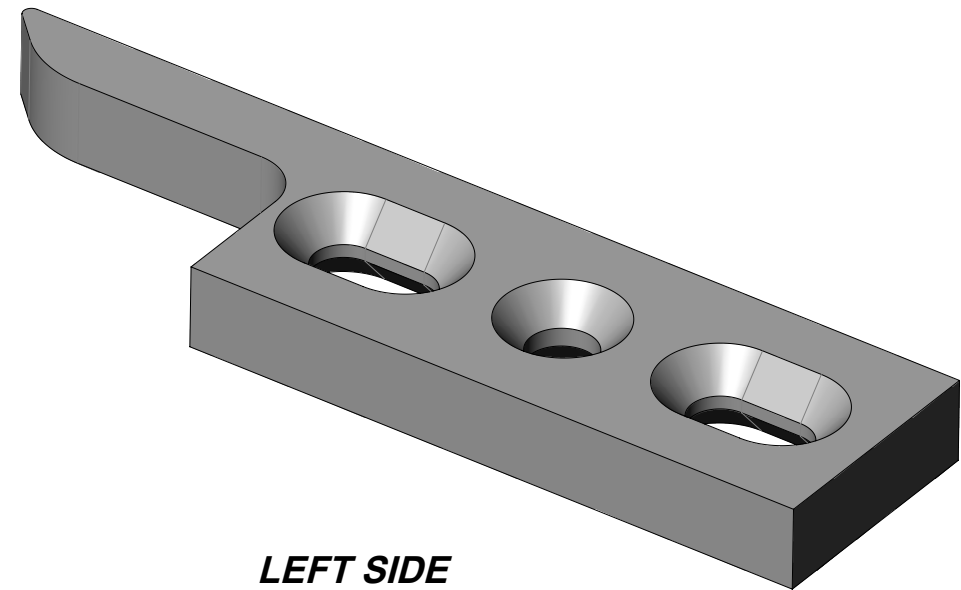

2-in-1 Offset Reversible Keeper  
42D0107

SECTION A-A

RIGHT SIDE

LEFT SIDE

CO\_42D0107 Sht. 1 of 1 10/31/2019