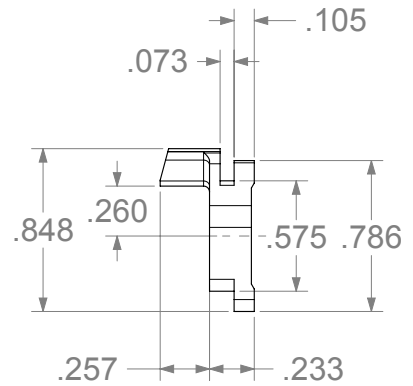

MAGNUM™ Hinges

42D0004 Twist In Adjustable Keeper

Twist to Secure In Frame

Tighten Screws
w/ 1/8" Hex Driver

42D0004 Twist In Adjustable Keeper

42D0004 Twist In Adjustable Keeper

ITEM NO.	PART NUMBER	DESCRIPTION	Screw Out/QTY.
1	42D0004	Twist In Adjustable Keeper	1