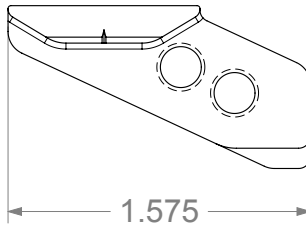

MAGNUM™ Hinges

42D0004 Twist In Adjustable Keeper

Twist to Secure In Frame

Tighten Screws
w/ 1/8" Hex Driver

42D0004 Twist In Adjustable Keeper

42D0004 Twist In Adjustable Keeper

ITEM NO.	PART NUMBER	DESCRIPTION	Screw Out/QTY.
1	42D0004	Twist In Adjustable Keeper	1