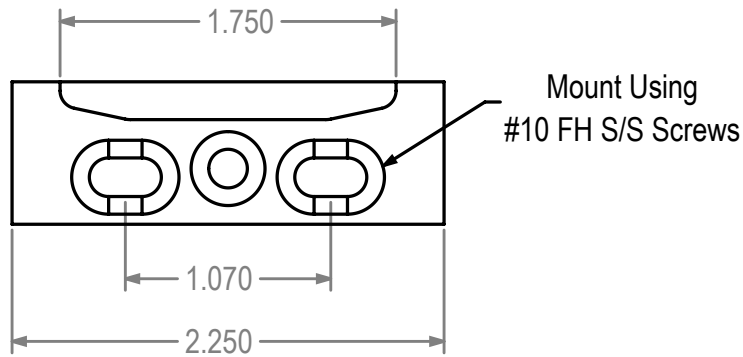

REVISIONS			
REV.#	DESCRIPTION	DATE	BY