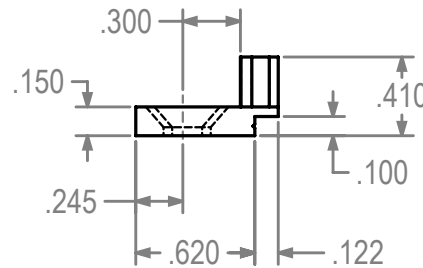

### 1553-003 Keeper for MPL Systems

Dimensions Are For Reference Purposes Only

Solutions That Set New Standards <b>CALDWELL</b> Since 1888				
Manufacturing Company 2605 Manitou Road, Rochester, New York				
TITLE <b>1553-003 Keeper for MPL Systems</b> (ADV)				
THIRD ANGLE PROJECTION 	DRAWN HV	DATE 9/11/14	CHECKED DATE	
APPROVED DATE		APPROVED DATE		REV
A	EX NO	DWG NO <b>1553-003 twc</b>		0
SIZE	SCALE 1:1	SHEET 1 OF 1		