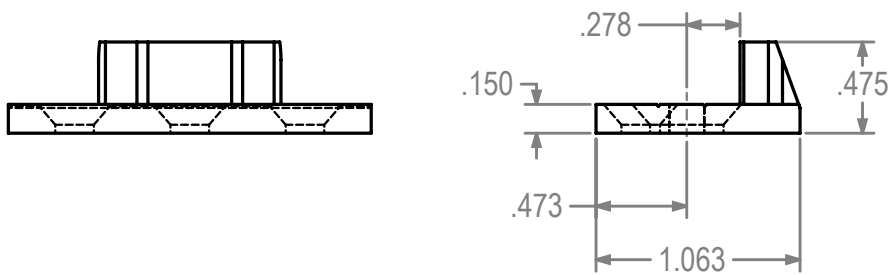

| REVISIONS | | | |
|-----------|-------------|------|----|
| REV.# | DESCRIPTION | DATE | BY |
| | | | |

1367-475 Keeper for MPL Systems

Dimensions Are For Reference Purposes Only

| | | |
|---|-------------------------------|--------------|
| Solutions That Set New Standards CALDWELL Since 1888 | | |
| Manufacturing Company 2605 Manitou Road, Rochester, New York | | |
| TITLE 1367-475 Keeper for MPL Systems (ADV) | | |
| THIRD ANGLE PROJECTION | DRAWN HV DATE 9/11/14 | CHECKED DATE |
| | APPROVED DATE | |
| A EX NO | DWG NO 1367-475 twc | REV 0 |
| SCALE 1:1 | SHEET 1 OF 1 | |