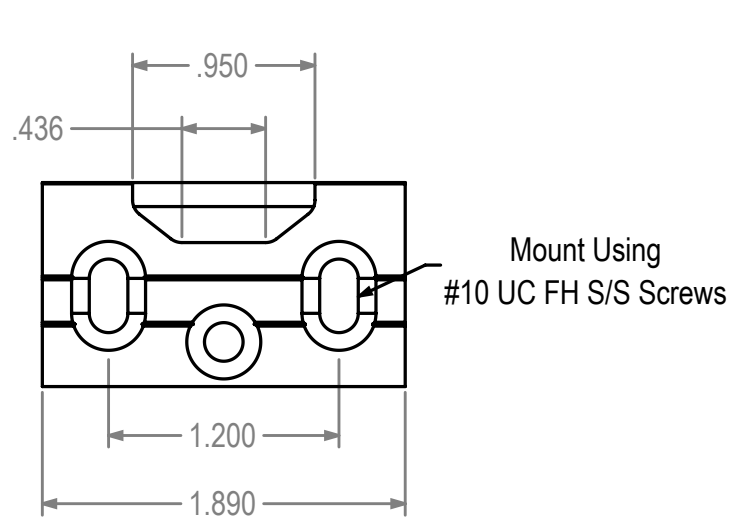

| REVISIONS | | | |
|-----------|-------------|------|----|
| REV.# | DESCRIPTION | DATE | BY |
| | | | |

1367-475 Keeper for MPL Systems

Dimensions Are For Reference Purposes Only

| | | |
|---|-------------------------------|--------------|
| Solutions That Set New Standards CALDWELL Since 1888 | | |
| Manufacturing Company 2605 Manitou Road, Rochester, New York | | |
| TITLE 1367-475 Keeper for MPL Systems (ADV) | | |
| THIRD ANGLE PROJECTION | DRAWN HV DATE 9/11/14 | CHECKED DATE |
| | APPROVED DATE | |
| A EX NO | DWG NO 1367-475 twc | REV 0 |
| SCALE 1:1 | SHEET 1 OF 1 | |