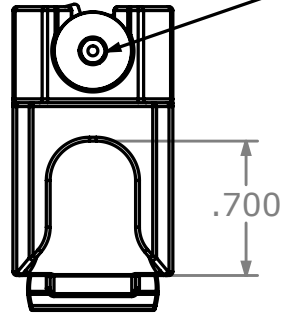

REVISIONS			
REV.#	DESCRIPTION	DATE	BY

Cast Stainless Steel  
w/Black Coating

Secure Using  
Clamp provided

### 1335 Keeper for MPL Systems

Dimensions Are For Reference Purposes Only

Solutions That Set New Standards <b>CALDWELL</b> Since 1888				
Manufacturing Company 2605 Manitou Road, Rochester, New York				
TITLE <b>1335 Keeper for MPL Systems</b> (ADV)				
THIRD ANGLE PROJECTION	DRAWN HV	DATE 9/11/14		
	CHECKED	DATE		
	APPROVED	DATE		
A	EX NO	DWG NO	<b>1335 twc</b>	REV
SIZE				0
SCALE 1:1	SHEET 1 OF 1			