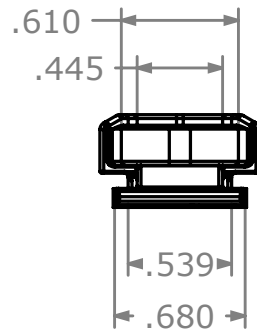

REVISIONS			
REV.#	DESCRIPTION	DATE	BY

Cast Stainless Steel  
w/Black Coating

Secure Using  
Clamp provided

### 1335 Keeper for MPL Systems

Dimensions Are For Reference Purposes Only

Solutions That Set New Standards <b>CALDWELL</b> Since 1888				
Manufacturing Company 2605 Manitou Road, Rochester, New York				
TITLE <b>1335 Keeper for MPL Systems</b> (ADV)				
THIRD ANGLE PROJECTION	DRAWN HV	DATE 9/11/14		
	CHECKED	DATE		
	APPROVED	DATE		
A	EX NO	DWG NO	<b>1335 twc</b>	REV
SIZE				0
SCALE 1:1	SHEET 1 OF 1			