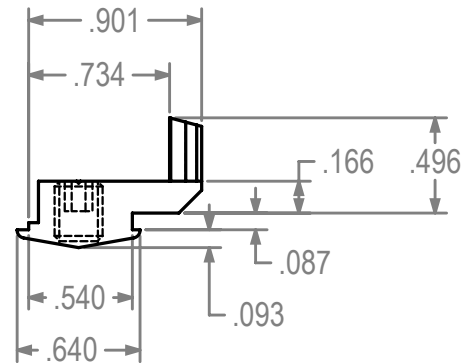

REVISIONS			
REV.#	DESCRIPTION	DATE	BY

1327-330 Keeper for MPL Systems

Dimensions Are For Reference Purposes Only

Solutions That Set New Standards CALDWELL Since 1888				
Manufacturing Company 2605 Manitou Road, Rochester, New York				
TITLE 1327-330 Keeper for MPL Systems (ADV)				
THIRD ANGLE PROJECTION	DRAWN HV	DATE 9/11/14		
	CHECKED	DATE		
	APPROVED	DATE		
A	EX NO	DWG NO	1327-330 twc	REV
SIZE				0
SCALE 1:1		SHEET 1 OF 1		