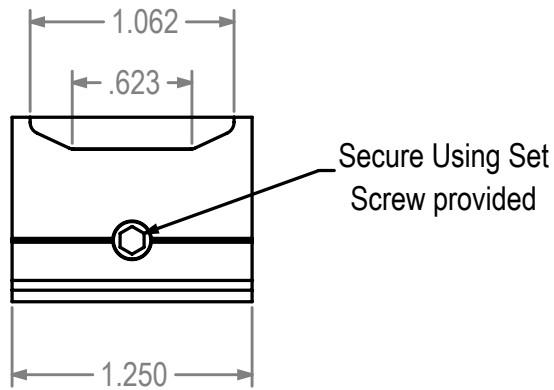

REVISIONS			
REV.#	DESCRIPTION	DATE	BY

1327-330 Keeper for MPL Systems

Dimensions Are For Reference Purposes Only

Solutions That Set New Standards CALDWELL Since 1888				
Manufacturing Company 2605 Manitou Road, Rochester, New York				
TITLE 1327-330 Keeper for MPL Systems (ADV)				
THIRD ANGLE PROJECTION	DRAWN HV	DATE 9/11/14		
	CHECKED	DATE		
	APPROVED	DATE		
A	EX NO	DWG NO	1327-330 twc	REV
SIZE				0
SCALE 1:1		SHEET 1 OF 1		