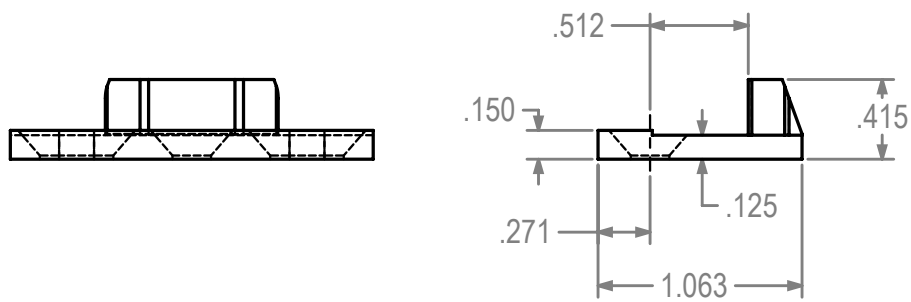

REVISIONS			
REV.#	DESCRIPTION	DATE	BY

1311-415 Keeper for MPL Systems

Dimensions Are For Reference Purposes Only

Solutions That Set New Standards CALDWELL Since 1888		
Manufacturing Company 2605 Manitou Road, Rochester, New York		
TITLE		(ADV)
1311-415 Keeper for MPL Systems		
THIRD ANGLE PROJECTION	DRAWN HV	DATE 9/11/14
	CHECKED	DATE
	APPROVED	DATE
A	EX NO	DWG NO
SIZE		1311-415 twc
SCALE 1:1	SHEET 1 OF 1	REV 0