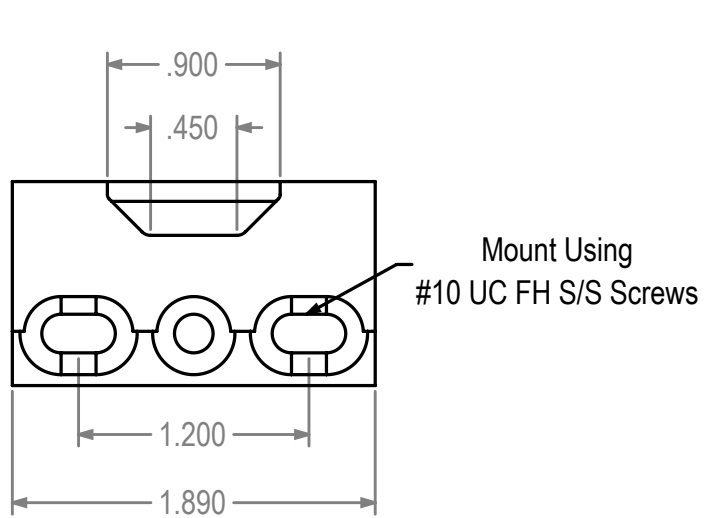

REVISIONS			
REV.#	DESCRIPTION	DATE	BY

1311-415 Keeper for MPL Systems

Dimensions Are For Reference Purposes Only

Solutions That Set New Standards CALDWELL Since 1888		
Manufacturing Company 2605 Manitou Road, Rochester, New York		
TITLE		(ADV)
1311-415 Keeper for MPL Systems		
THIRD ANGLE PROJECTION	DRAWN HV	DATE 9/11/14
	CHECKED	DATE
	APPROVED	DATE
A	EX NO	DWG NO
SIZE		1311-415 twc
SCALE 1:1	SHEET 1 OF 1	REV 0