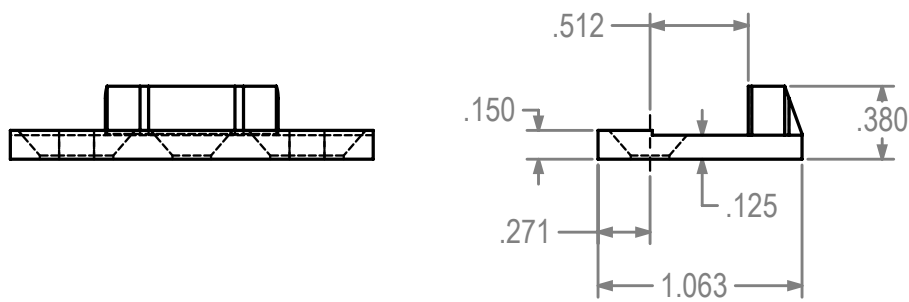

REVISIONS			
REV.#	DESCRIPTION	DATE	BY

1311-380 Keeper for MPL Systems

Dimensions Are For Reference Purposes Only

Solutions That Set New Standards CALDWELL Since 1888		
Manufacturing Company 2605 Manitou Road, Rochester, New York		
TITLE		(ADV)
1311-380 Keeper for MPL Systems		
THIRD ANGLE PROJECTION	DRAWN HV	DATE 9/11/14
	CHECKED	DATE
	APPROVED	DATE
A	EX NO	DWG NO
SIZE		1311-380 twc
SCALE 1:1	SHEET 1 OF 1	REV 0