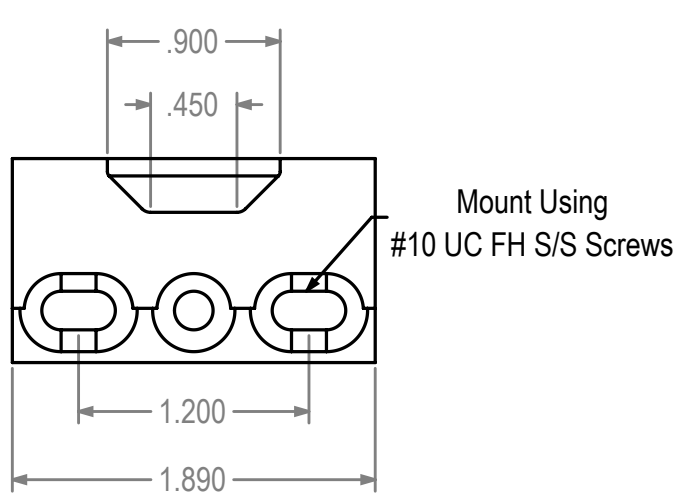

REVISIONS			
REV.#	DESCRIPTION	DATE	BY

1311-380 Keeper for MPL Systems

Dimensions Are For Reference Purposes Only

Solutions That Set New Standards CALDWELL Since 1888		
Manufacturing Company 2605 Manitou Road, Rochester, New York		
TITLE		(ADV)
1311-380 Keeper for MPL Systems		
THIRD ANGLE PROJECTION	DRAWN HV	DATE 9/11/14
	CHECKED	DATE
	APPROVED	DATE
A	EX NO	DWG NO
SIZE		1311-380 twc
SCALE 1:1	SHEET 1 OF 1	REV 0