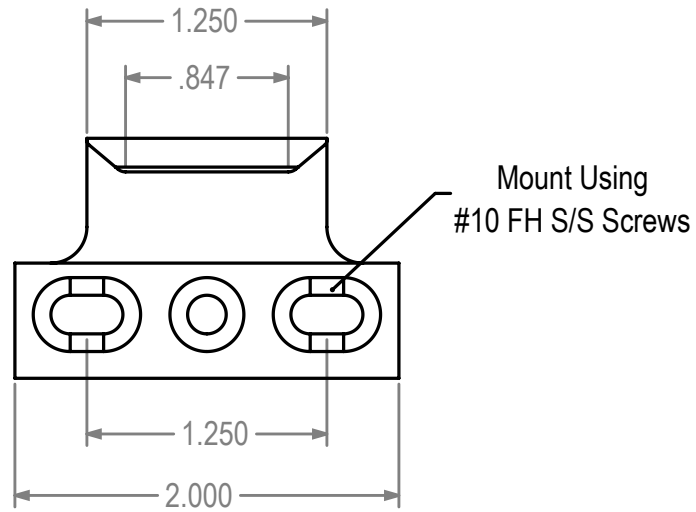

### 1308-300 Keeper for MPL Systems

Dimensions Are For Reference Purposes Only

Solutions That Set New Standards <b>CALDWELL</b> Since 1888		
Manufacturing Company 2605 Manitou Road, Rochester, New York		
TITLE <b>1308-300 Keeper for MPL Systems</b> (ADV)		
THIRD ANGLE PROJECTION	DRAWN HV	DATE 9/11/14
	CHECKED	DATE
	APPROVED	DATE
A	EX NO	DWG NO
SIZE		<b>1308-300 twc</b>
SCALE 1:1	SHEET 1 OF 1	REV 0