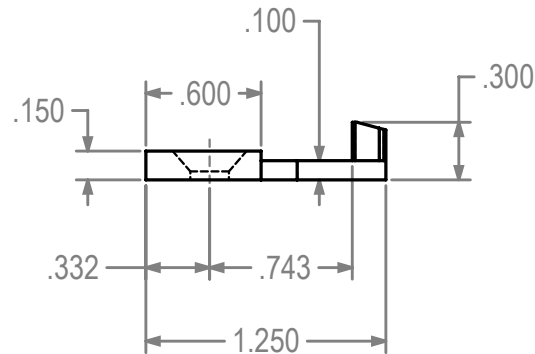

### 1308-300 Keeper for MPL Systems

Dimensions Are For Reference Purposes Only

Solutions That Set New Standards <b>CALDWELL</b> Since 1888		
Manufacturing Company 2605 Manitou Road, Rochester, New York		
TITLE <b>1308-300 Keeper for MPL Systems</b> (ADV)		
THIRD ANGLE PROJECTION	DRAWN HV	DATE 9/11/14
	CHECKED	DATE
	APPROVED	DATE
A	EX NO	DWG NO
SIZE		<b>1308-300 twc</b>
SCALE 1:1	SHEET 1 OF 1	REV 0