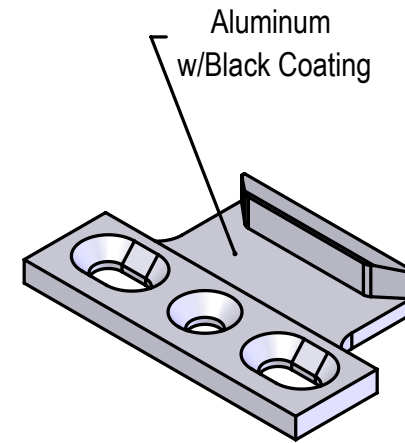

### 1308-300 Keeper for MPL Systems

Dimensions Are For Reference Purposes Only

Solutions That Set New Standards <b>CALDWELL</b> Since 1888		
Manufacturing Company 2605 Manitou Road, Rochester, New York		
TITLE <b>1308-300 Keeper for MPL Systems</b> (ADV)		
THIRD ANGLE PROJECTION	DRAWN HV	DATE 9/11/14
	CHECKED	DATE
	APPROVED	DATE
A	EX NO	DWG NO
SIZE		<b>1308-300 twc</b>
SCALE 1:1	SHEET 1 OF 1	REV 0