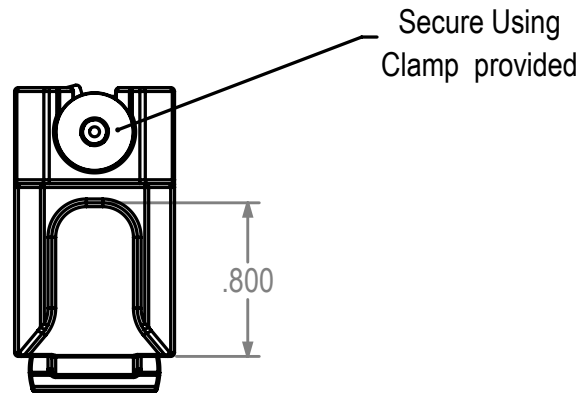

### 1303-305 Keeper for MPL Systems

Dimensions Are For Reference Purposes Only

Solutions That Set New Standards <b>CALDWELL</b> Since 1888		
Manufacturing Company 2605 Manitou Road, Rochester, New York		
TITLE		(ADV)
1303-305 Keeper for MPL Systems		
THIRD ANGLE PROJECTION	DRAWN HV	DATE 9/11/14
	CHECKED	DATE
	APPROVED	DATE
A	EX NO	DWG NO
SIZE		<b>1303-305 twc</b>
SCALE 1:1	SHEET 1 OF 1	REV 0