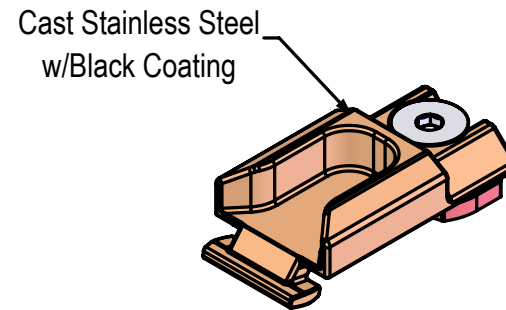

### 1303-305 Keeper for MPL Systems

Dimensions Are For Reference Purposes Only

Solutions That Set New Standards <b>CALDWELL</b> Since 1888		
Manufacturing Company 2605 Manitou Road, Rochester, New York		
TITLE		(ADV)
1303-305 Keeper for MPL Systems		
THIRD ANGLE PROJECTION	DRAWN HV	DATE 9/11/14
	CHECKED	DATE
	APPROVED	DATE
A	EX NO	DWG NO
SIZE		<b>1303-305 twc</b>
SCALE 1:1	SHEET 1 OF 1	REV 0