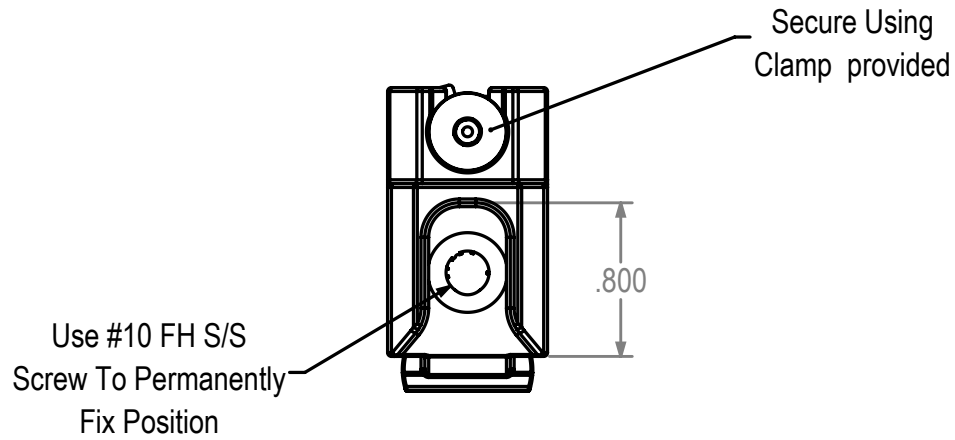

REVISIONS			
REV.#	DESCRIPTION	DATE	BY

1303-305-2 Keeper for MPL Systems

Dimensions Are For Reference Purposes Only

Solutions That Set New Standards CALDWELL Since 1888		
Manufacturing Company 2605 Manitou Road, Rochester, New York		
TITLE 1303-305-2 Keeper for MPL Systems (ADV)		
THIRD ANGLE PROJECTION	DRAWN HV	DATE 9/11/14
	CHECKED	DATE
	APPROVED	DATE
A	EX NO	REV
SIZE	DWG NO 1303-305-2 twc	0
SCALE 1:1	SHEET 1 OF 1	