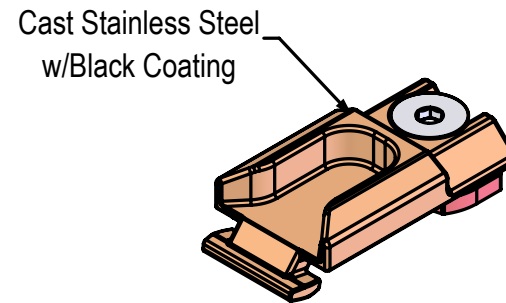

REVISIONS			
REV.#	DESCRIPTION	DATE	BY

1303-260 Keeper for MPL Systems

Dimensions Are For Reference Purposes Only

Solutions That Set New Standards CALDWELL Since 1888		
Manufacturing Company 2605 Manitou Road, Rochester, New York		
TITLE 1303-260 Keeper for MPL Systems (ADV)		
THIRD ANGLE PROJECTION	DRAWN HV	DATE 9/11/14
	CHECKED	DATE
	APPROVED	DATE
A	EX NO	DWG NO
SIZE		1303-260 twc
SCALE 1:1	SHEET 1 OF 1	REV 0