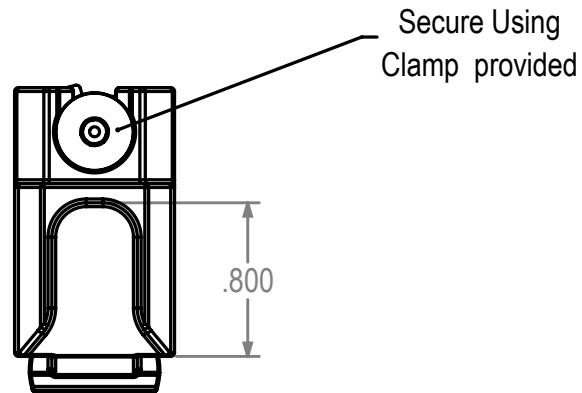

REVISIONS			
REV.#	DESCRIPTION	DATE	BY

1303-260 Keeper for MPL Systems

Dimensions Are For Reference Purposes Only

Solutions That Set New Standards CALDWELL Since 1888		
Manufacturing Company 2605 Manitou Road, Rochester, New York		
TITLE 1303-260 Keeper for MPL Systems (ADV)		
THIRD ANGLE PROJECTION	DRAWN HV	DATE 9/11/14
	CHECKED	DATE
	APPROVED	DATE
A	EX NO	DWG NO
SIZE		1303-260 twc
SCALE 1:1	SHEET 1 OF 1	REV 0