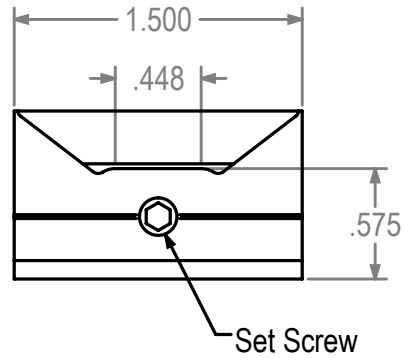

REVISIONS			
REV.#	DESCRIPTION	DATE	BY

**1178 Keeper for MPL Systems**

Dimensions Are For Reference Purposes Only

Solutions That Set New Standards <b>CALDWELL</b> Since 1888		
Manufacturing Company 2605 Manitou Road, Rochester, New York		
TITLE <b>1178 Keeper for MPL Systems</b>		(ADV)
THIRD ANGLE PROJECTION 	DRAWN HV DATE 9/11/14	CHECKED DATE
	APPROVED DATE	
A SIZE	EX NO	DWG NO
		<b>1178 twc</b>
SCALE 1:1	SHEET 1 OF 1	REV 0