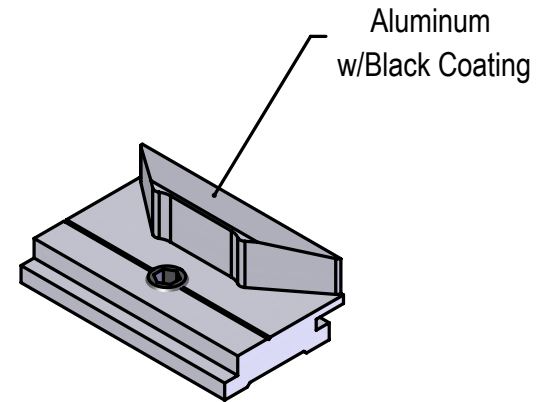

REVISIONS			
REV.#	DESCRIPTION	DATE	BY

**1178 Keeper for MPL Systems**

Dimensions Are For Reference Purposes Only

Solutions That Set New Standards <b>CALDWELL</b> Since 1888		
Manufacturing Company 2605 Manitou Road, Rochester, New York		
TITLE <b>1178 Keeper for MPL Systems</b>		(ADV)
THIRD ANGLE PROJECTION 	DRAWN HV DATE 9/11/14	CHECKED DATE
	APPROVED DATE	
A SIZE	EX NO	DWG NO
		<b>1178 twc</b>
SCALE 1:1	SHEET 1 OF 1	REV 0