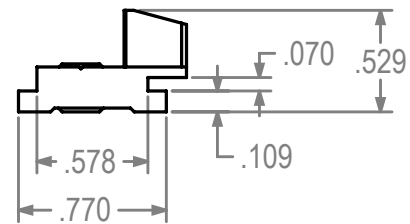

REVISIONS			
REV.#	DESCRIPTION	DATE	BY

**1178 Keeper for MPL Systems**

Dimensions Are For Reference Purposes Only

Solutions That Set New Standards <b>CALDWELL</b> Since 1888		
Manufacturing Company 2605 Manitou Road, Rochester, New York		
TITLE <b>1178 Keeper for MPL Systems</b>		(ADV)
THIRD ANGLE PROJECTION 	DRAWN HV DATE 9/11/14	CHECKED DATE
	APPROVED DATE	
A SIZE	EX NO	DWG NO
		<b>1178 twc</b>
SCALE 1:1	SHEET 1 OF 1	REV 0