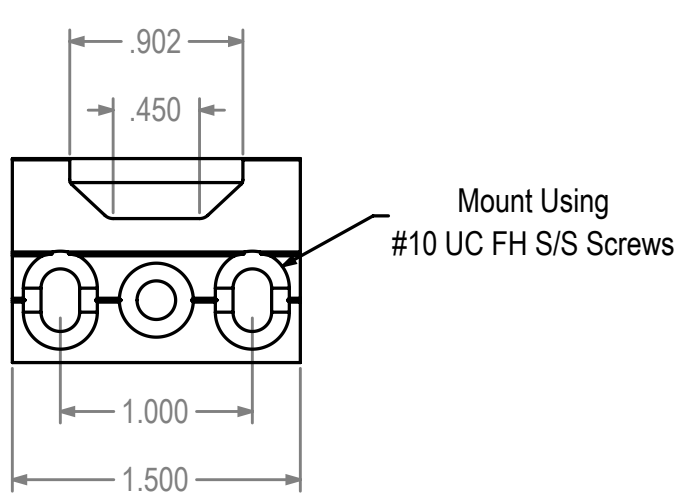

REVISIONS			
REV.#	DESCRIPTION	DATE	BY

**1034 Keeper for MPL Systems**

Dimensions Are For Reference Purposes Only

Solutions That Set New Standards <b>CALDWELL</b> Since 1888		
Manufacturing Company 2605 Manitou Road, Rochester, New York		
TITLE		(ADV)
<b>1034 Keeper for MPL Systems</b>		
THIRD ANGLE PROJECTION	DRAWN HV	DATE 9/9/14
	CHECKED	DATE
	APPROVED	DATE
A	EX NO	DWG NO
SIZE		<b>1034 twc</b>
SCALE 1:1	SHEET 1 OF 1	REV 0