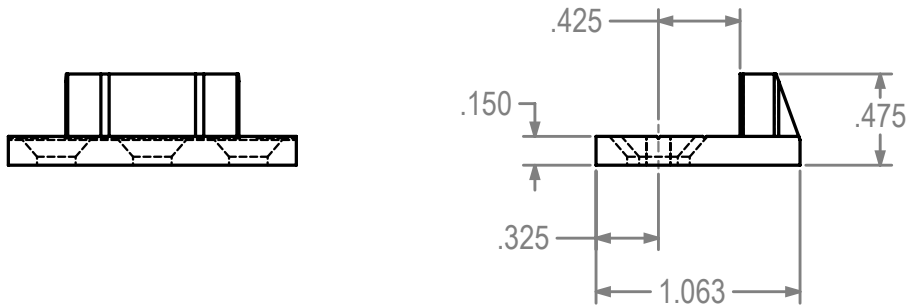

REVISIONS			
REV.#	DESCRIPTION	DATE	BY

**1034 Keeper for MPL Systems**

Dimensions Are For Reference Purposes Only

Solutions That Set New Standards <b>CALDWELL</b> Since 1888		
Manufacturing Company 2605 Manitou Road, Rochester, New York		
TITLE		(ADV)
<b>1034 Keeper for MPL Systems</b>		
THIRD ANGLE PROJECTION	DRAWN HV	DATE 9/9/14
	CHECKED	DATE
	APPROVED	DATE
A	EX NO	DWG NO
SIZE		<b>1034 twc</b>
SCALE 1:1	SHEET 1 OF 1	REV 0