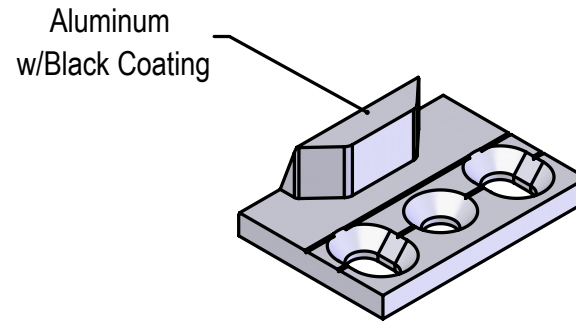

REVISIONS			
REV.#	DESCRIPTION	DATE	BY

**1034 Keeper for MPL Systems**

Dimensions Are For Reference Purposes Only

Solutions That Set New Standards <b>CALDWELL</b> Since 1888		
Manufacturing Company 2605 Manitou Road, Rochester, New York		
TITLE		(ADV)
<b>1034 Keeper for MPL Systems</b>		
THIRD ANGLE PROJECTION	DRAWN HV	DATE 9/9/14
	CHECKED	DATE
	APPROVED	DATE
A	EX NO	DWG NO
SIZE		<b>1034 twc</b>
SCALE 1:1	SHEET 1 OF 1	REV 0