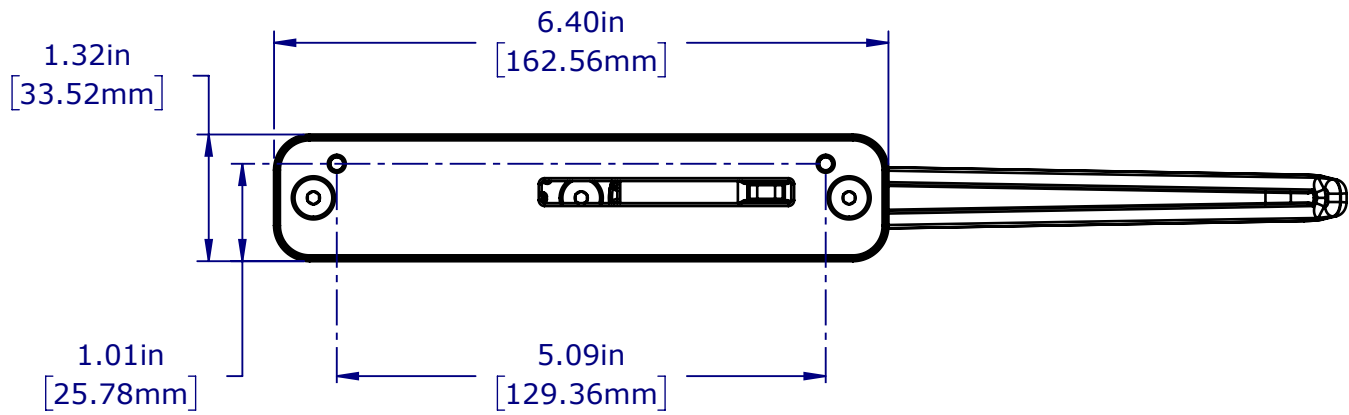

ARCUS™ Handle Assembly

(43C0027002 Extended Handle Assembly)

CALDWELL

ASSA ABLOY

Finish Options	
Part #	Finish
43C0027002D01	Black
43C0027002D05	White