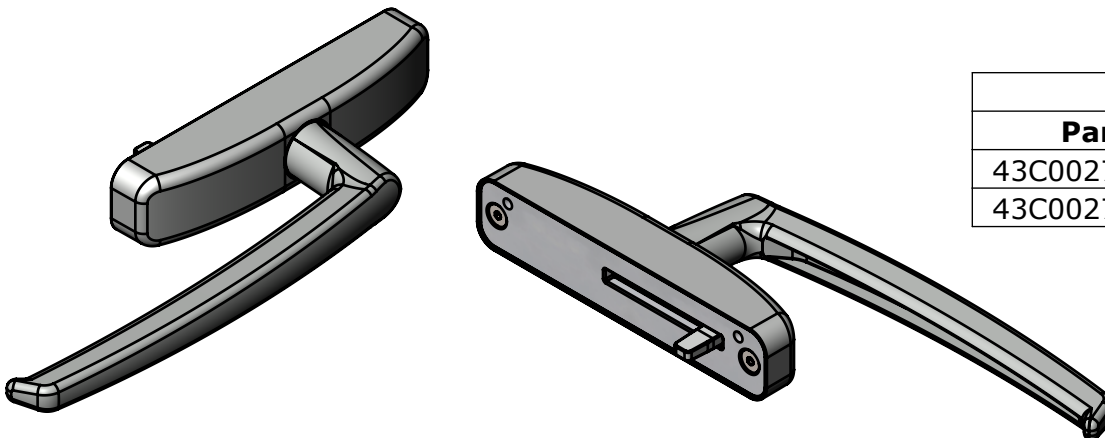

ARCUS™ Handle Assembly

(43C0027002 Extended Handle Assembly)

CALDWELL

ASSA ABLOY

Finish Options	
Part #	Finish
43C0027002D01	Black
43C0027002D05	White