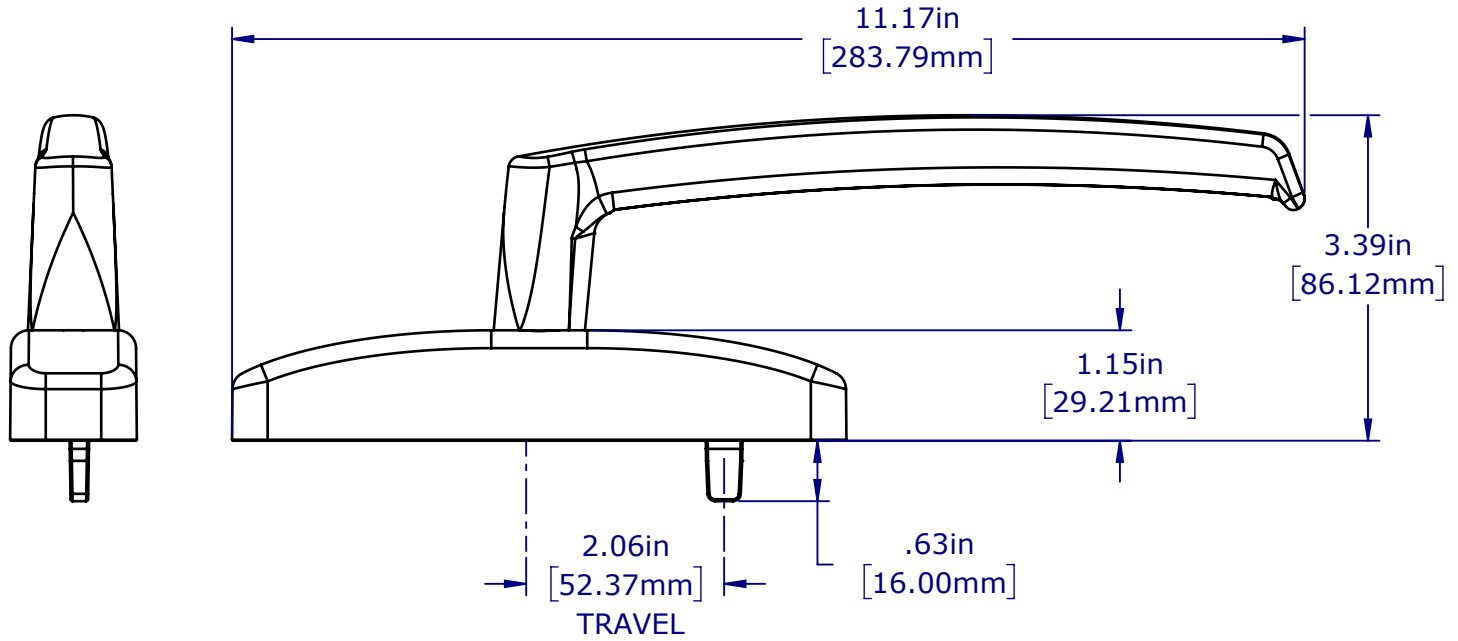

ARCUS™ Handle Assembly

(43C0027002 Extended Handle Assembly)

CALDWELL

ASSA ABLOY

Finish Options	
Part #	Finish
43C0027002D01	Black
43C0027002D05	White