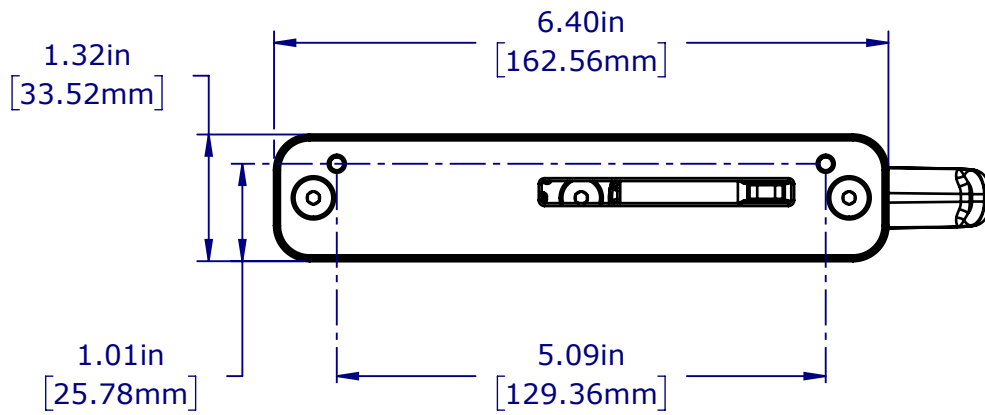

# ARCUS™ Handle Assembly

(43C0027001 Standard Handle Assembly)

Finish Options	
Part #	Finish
43C0027001D01	Black
43C0027001D05	White