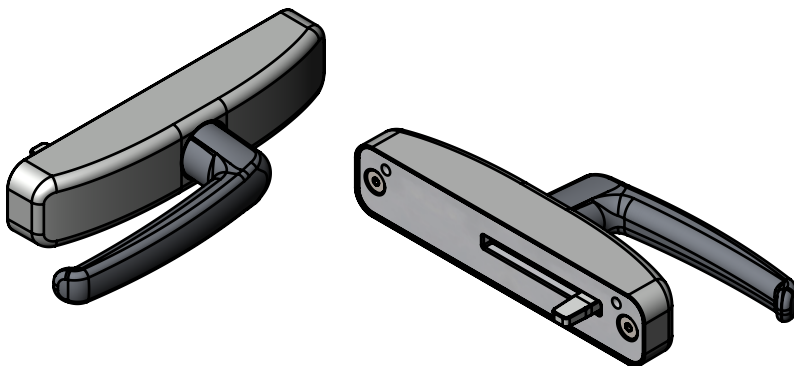

# ARCUS™ Handle Assembly

(43C0027001 Standard Handle Assembly)

Finish Options	
Part #	Finish
43C0027001D01	Black
43C0027001D05	White