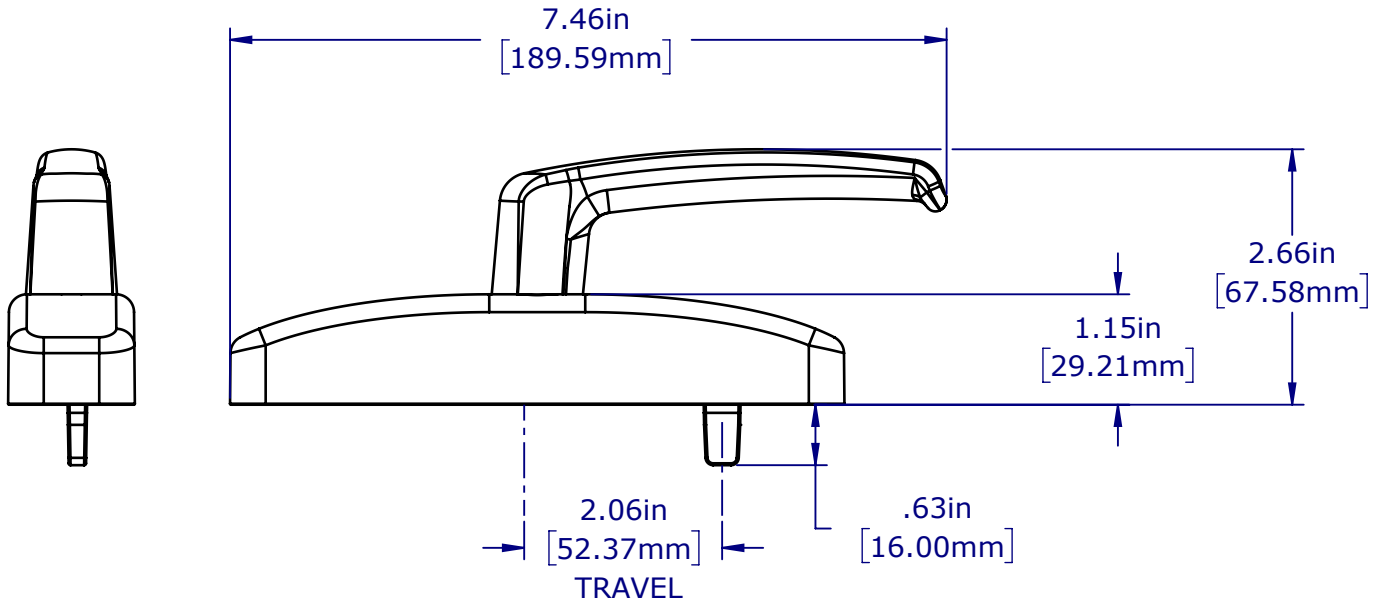

# ARCUS™ Handle Assembly

(43C0027001 Standard Handle Assembly)

Finish Options	
Part #	Finish
43C0027001D01	Black
43C0027001D05	White