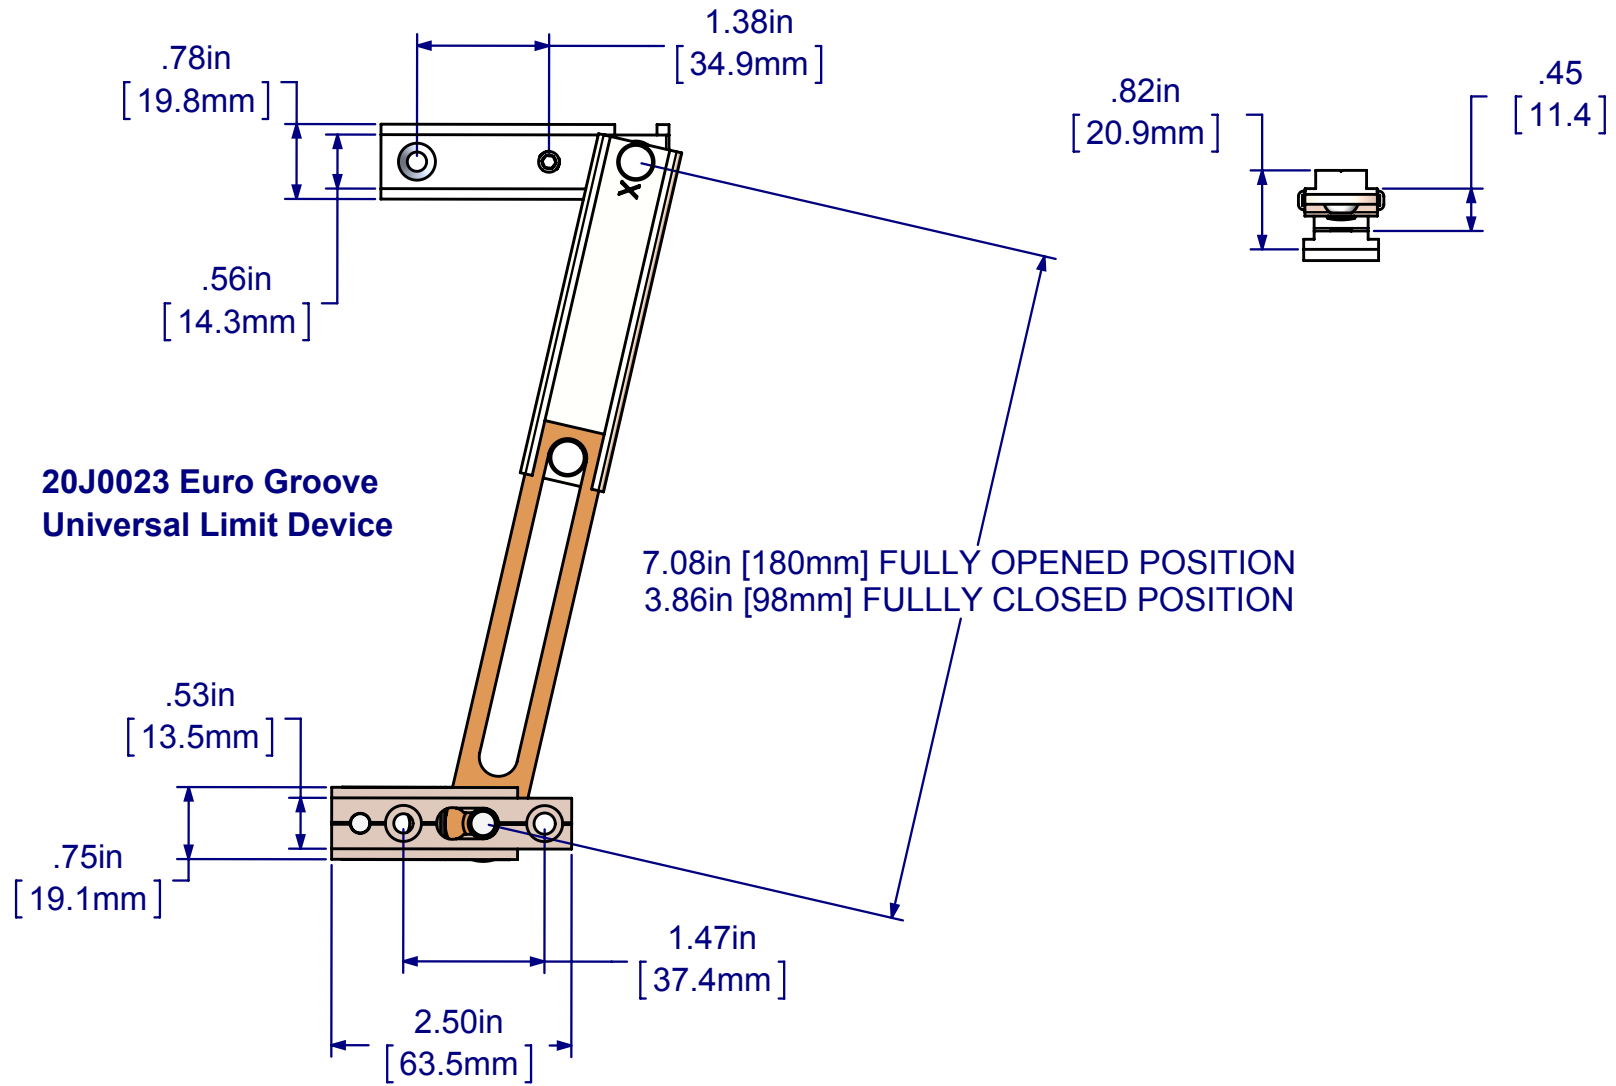

Euro Groove Universal Limit Device

20J0023

co_20J0023 Sht. 1 of 1 11/18/2016