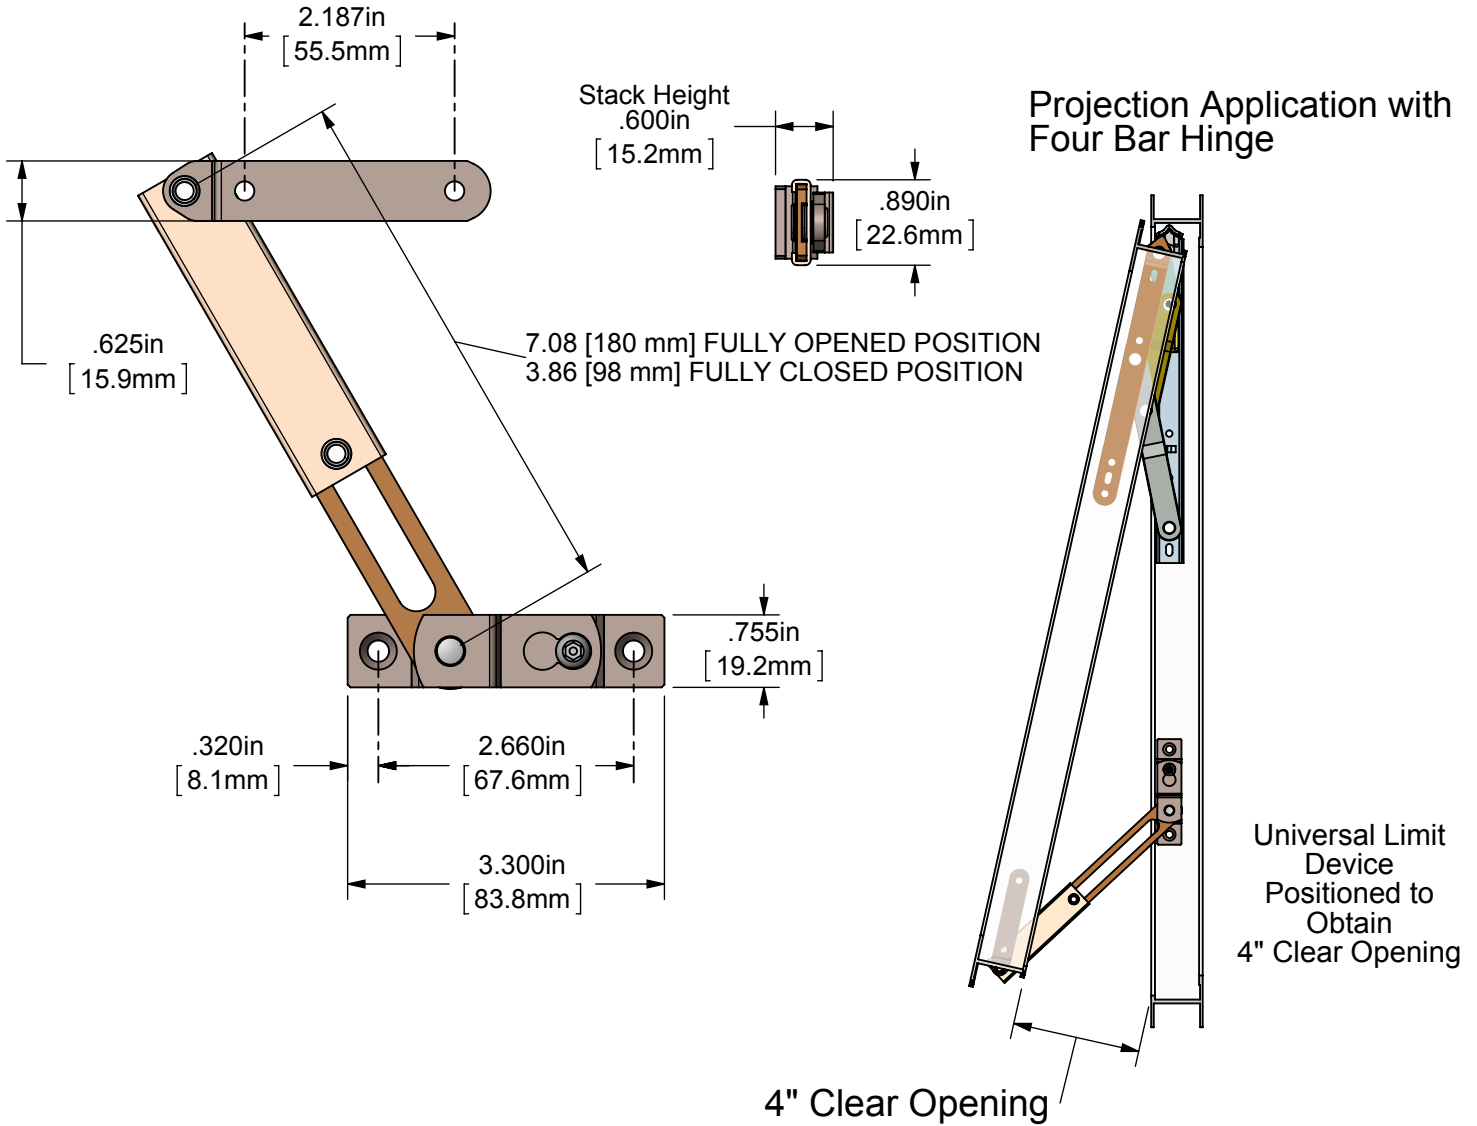

MAGNUM™ Hinges
(20J0001, Universal Limit Device)

cat_20J0001_r1 Unv Lmtg Device

Materials: Stainless steel with brass bushing.

Mount with (4) #10 Undercut Flat Head s/s screws for 82° countersunk holes (not supplied).

ADVANTAGE™ Recommends 2 Devices per Vent.