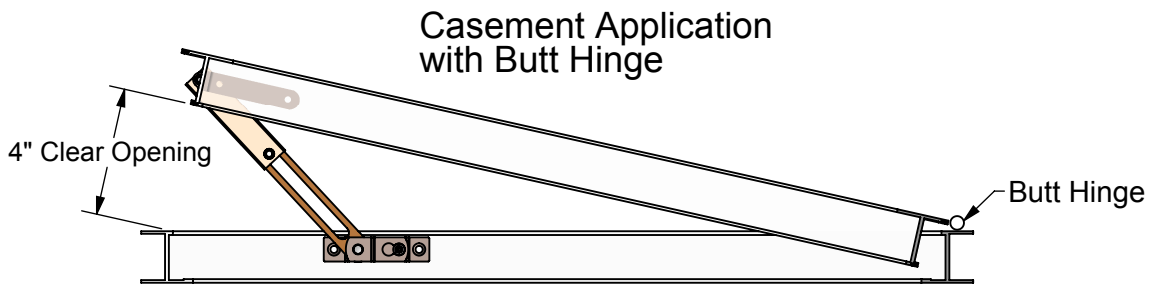

MAGNUM™ Hinges
(20J0001, Universal Limit Device)

cat_20J0001_r1 Unv Lmtg Device

Materials: Stainless steel with brass bushing.

Mount with (4) #10 Undercut Flat Head s/s screws for 82° countersunk holes (not supplied).